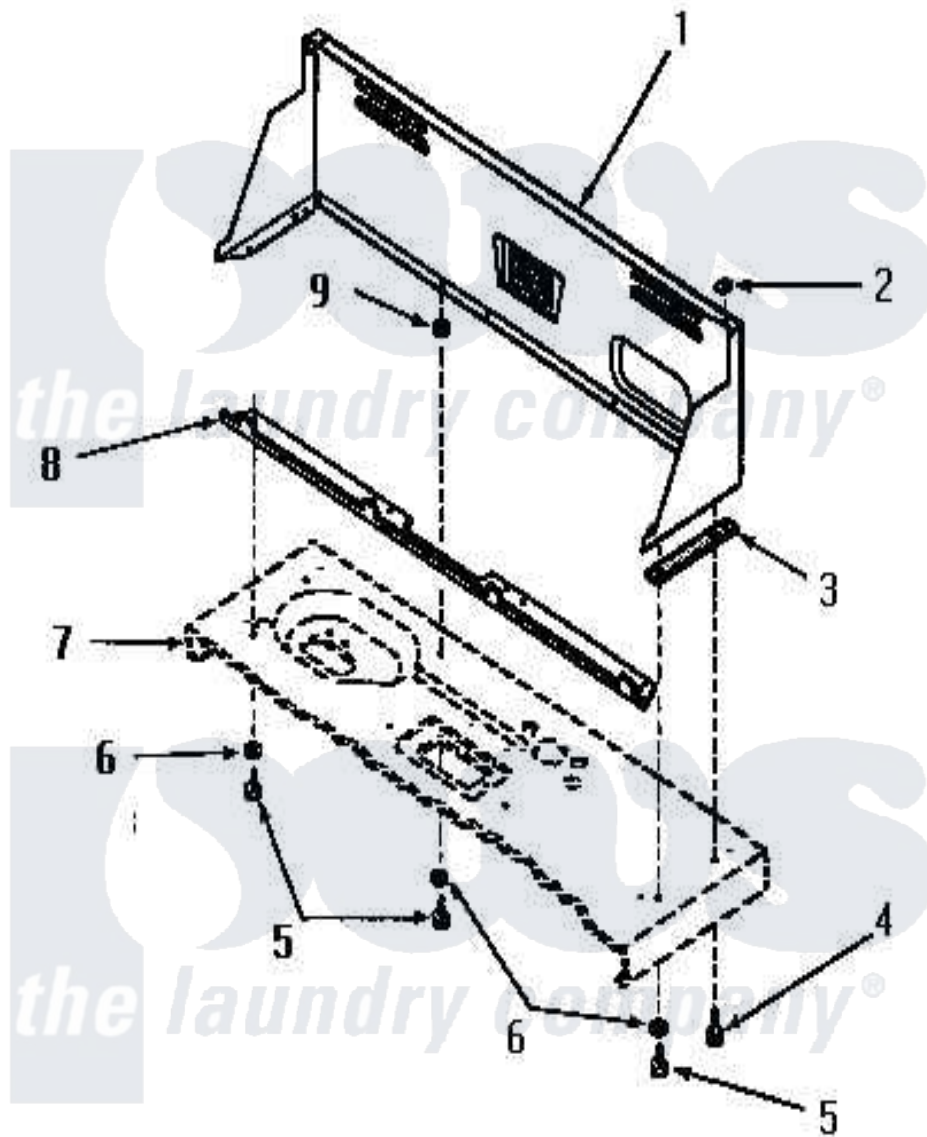

# Amana FA9211 09 - CONTROL HOOD

Amana [Residential Amana FA9211 Washer Parts](#) Parts Diagram 09 - CONTROL HOOD  
 Click on the part number to view part

Item	Original Part Number	Replaced By	Status	Part Description
1	26820W		Not Available	CONTROL HOOD, WHITE
"	26820H		Not Available	CONTROL HOOD GOLD
"	26820L		Not Available	CONTROL HOOD, ALMOND
"	26820C		Not Available	CONTROL HOOD, COPPERTONE
"	26820K		Not Available	CONTROL HOOD, COFFEE
"	26820A		Not Available	CONTROL HOOD, AVOCADO
2	<a href="#">24522</a>			Nut, Speed-8ab-18 C1995
3	23028		Not Available	GASKET,CONTROL BOX END
4	25724		Not Available	HEX HEAD SCREW
5	52150	<a href="#">489464</a>		Screw
6	<a href="#">20493</a>			Washer, 11/64 ID x 3/8 OD
7	Y00000000		Not Available	SEE NOTE CABINET TOP
8	23360		Not Available	ANGLE
9	23425		Not Available	WASHER,7/32IDX7/16ODX.