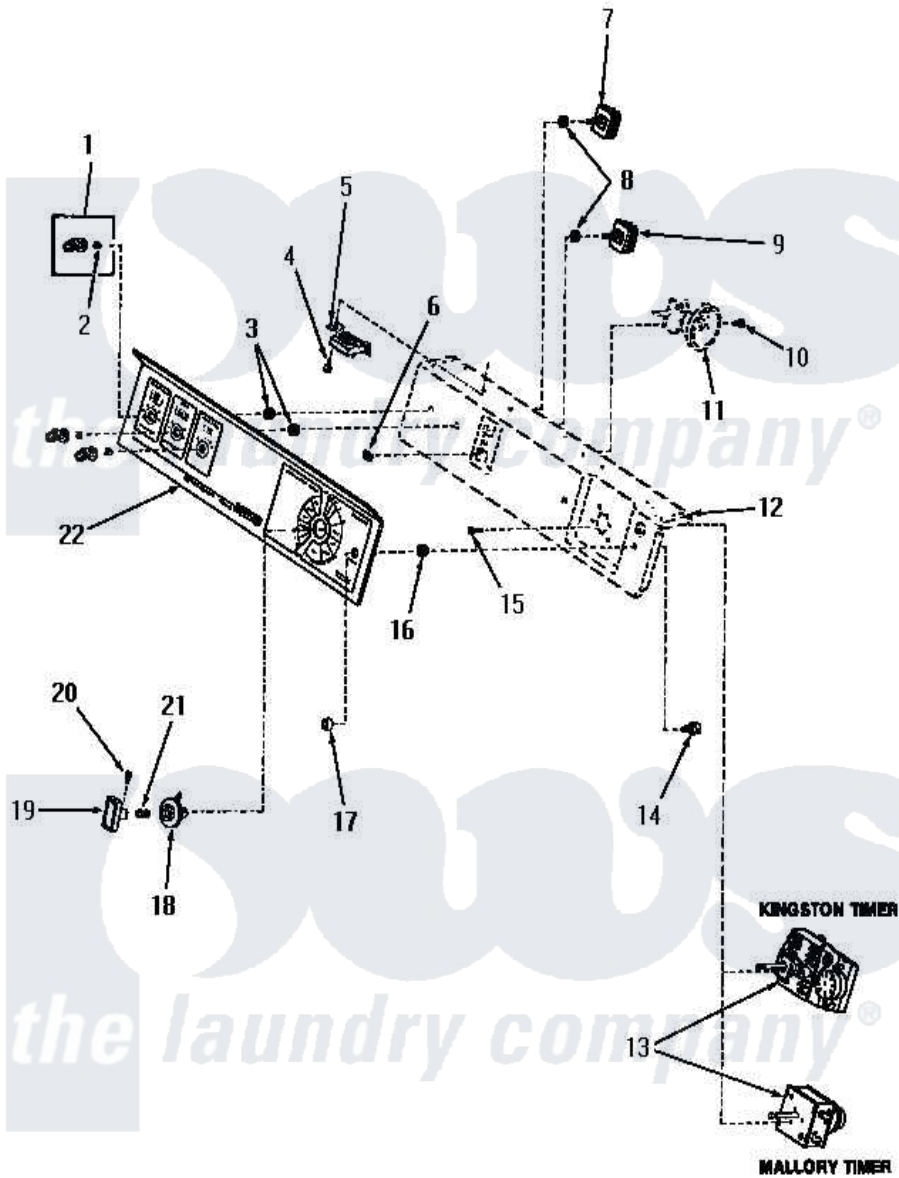

Amana FA9211 10 - CONTROL PANEL AND CONTROLS

Amana Residential Amana FA9211 Washer Parts Parts Diagram 10 - CONTROL PANEL AND CONTROLS
 Click on the part number to view part

Item	Original Part Number	Replaced By	Status	Part Description
1	27379		Not Available	ASSY,KNOB-SWITCH
2	23392		Not Available	CLIP FOR 26816 KNOB
3	24391		Not Available	KNURLED NUT
4	23222	3177991		Screw
5	21975		Not Available	BALLAST
6	24522			Nut, Speed-8ab-18 C1995
7	24392		Not Available	SWITCH TEMP
8	91176			Lockwasher, 3/8 Intshkp
9	24431		Not Available	SPEED SWITCH
10	23962	W10116760		Screw
11	Y00000000		Not Available	SEE NOTE PRESSURE SWITCH
12	Y00000000		Not Available	SEE NOTE PANEL SUPPORT PLATE
13	26411			Timer
14	23401			Switch
15	70212			Screw, 8-32 X 5/32 RD H

16	23400	Not Available	FERRULE
17	23399	Not Available	SWITCH COLLAR
18	26326	Not Available	TIMER KNOB INDICATOR
19	27382	Not Available	TIMER KNOB
20	26318		Screw, 8-32 X 1/4 Set S
21	26319		Spring
22	27350	Not Available	CONTROL PANEL