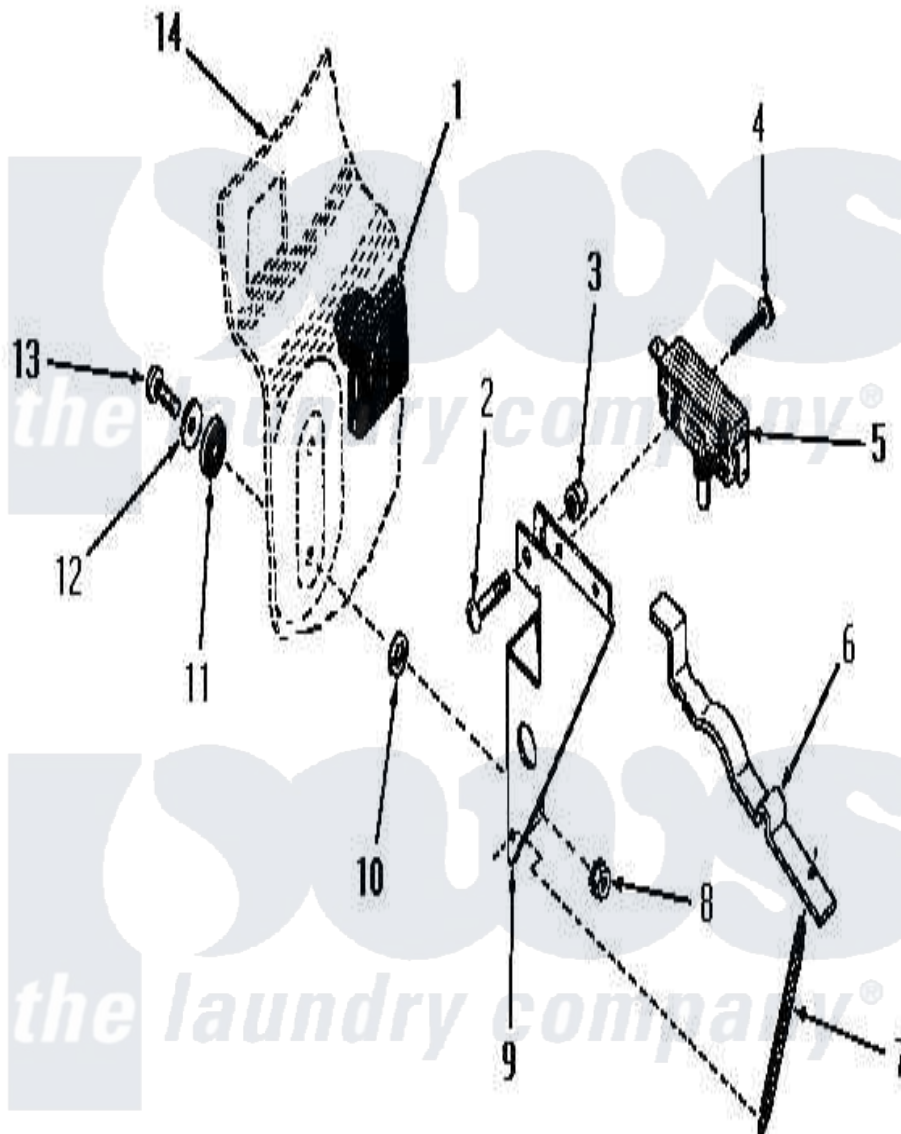

Amana FA9211 11 - DOOR SAFETY SWITCH

Amana [Residential Amana FA9211 Washer Parts](#) Parts Diagram 11 - DOOR SAFETY SWITCH
 Click on the part number to view part

Item	Original Part Number	Replaced By	Status	Part Description
1	23591			Diaphragm
2	Y02370		Not Available	SCREW,10-24X15/16 HEX
3	22001			Nut, 10-24 Nylon Hex BR
4	51783			Screw, 6b-20 X 7/8 HeX
5	23540		Not Available	SWITCH
6	23592		Not Available	ARM
7	26766		Not Available	SPRING
8	23951	M0282009		Nut
9	22783		Not Available	BRACKET
10	21735		Not Available	LOCKWASHER,No.10 INTSHKP
11	02928		Not Available	WASHER
12	20492	M0270504		Washer
13	21081			Screw, 10-24 X 1/2 RD H
14	Y00000000		Not Available	SEE NOTE DRAIN TUB