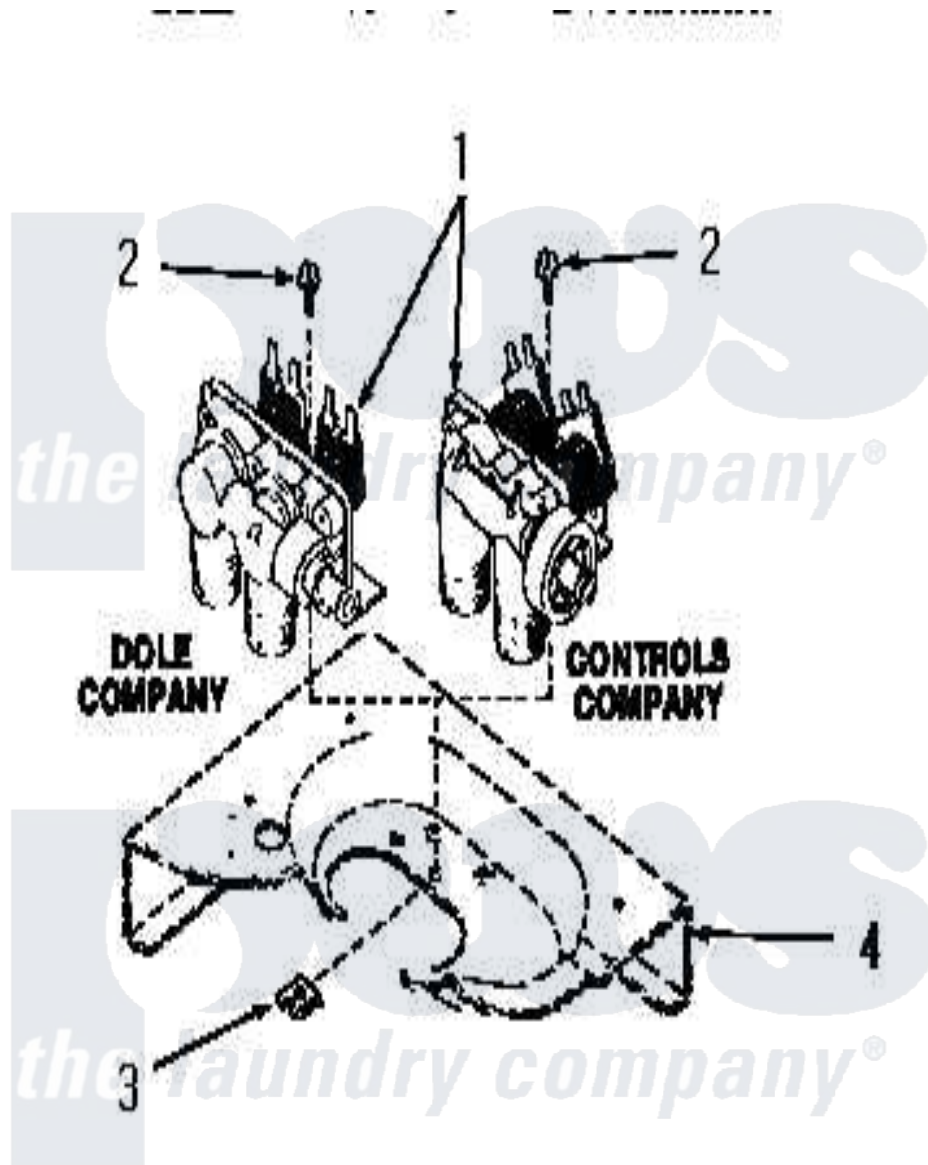

# Amana FA9211 14 - MIXING VALVE ASSY

Amana Residential Amana FA9211 Washer Parts Parts Diagram 14 - MIXING VALVE ASSY  
 Click on the part number to view part

Item	Original Part Number	Replaced By	Status	Part Description
1	25832	<a href="#">205613</a>		Water Valve
2	23962	<a href="#">W10116760</a>		Screw
3	23277		Not Available	NUT,SPEED
4	Y00000000		Not Available	SEE NOTE CABINET TOP