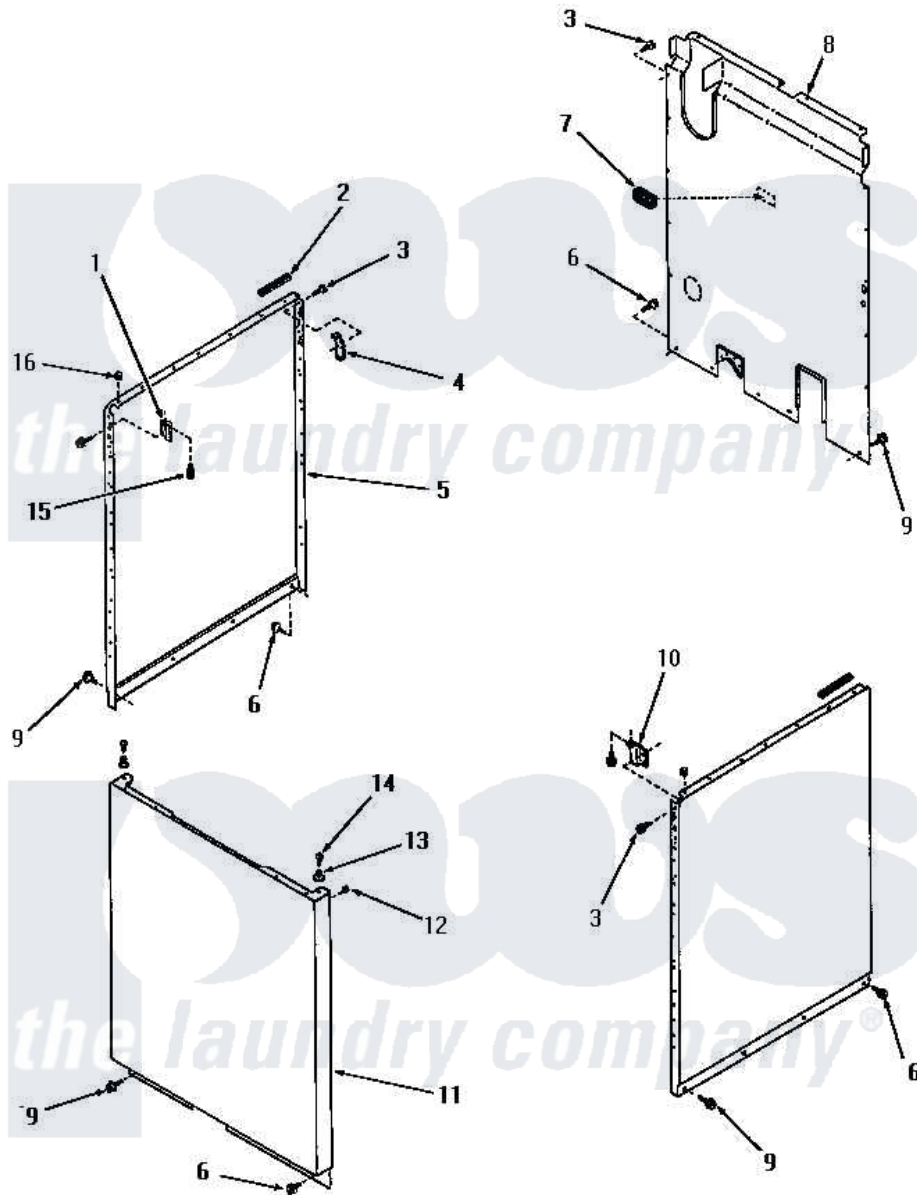

Amana FA9211 17 - PANELS

Amana [Residential Amana FA9211 Washer Parts](#) Parts Diagram 17 - PANELS
 Click on the part number to view part

Item	Original Part Number	Replaced By	Status	Part Description
1	26691		Not Available	BRACKET,HOLD DOWN-L.H.
2	80312			Bumper Pad
3	51784		Not Available	SCREW,10B-16 X 1/2 HEX
4	52487			Lug, Hold-Down
5	26821K		Not Available	SIDE PANEL, RIGHT OR LEFT, COF
"	26821A		Not Available	PANEL,SIDE
"	26821C		Not Available	SIDE PANEL, RIGHT OR LEFT, COP
"	26821L		Not Available	PANEL,SIDE
"	26821H		Not Available	PANEL,SIDE
"	26821W		Not Available	SIDE PANEL, LEFT OR RIGHT, WHI
6	26415	27001200		Screw
7	23257		Not Available	PAD,BUMPER
8	24342GR		Not Available	REAR PANEL, GRAY
9	26592		Not Available	HEX HEAD SCREW

10	26690	Not Available	BRACKET,HOLD DOWN-R.H.
11	26822A	Not Available	PANEL,FRONT
"	26822K	Not Available	FRONT PANEL, COFFEE
"	26822C	Not Available	LOADING DOOR, COPPERTONE
"	26822L	Not Available	PANEL,FRONT
"	26822H	Not Available	PANEL,FRONT
"	26822W	Not Available	LOADING DOOR, WHITE
12	20387		Bumper
13	23020	Not Available	MOUNT,PANEL
14	Q6536	Not Available	ROUND HEAD SCREW
15	23008		Screw, 10-24 X 3/4 Sems
16	21176		Bumper