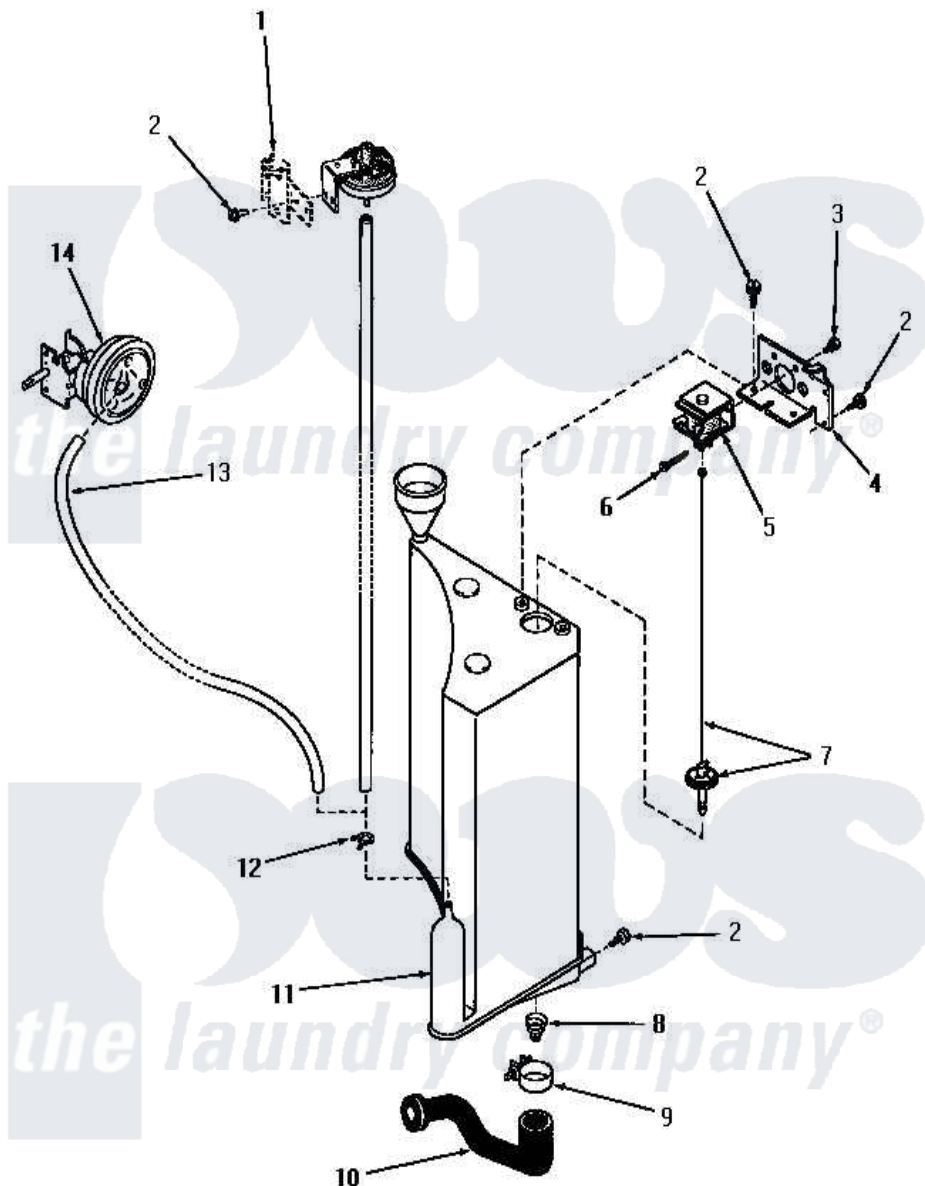

Amana FA9211 19 - PRESSURE SWITCH, RESERVOIR & DRAIN VALVE

Amana Residential Amana FA9211 Washer Parts Parts Diagram 19 - PRESSURE SWITCH, RESERVOIR & DRAIN VALVE

[Click on the part number to view part](#)

Item	Original Part Number	Replaced By	Status	Part Description
1	Y00000000		Not Available	SEE NOTE TOP HOLD-DOWN BRACKET, LEFT-FRONT
2	51784		Not Available	SCREW, 10B-16 X 1/2 HEX
3	Y03950			Screw, 10-32 x 5/16 Sems
4	Y26000		Not Available	BRACKET
5	25999		Not Available	SOLENOID, DRAIN VALVE
6	20248			Pin, Cotter
7	26244			Assembly, Plunger-Drain Val
8	25597		Not Available	SPRING
9	20824		Not Available	HOSE CLAMP
10	25598		Not Available	DRAIN HOSE
11	25993		Not Available	RESERVOIR
12	Y22294	596669		Clamp, Manifold
13	24444		Not Available	NO LONGER AVAILABLE
14	26051		Not Available	SWITCH, PRESSURE