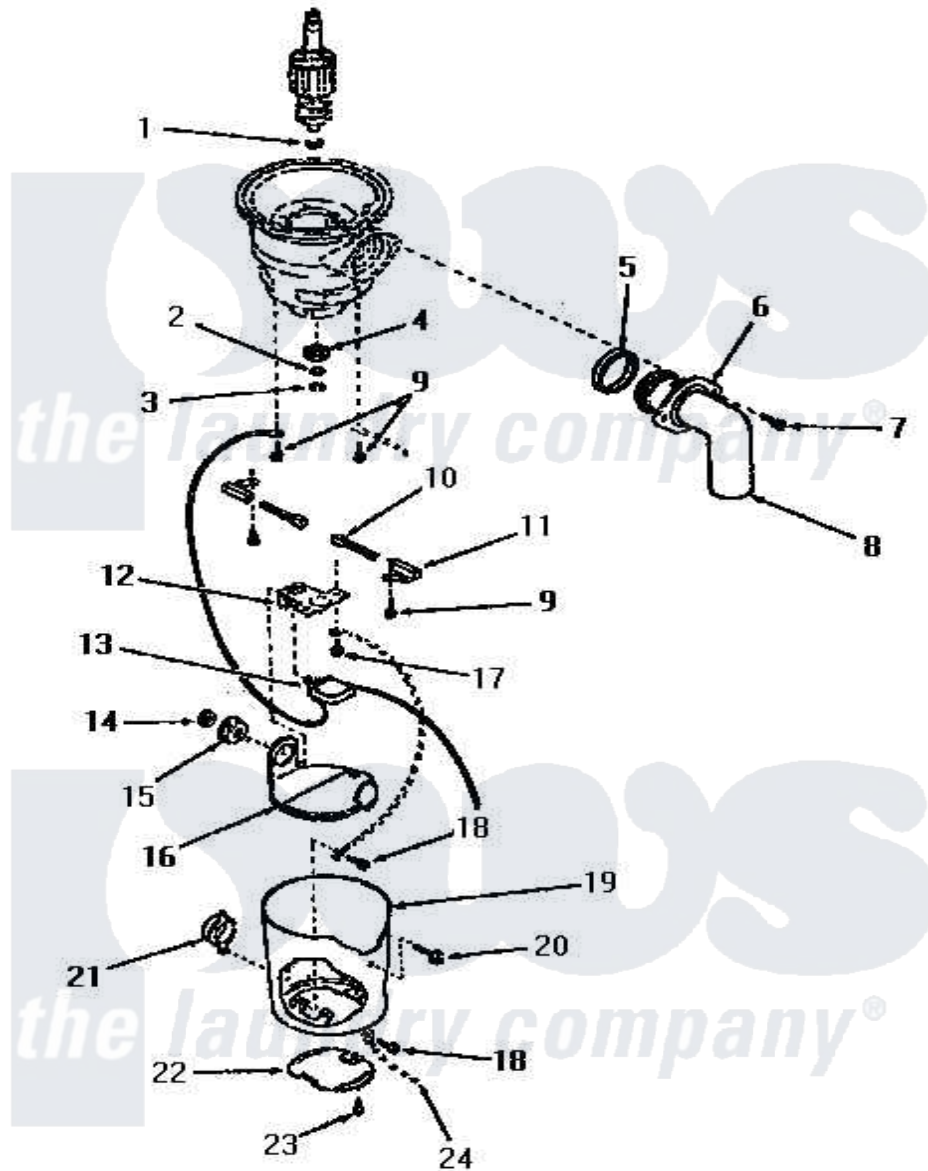

Amana FB2221N 02 - MOTOR ASSY

Amana [Residential Amana FB2221N Washer Parts](#) Parts Diagram 02 - MOTOR ASSY
 Click on the part number to view part

Item	Original Part Number	Replaced By	Status	Part Description
1	Y80902		Not Available	SPRING WASHER
2	Y80903		Not Available	THRUST WASHER
3	Y80905		Not Available	RETAINER RING
4	Y80904		Not Available	WICK
5	80885		Not Available	FOR PHENOLIC DRAIN ELBOW)
6	Y80895		Not Available	FLANGE
7	80896		Not Available	HEX HEAD SCREW
8	80858		Not Available	DRAIN ELBOW
9	80900		Not Available	HEX HEAD SCREW
10	80899		Not Available	BRUSH
11	Y80898		Not Available	BRUSH RETAINER
12	80901		Not Available	GROUND BRACKET
13	Y80907		Not Available	OVERLOAD PROTECTOR
14	Y80872		Not Available	NUT
15	Y80909		Not Available	SHIELD
16	Y80897		Not Available	INSULATION

17	Y80892	Not Available	HEX HEAD SCREW
18	80924	80-924	On/Off Push-Button Switch
19	80910	Not Available	MOTOR HOUSING
20	Y02684	Not Available	SCREW
21	Y80915	Not Available	OVERLOAD PROTECTOR SHIELD
22	80911	Not Available	ACCESS PLATE
23	Y80912	Not Available	HEX HEAD SCREW
24	Y00000000	Not Available	SEE NOTE GROUND WIRE