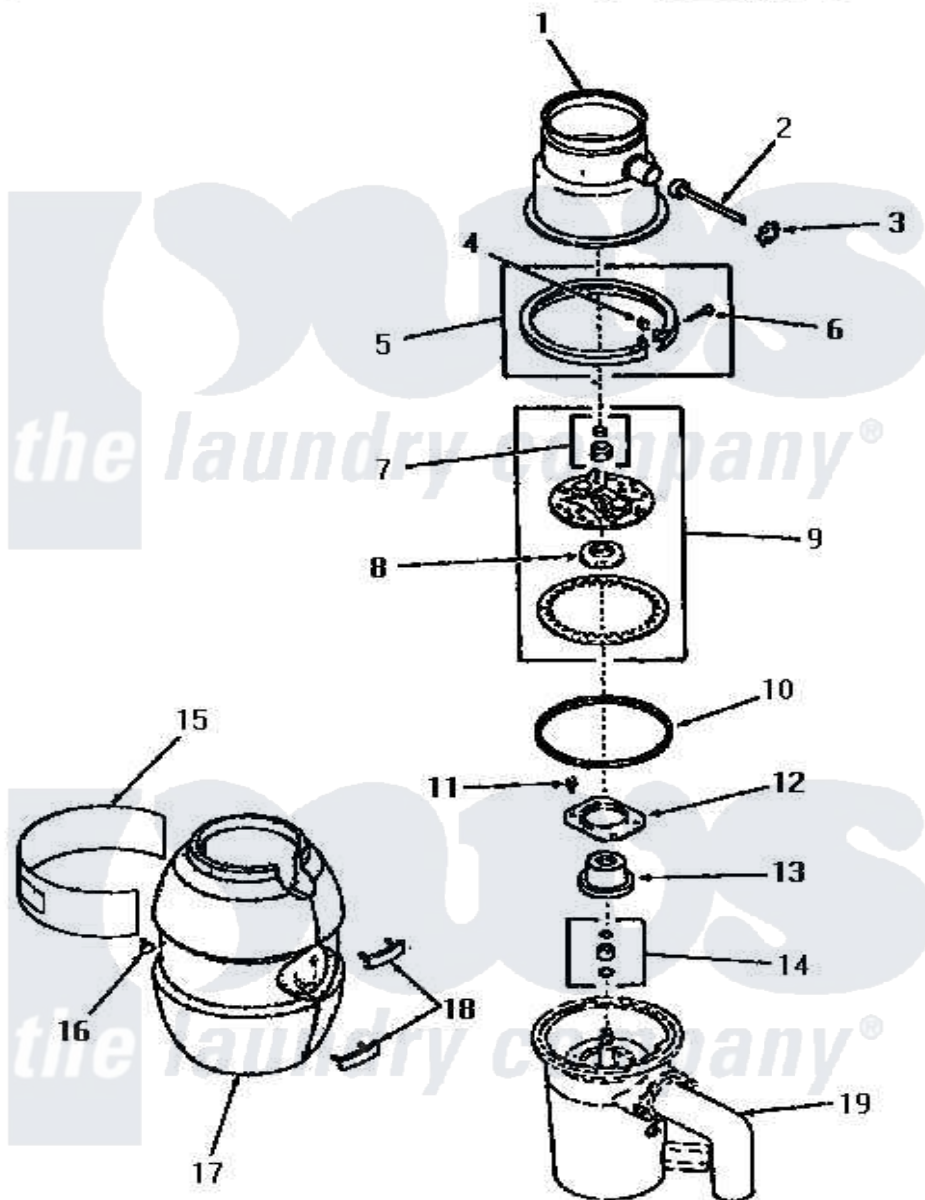

# Amana FB7111N 01 - HOPPER, SHREDDER AND SOUND SHELL

Amana Residential Amana FB7111N Washer Parts Parts Diagram 01 - HOPPER, SHREDDER AND SOUND SHELL  
 Click on the part number to view part

Item	Original Part Number	Replaced By	Status	Part Description
1	Y80881		Not Available	HOPPER
2	Y80830		Not Available	DRAIN PLUG
3	Y80831		Not Available	RETAINER RING
4	Y80829		Not Available	SPEED NUT
5	Y80883		Not Available	RING,CLAMP xREPLACE
6	Y80828		Not Available	HEX HEAD SCREW
7	Y80936		Not Available	NUT AND PLUG
8	80937		Not Available	SEAL GUARD
9	80837		Not Available	ASSY,FLYWHEEL
10	Y80882		Not Available	GASKET xREPLACE
11	Y80892		Not Available	HEX HEAD SCREW
12	80893		Not Available	BEARING RETAINER
13	Y80894		Not Available	BEARING AND SEAL
14	Y80884		Not Available	BUSHING AND O-RINGS
15	80939		Not Available	LABEL
16	80906		Not Available	RIVET

17	Y80886	Not Available	SOUND SHELL
18	Y80835	Not Available	LATCH
19	Y00000000	Not Available	SEE NOTE MOTOR ASSEMBLY -- (SEE FIGURE 3)