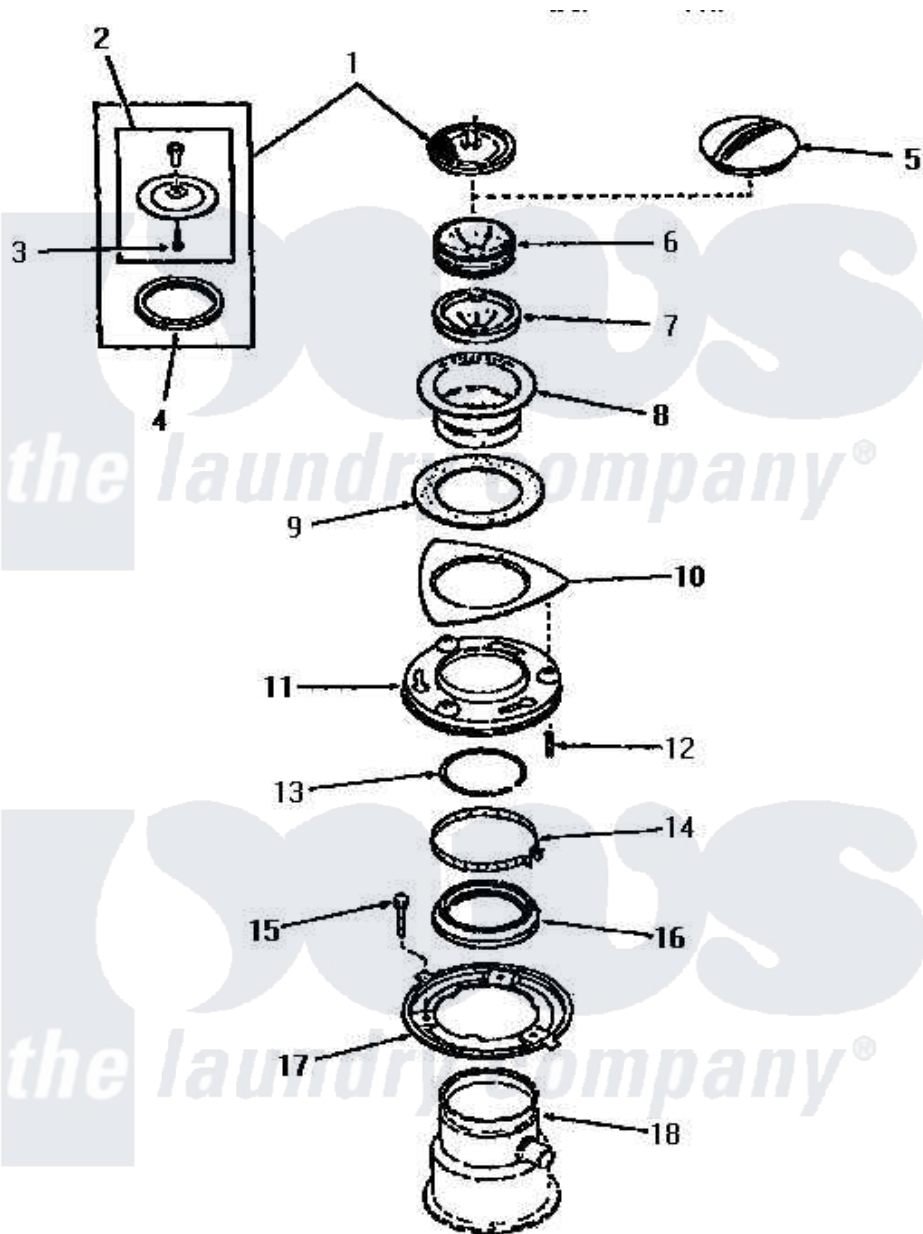

# Amana FB7111N 03 - SINK STOPPER, FLANGE, MTG RING AND BOOT

Amana Residential Amana FB7111N Washer Parts Parts Diagram 03 - SINK STOPPER, FLANGE, MTG RING AND BOOT

[Click on the part number to view part](#)

Item	Original Part Number	Replaced By	Status	Part Description
5	Y80923		Not Available	SINK STOPPER
6	Y80873		Not Available	DEFLECTOR
7	80804		Not Available	DEFLECTOR xREPLACE
8	Y80805		Not Available	SINK FLANGE
9	Y80806		Not Available	SINK FLANGE GASKET
10	Y80874		Not Available	CLAMP RING
11	Y80819		Not Available	SUPPORT RING
12	Y80818		Not Available	SETSCREW
13	Y80820		Not Available	RING,SNAP xREPLACE
14	80878		Not Available	BOOT CLAMP
15	80817		Not Available	MOUNTING SCREW
16	Y80822		Not Available	BOOT xREPLACE
17	80823		Not Available	MOUNTING RING
18	Y80881		Not Available	HOPPER