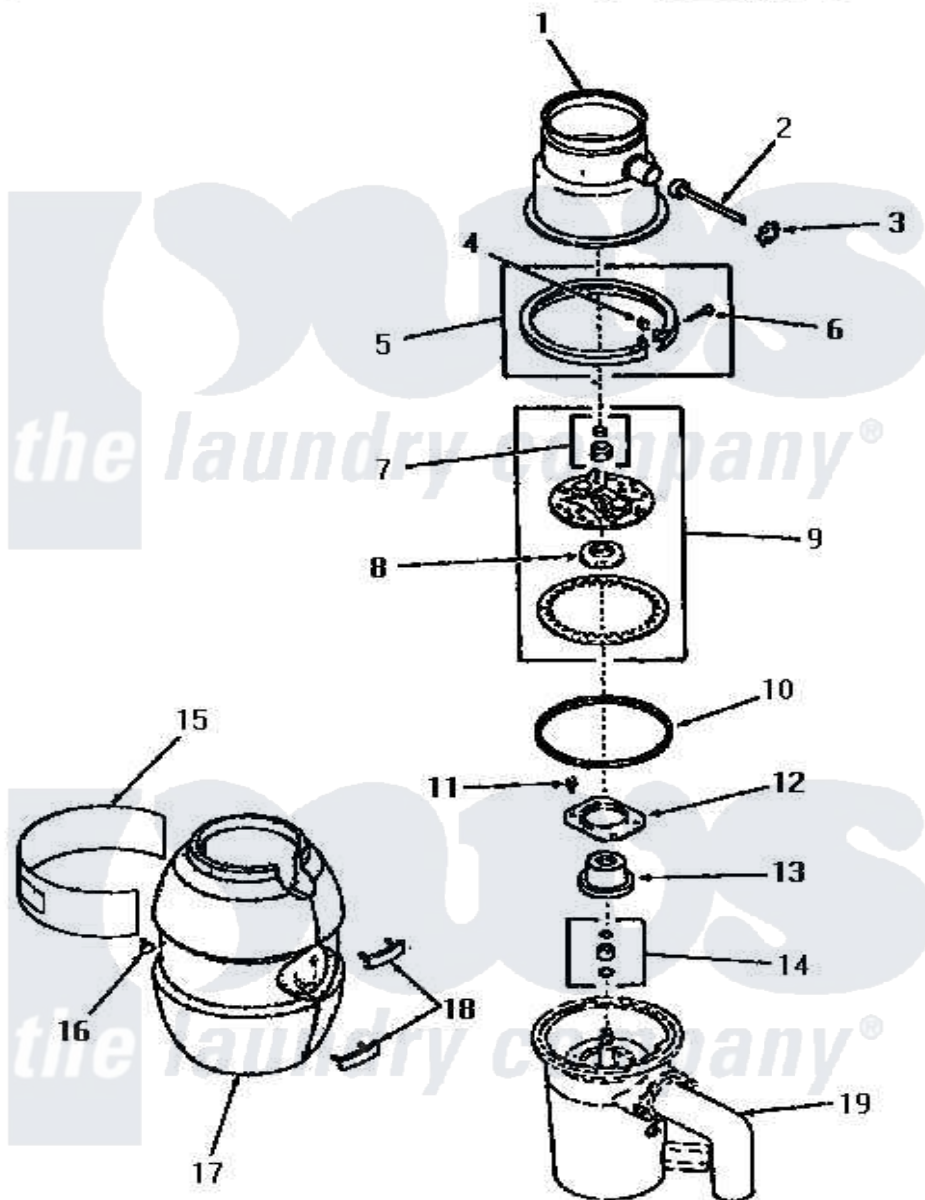

Amana FB7221N 01 - HOPPER, SHREDDER AND SOUND SHELL

Amana Residential Amana FB7221N Washer Parts Parts Diagram 01 - HOPPER, SHREDDER AND SOUND SHELL
 Click on the part number to view part

Item	Original Part Number	Replaced By	Status	Part Description
1	Y80881		Not Available	HOPPER
2	Y80830		Not Available	DRAIN PLUG
3	Y80831		Not Available	RETAINER RING
4	Y80829		Not Available	SPEED NUT
5	Y80883		Not Available	RING,CLAMP xREPLACE
6	Y80828		Not Available	HEX HEAD SCREW
7	Y80936		Not Available	NUT AND PLUG
8	80937		Not Available	SEAL GUARD
9	80837		Not Available	ASSY,FLYWHEEL
10	Y80882		Not Available	GASKET xREPLACE
11	Y80892		Not Available	HEX HEAD SCREW
12	80893		Not Available	BEARING RETAINER
13	Y80894		Not Available	BEARING AND SEAL
14	Y80884		Not Available	BUSHING AND O-RINGS
15	80938		Not Available	LABEL
16	80906		Not Available	RIVET

17	Y80887	Not Available	RIVET .063 .125 POP
18	Y80835	Not Available	LATCH
19	Y00000000	Not Available	SEE NOTE MOTOR ASSEMBLY -- (SEE FIGURE 3)