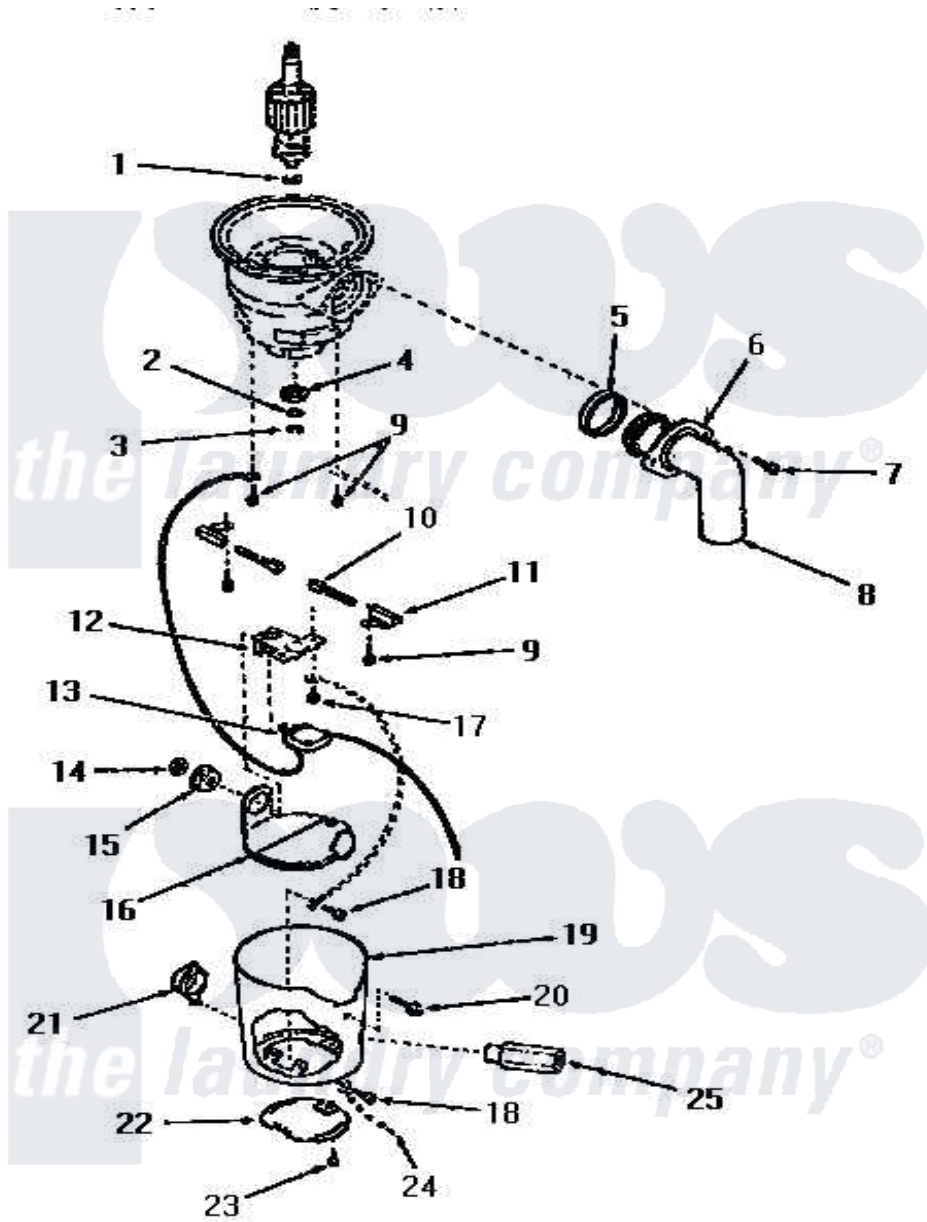

Amana FB7221N 02 - MOTOR ASSY

Amana [Residential Amana FB7221N Washer Parts](#) Parts Diagram 02 - MOTOR ASSY
 Click on the part number to view part

Item	Original Part Number	Replaced By	Status	Part Description
1	Y80902		Not Available	SPRING WASHER
2	Y80903		Not Available	THRUST WASHER
3	Y80905		Not Available	RETAINER RING
4	Y80904		Not Available	WICK
5	80885		Not Available	FOR PHENOLIC DRAIN ELBOW)
6	Y80895		Not Available	FLANGE
7	80896		Not Available	HEX HEAD SCREW
8	80858		Not Available	DRAIN ELBOW
9	80900		Not Available	HEX HEAD SCREW
10	80899		Not Available	BRUSH
11	Y80898		Not Available	BRUSH RETAINER
12	80901		Not Available	GROUND BRACKET
13	Y80907		Not Available	OVERLOAD PROTECTOR
14	Y80872		Not Available	NUT
15	Y80909		Not Available	SHIELD
16	Y80897		Not Available	INSULATION

17	Y80892	Not Available	HEX HEAD SCREW
18	80924	80-924	On/Off Push-Button Switch
19	80910	Not Available	MOTOR HOUSING
20	Y02684	Not Available	SCREW
21	Y80915	Not Available	OVERLOAD PROTECTOR SHIELD
22	80911	Not Available	ACCESS PLATE
23	Y80912	Not Available	HEX HEAD SCREW
24	Y00000000	Not Available	SEE NOTE GROUND WIRE
25	80928	Not Available	EXTENSION