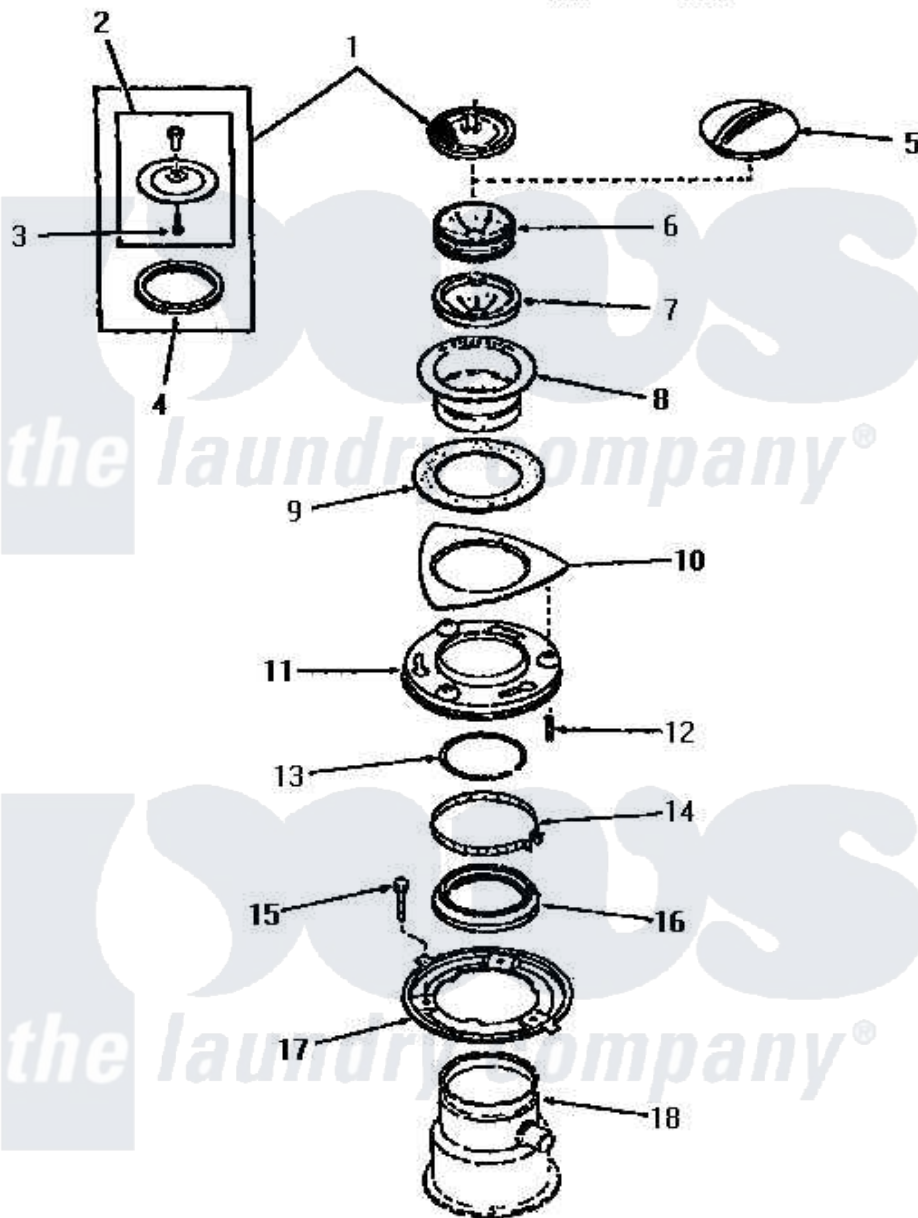

Amana FB7221N 03 - SINK STOPPER, FLANGE, MTG RING AND BOOT

Amana Residential Amana FB7221N Washer Parts Parts Diagram 03 - SINK STOPPER, FLANGE, MTG RING AND BOOT

[Click on the part number to view part](#)

Item	Original Part Number	Replaced By	Status	Part Description
1	80802		Not Available	STOPPER xREPLACE
2	80836		Not Available	HANDLE AND STOPPER PLATE
3	80839		Not Available	PHILLIPS HEAD SCREW
4	80838		Not Available	GASKET xREPLACE
6	Y80873		Not Available	DEFLECTOR
7	80804		Not Available	DEFLECTOR xREPLACE
8	Y80805		Not Available	SINK FLANGE
9	Y80806		Not Available	SINK FLANGE GASKET
10	Y80874		Not Available	CLAMP RING
11	Y80819		Not Available	SUPPORT RING
12	Y80818		Not Available	SETSCREW
13	Y80820		Not Available	RING, SNAP xREPLACE
14	80878		Not Available	BOOT CLAMP
15	80817		Not Available	MOUNTING SCREW
16	Y80822		Not Available	BOOT xREPLACE