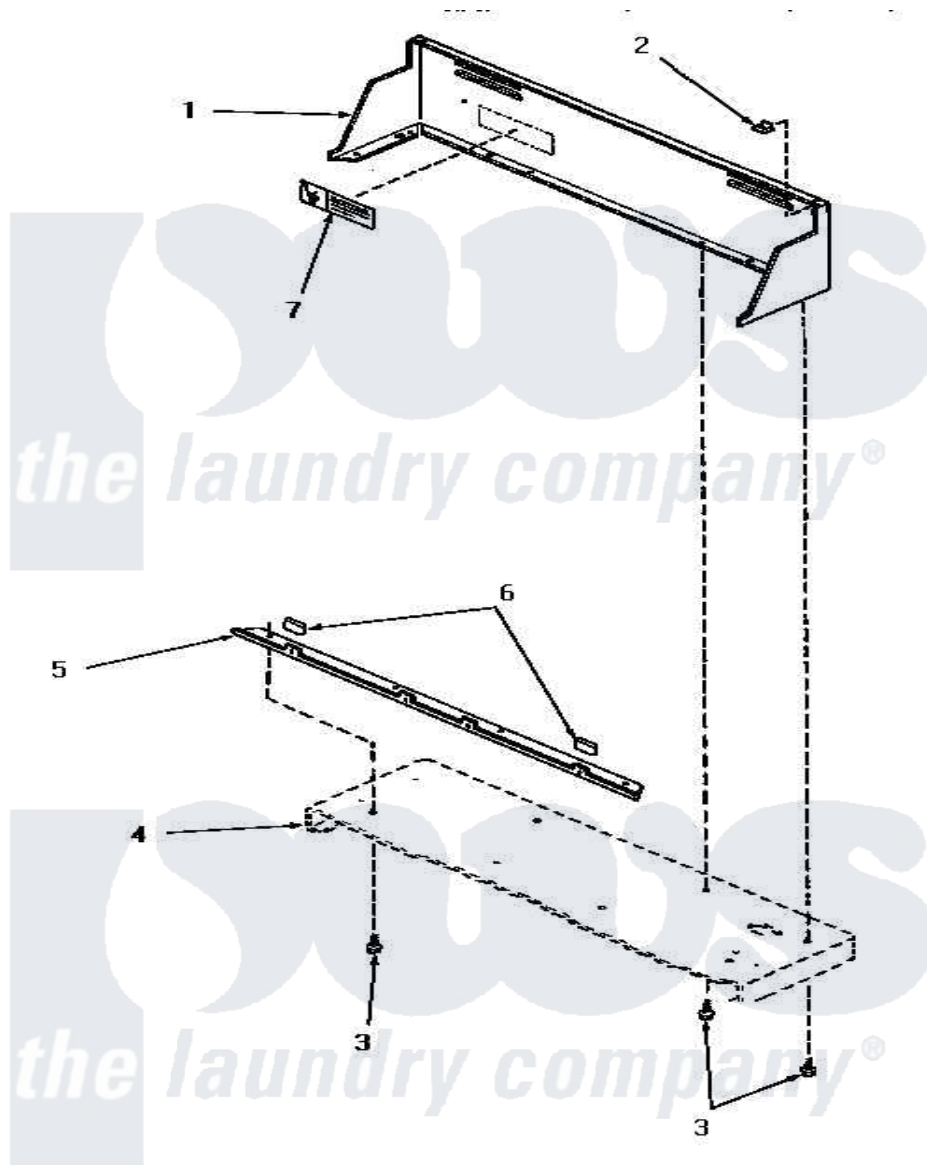

# Amana FE0080 03 - CONTROL HOOD

## CONTROL HOOD

Amana [Residential Amana FE0080 Dryer Parts](#) Parts Diagram 03 - CONTROL HOOD

[Click on the part number to view part](#)

Item	Original Part Number	Replaced By	Status	Part Description
1	56014W		Not Available	CONTROL HOOD, WHITE
"	56014L		Not Available	CONTROL HOOD, ALMOND
"	56014K		Not Available	CONTROL HOOD, COFFEE
"	56014H		Not Available	CONTROL HOOD, HARVEST GOLD
"	56014A		Not Available	CONTROL HOOD, AVOCADO
2	<a href="#">24522</a>			Nut, Speed-8ab-18 C1995
3	55985	<a href="#">W10116760</a>		Screw
4	Y00000000		Not Available	SEE NOTE CABINET TOP
5	56070		Not Available	ANGLE,MOUNTING-CONTROL
6	24859		Not Available	SLEEVE,SUPPORT ANGLE
7	24903		Not Available	STICKER,DISCONNECT POW