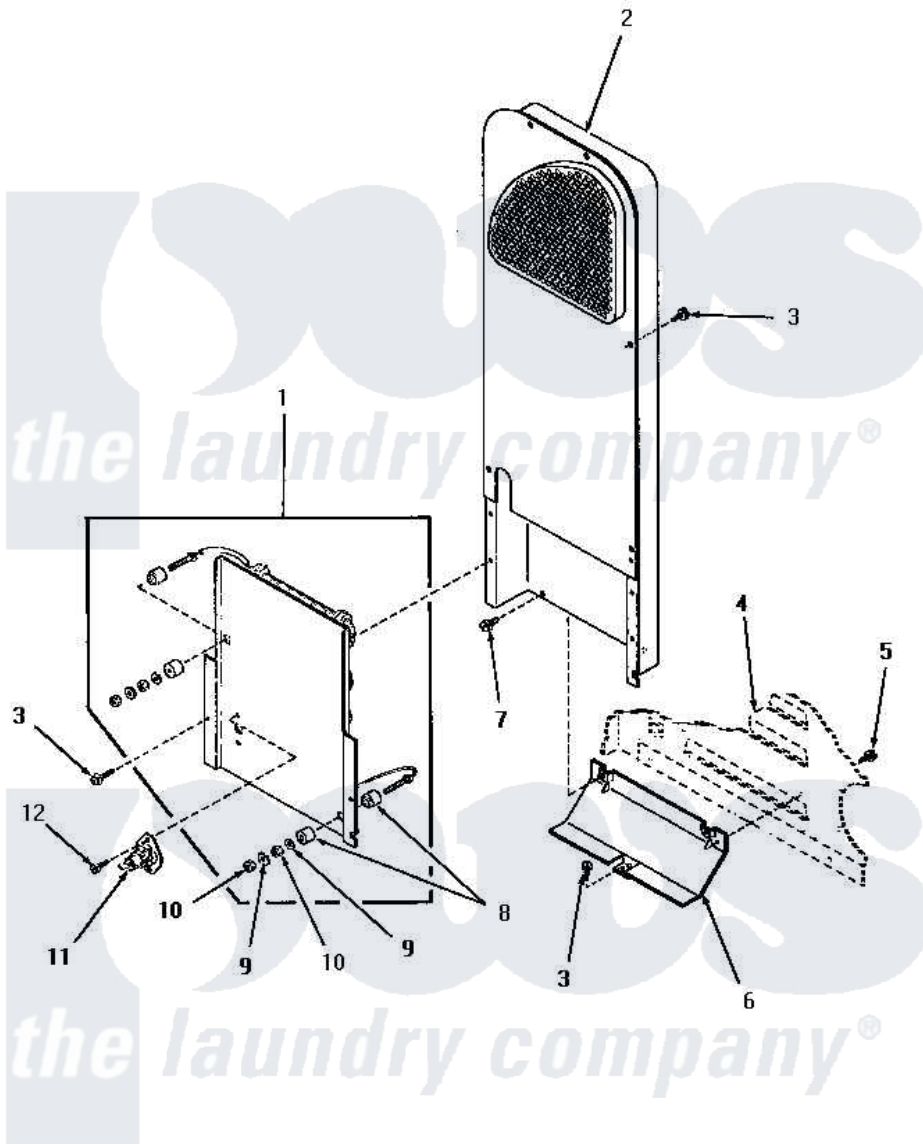

Amana FE0080 07 - HEATER BOX

HEATER BOX (Electric Models)

Amana [Residential Amana FE0080 Dryer Parts](#) Parts Diagram 07 - HEATER BOX
[Click on the part number to view part](#)

Item	Original Part Number	Replaced By	Status	Part Description
1	56179	61927		Heater Assembly
"	Y56176	61928		Heater Assembly 208V
"	56047	61927		Heater Assembly
2	56029	503605		Assembly, Heater Duct
3	56264	27001200		Screw
4	Y00000000		Not Available	SEE NOTE CABINET
5	25723	27001200		Screw
6	58048		Not Available	HEAT SHIELD
7	51780	3390631		Screw, 10-16 X 3/8
8	57408			Insulator
9	56552		Not Available	LOCKWASHER
10	56563		Not Available	HEX NUT No.10-32 NICKEL
11	56082			Thermostat, Limit
12	23222	3177991		Screw