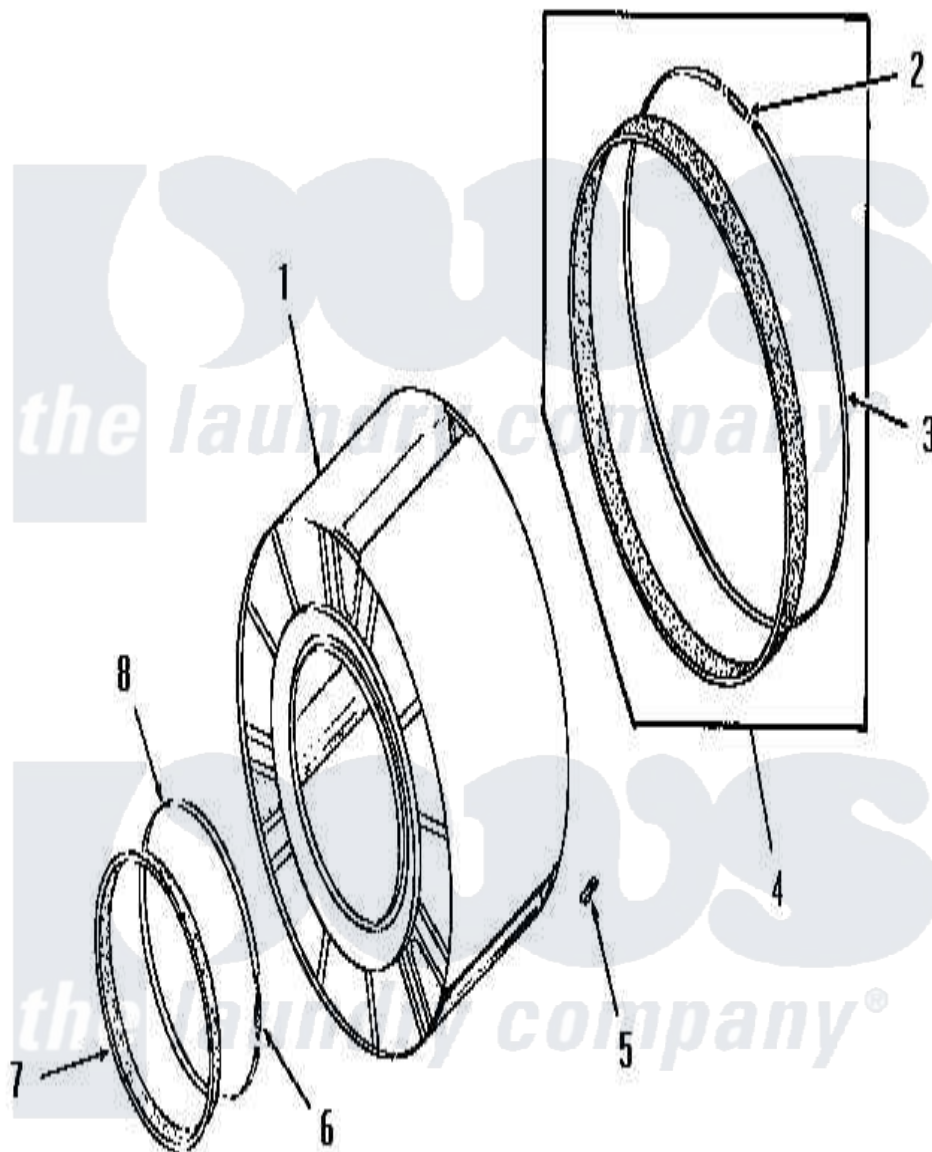

# Amana FE0370 02 - CLOTHES DRUM

Amana [Residential Amana FE0370 Washer Parts](#) Parts Diagram 02 - CLOTHES DRUM  
 Click on the part number to view part

Item	Original Part Number	Replaced By	Status	Part Description
1	<a href="#">53135</a>			Assembly, Drum
2	52130	<a href="#">502496</a>		Adapter, Strain Relief
3	<a href="#">50781</a>			Strap, Seal
4	<a href="#">51883A</a>			Assembly, Seal
5	51201		Not Available	CLIP
6	<a href="#">50168</a>			Spring
7	<a href="#">51881</a>			Seal, Front
8	<a href="#">50169</a>			Strap, Retainer