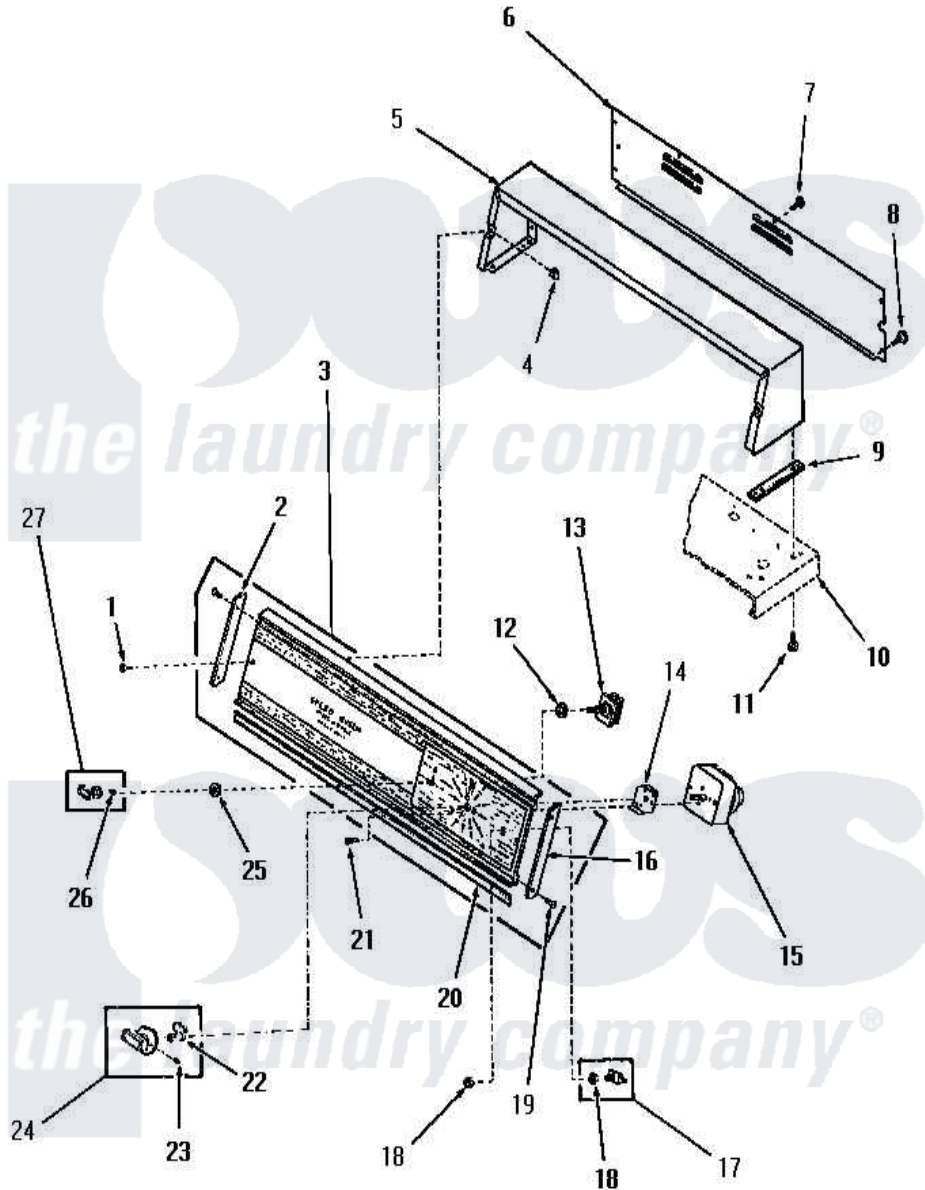

Amana FE0370 03 - CONTROL PANEL, CONTROL HOOD AND CONTROLS

Amana Residential Amana FE0370 Washer Parts Parts Diagram 03 - CONTROL PANEL, CONTROL HOOD AND CONTROLS

[Click on the part number to view part](#)

Item	Original Part Number	Replaced By	Status	Part Description
1	25232		Not Available	SCREW,8AB-18X7/8 OVAL
2	25072		Not Available	END CAP, LEFT
3	Y0055786		Not Available	HOSE DRAIN
4	54038			NUt, Speed U-Type
5	52530W		Not Available	CONTROL HOOD, WHITE
"	52530H		Not Available	CONTROL HOOD, HARVEST GOLD
"	52530A		Not Available	CONTROL HOOD, AVOCADO
6	52539GR		Not Available	CONTROL HOOD REAR COVER, GRAY
7	23222	3177991		Screw
8	25724		Not Available	HEX HEAD SCREW
9	23028		Not Available	GASKET,CONTROL BOX END
10	Y00000000		Not Available	SEE NOTE CABINET TOP
11	23962	W10116760		Screw
12	91176			Lockwasher, 3/8 Intshkp

13	52624	58813P		Switch W/Instructions
14	25966		Not Available	SPACER,TIMER
15	52594		Not Available	TIMER
16	25073		Not Available	END CAP, RIGHT
17	53768	55882P		Assembly- Switch
18	52947			Nut, Hex 15/32-32
19	52864	500226		Screw, 8b-16 x 5/8 Tap
20	Y0053880		Not Available	ACTUATOR, WATER
21	Y0054441		Not Available	NAMEPLATE, HANDLE
22	24283			Indicator, Timer Knob
23	20310		Not Available	SCREW,8-32 X 1/4 HEX S
24	24290		Not Available	ASSY,KNOB-TIMER
25	24205			Nut, Knurled 3/8-24
26	22244		Not Available	CLIP,C xREPLACE
27	22245		Not Available	xREPLACE