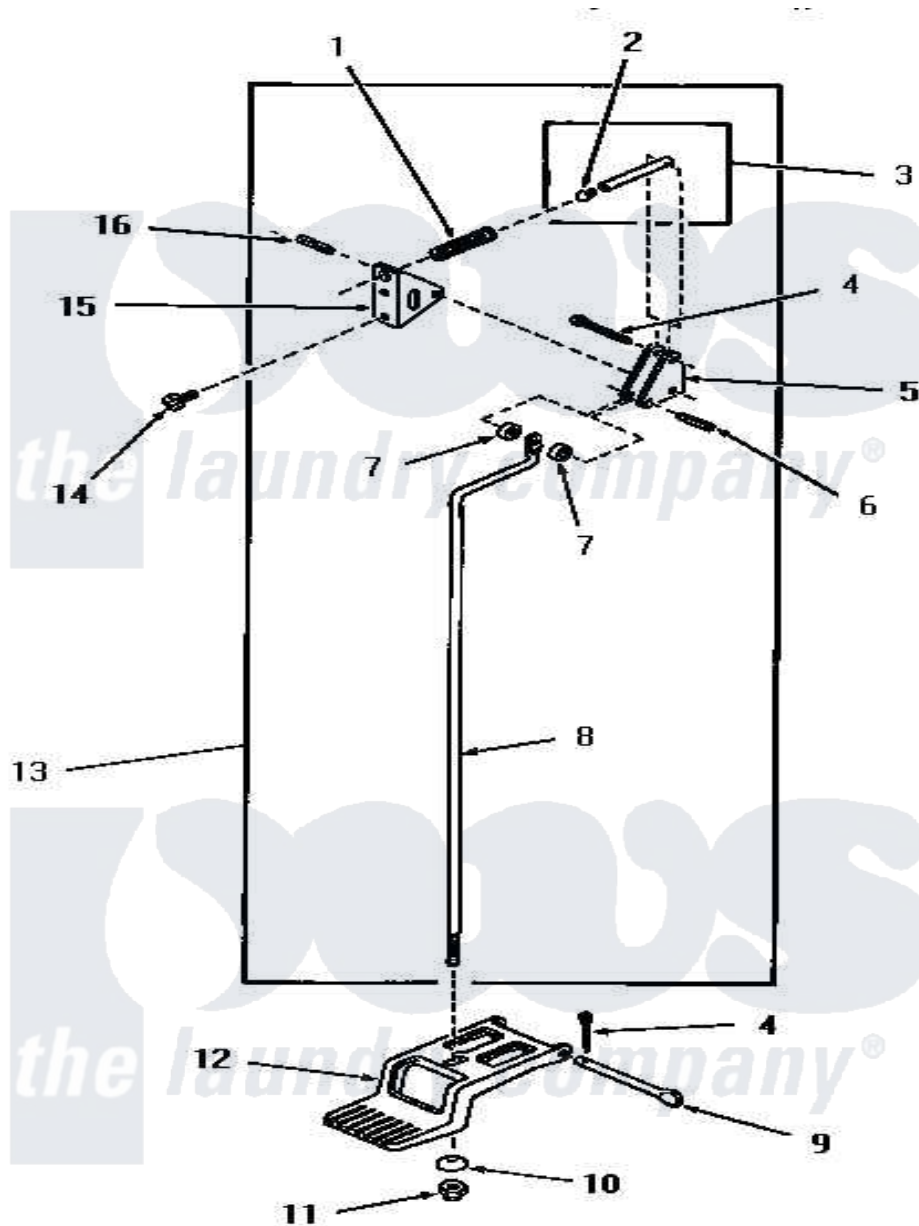

# Amana FE0370 04 - DOOR RELEASE

Amana Residential Amana FE0370 Washer Parts Parts Diagram 04 - DOOR RELEASE  
 Click on the part number to view part

Item	Original Part Number	Replaced By	Status	Part Description
1	51065		Not Available	DOOR RELEASE SPRING
2	51786		Not Available	PLUG
3	51841		Not Available	DOOR RELEASE PIN ASSEMBLY
4	<a href="#">02578</a>			Pin, Cotter
5	51041		Not Available	DOOR RELEASE LEVER
6	51161		Not Available	PIN,ROLL 1/8 X 3/4
7	<a href="#">51121</a>			Door Release Spacer
8	51837		Not Available	DOOR RELEASE ROD
9	51045		Not Available	PEDAL HINGE PIN
10	51046		Not Available	NYLON WASHER
11	51271		Not Available	NUT
12	<a href="#">51802</a>			Pedal, Foot
13	51844		Not Available	DOOR RELEASE ASSEMBLY
14	51246		Not Available	SCREW
15	51052		Not Available	DOOR RELEASE BRACKET
16	51161		Not Available	PIN,ROLL 1/8 X 3/4