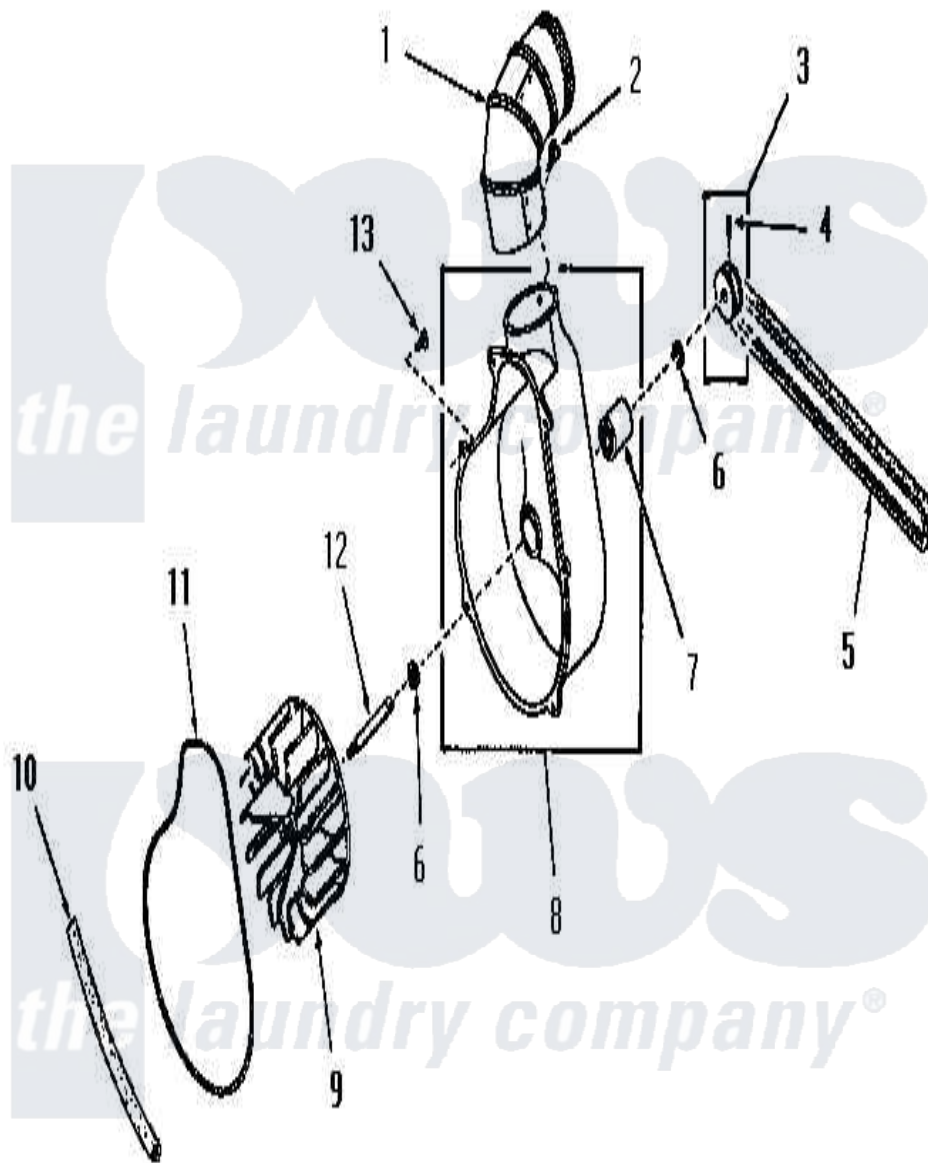

Amana FE0370 05 - EXHAUST FAN

Amana Residential Amana FE0370 Washer Parts Parts Diagram 05 - EXHAUST FAN

Click on the part number to view part

Item	Original Part Number	Replaced By	Status	Part Description
1	Y0052707	31986601B		Switch, Rocker
2	23222	3177991		Screw
3	53521		Not Available	ASSY,PULLEY
4	02771			Screw, 1/4-20 x 3/8 Hex S
5	51994			Belt
6	52549			Washer, 501 ID X3/4 Odx
7	51991		Not Available	BEARING
8	51946		Not Available	HOUSING,BLOWER
9	90585		Not Available	IMPELLER
10	51790			Seal
11	51791			Gasket, Housing
12	53519		Not Available	EXHAUST FAN SHAFT
13	51784		Not Available	SCREW, 10B-16 X 1/2 HEX