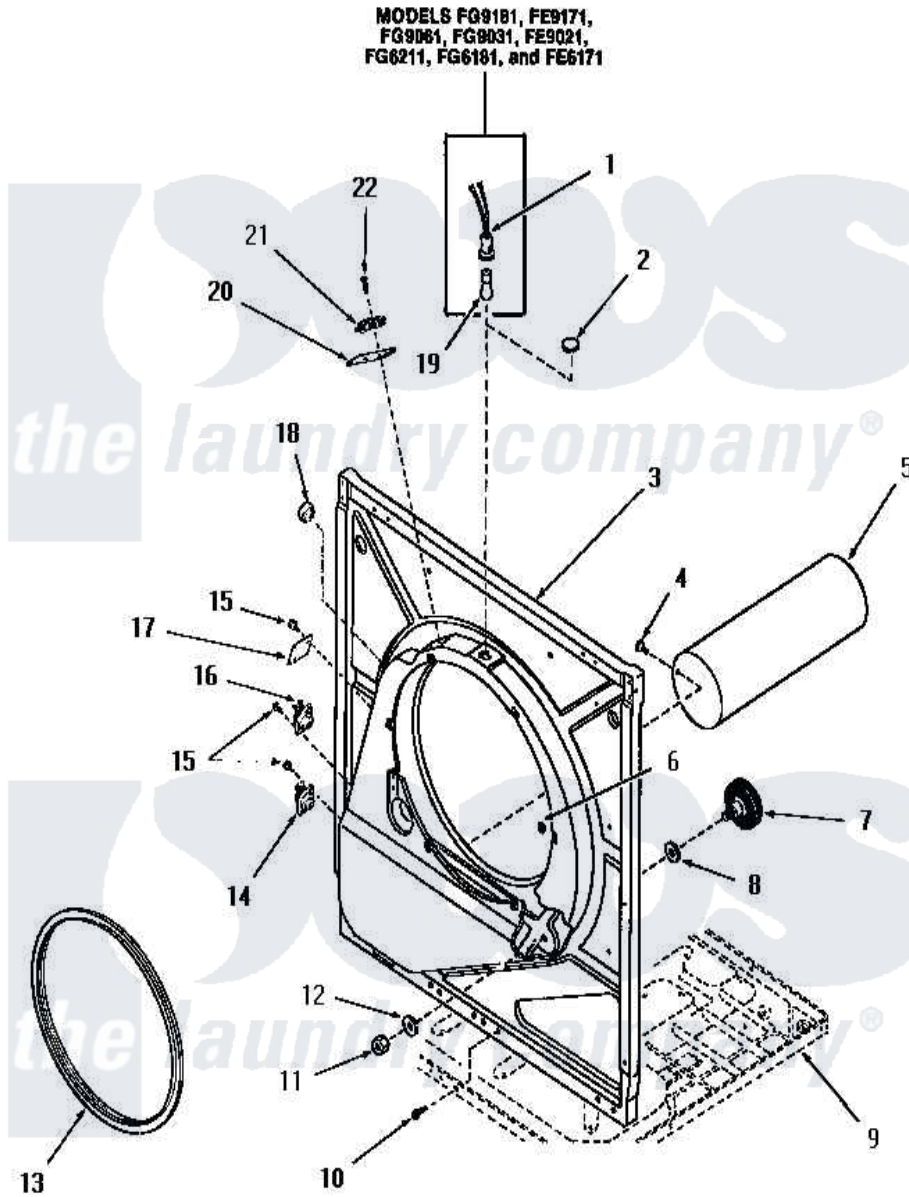

# Amana FE0370 06 - FRONT FRAME AND AIR SHROUD

Amana Residential Amana FE0370 Washer Parts Parts Diagram 06 - FRONT FRAME AND AIR SHROUD  
 Click on the part number to view part

Item	Original Part Number	Replaced By	Status	Part Description
1	Y0054609	<a href="#">M0270519</a>		Washer
2	54610		Not Available	PLUG BUTTON
3	51850		Not Available	FRONT FRAME AND AIR SHROUD
4	52150	<a href="#">489464</a>		Screw
5	51821		Not Available	EXHAUST DUCT
6	52865		Not Available	SPEED NUT
7	53555	<a href="#">56285</a>		Roller Cylinder
8	<a href="#">52123</a>			Washer
9	Y00000000		Not Available	SEE NOTE FRAME BASE
10	25723	<a href="#">27001200</a>		Screw
11	52124		Not Available	NUT
12	<a href="#">52122</a>			Washer
13	51789	<a href="#">660658</a>		Clamp, Motor Mounting 343481 685441
14	51987		Not Available	THERMOSTAT
15	23222	<a href="#">3177991</a>		Screw

16	<a href="#">Y52394</a>		Thermostat
17	52550	Not Available	COVER PLATE
18	Y0053719	Not Available	CAPILLARY & SUCTION LINE ASSY
19	Y54608	<a href="#">31001575</a>	Bulb, Cylinder Light
20	<a href="#">52112</a>		Insulation
21	Y51143	Not Available	SWITCH
22	<a href="#">51783</a>		Screw, 6b-20 X 7/8 HeX