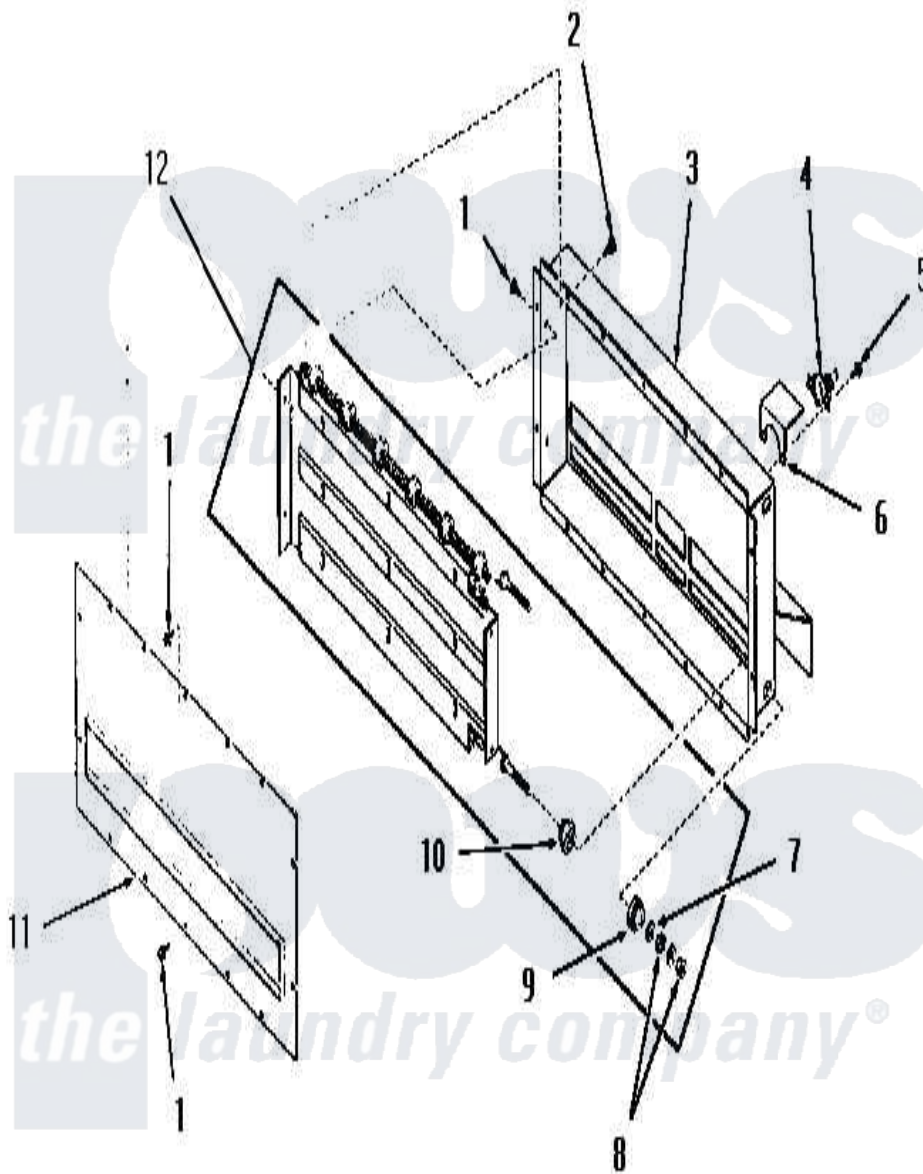

Amana FE0370 07 - HEATER BOX

Amana [Residential Amana FE0370 Washer Parts](#) Parts Diagram 07 - HEATER BOX
 Click on the part number to view part

Item	Original Part Number	Replaced By	Status	Part Description
1	51780	3390631		Screw, 10-16 X 3/8
2	25723	27001200		Screw
3	Y51876		Not Available	HEATER BOX AND SHIELD
4	55523			Thermostat
5	23222	3177991		Screw
6	52117		Not Available	THERMOSTAT SHIELD
7	54523		Not Available	RECEPTACLE,12 CIRCUIT-
8	54531		Not Available	NUT
9	51145		Not Available	INSULATOR
10	51146			Insulator
11	51867		Not Available	HEATER BOX COVER PLATE
12	Y52626		Not Available	ELEMENT,HEATER-240V
"	52608		Not Available	ELEMENT,HEATER-230V
"	52306		Not Available	ELEMENT,HEATER-208V