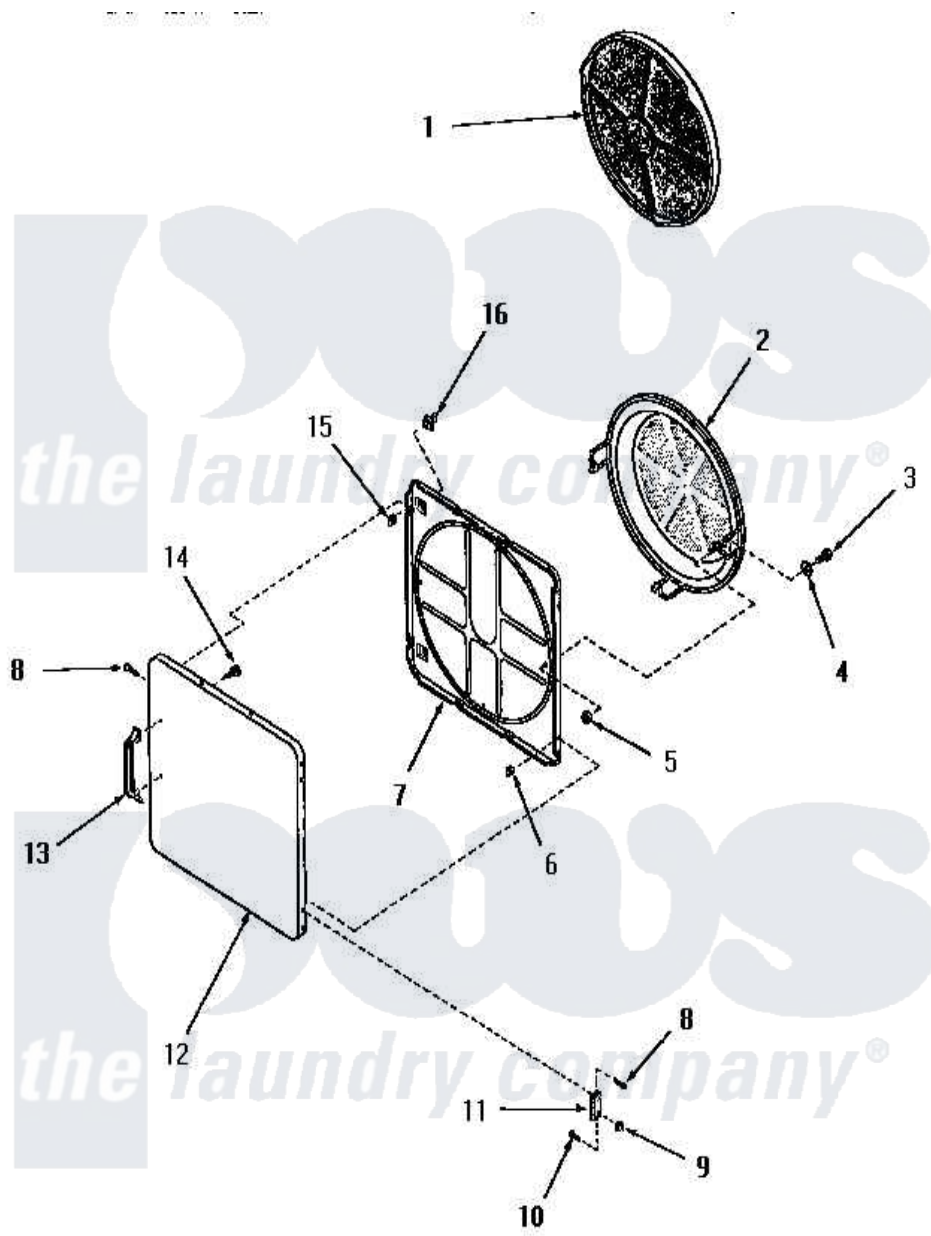

Amana FE0370 08 - LOADING DOOR

Amana [Residential Amana FE0370 Washer Parts](#) Parts Diagram 08 - LOADING DOOR
 Click on the part number to view part

| Item | Original Part Number | Replaced By | Status | Part Description |
|------|-----------------------|--------------------------|---------------|--------------------------------|
| 1 | 53002 | | Not Available | NO LONGER AVAILABLE |
| 2 | 54731 | 54-731 | | Bake Element |
| 3 | 02422 | | | Screw, 1/4-20 X 1/2 HeX |
| 4 | Q6275 | | Not Available | WASHER |
| 5 | 52566 | 27001225 | | Nut, Jam Mid Lock 1/4-20 |
| 6 | 52865 | | Not Available | SPEED NUT |
| 7 | 54665 | 54-665 | | Bake Element |
| 8 | 52864 | 500226 | | Screw, 8b-16 x 5/8 Tap |
| 9 | 51236 | 488130 | | Nut |
| 10 | 22649 | | | Screw, 8-32 X 13/32 Fl |
| 11 | 70014 | | | Hinge |
| 12 | 52489A | | Not Available | OUTER DOOR PANEL, AVOCADO |
| " | 52489C | | Not Available | OUTER DOOR PANEL, COPPERTONE |
| " | 52489H | | Not Available | OUTER DOOR PANEL, HARVEST GOLD |

| | | | | |
|----|--------|-------------------------|---------------|----------------------------|
| " | 52489W | | Not Available | OUTER DOOR PANEL, WHITE |
| 13 | 54068 | 61925 | | Pull Door Commercial Black |
| 14 | 52150 | 489464 | | Screw |
| 15 | 52865 | | Not Available | SPEED NUT |
| 16 | 54661 | LA-1003 | | Door Catch Kit |