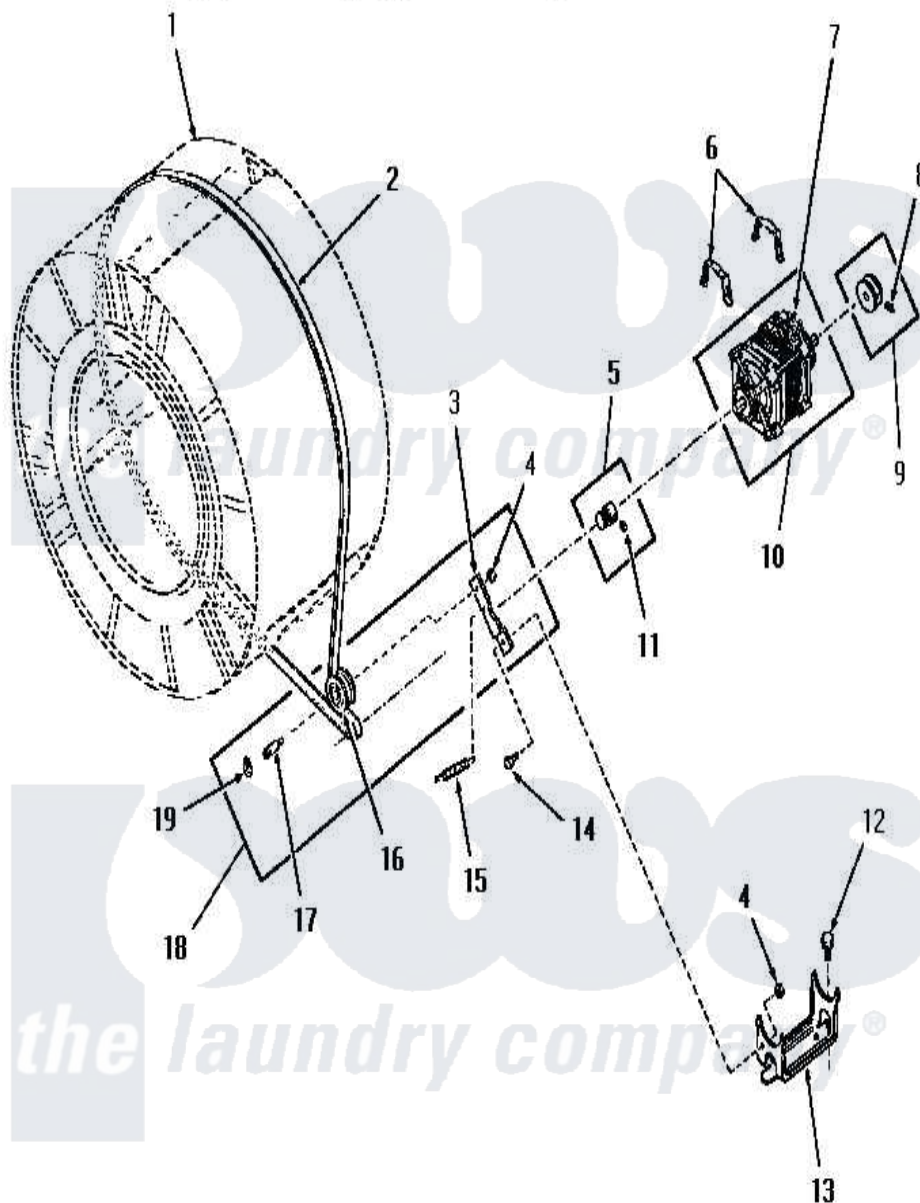

Amana FE0370 09 - MOTOR, IDLER AND BELT

Amana [Residential Amana FE0370 Washer Parts](#) Parts Diagram 09 - MOTOR, IDLER AND BELT
 Click on the part number to view part

Item	Original Part Number	Replaced By	Status	Part Description
1	Y00000000		Not Available	SEE NOTE CLOTHES DRUM
2	52556			Belt
3	54410		Not Available	LEVER,IDLER
4	52566	27001225		Nut, Jam Mid Lock 1/4-20
5	52593		Not Available	ASSY,MOTOR PULLEY
6	51789	660658		Clamp, Motor Mounting 343481 685441
7	Y00000000		Not Available	SEE NOTE MOTOR SWITCH, WESTINGHOUSE - (NOT REPLACEABLE)
"	53226		Not Available	SWITCH,MOTOR
"	53249		Not Available	SWITCH
8	02771			Screw, 1/4-20 x 3/8 Hex S
9	53522			Pulley, Motor
10	52697		Not Available	MOTOR
11	52906		Not Available	SETSCREW
12	23928		Not Available	CAP SCREW AND LOCKWASHER

13	51824	Not Available	MOUNT,MOTOR
14	52567		Bolt, Shoulder
15	52323		Spring
16	Y54414		Assembly, Wheel And Bearing
17	54411	Not Available	SHAFT,IDLER LEVER
18	54415	Not Available	LEVER,IDLER
19	23748		Ring, Retaining