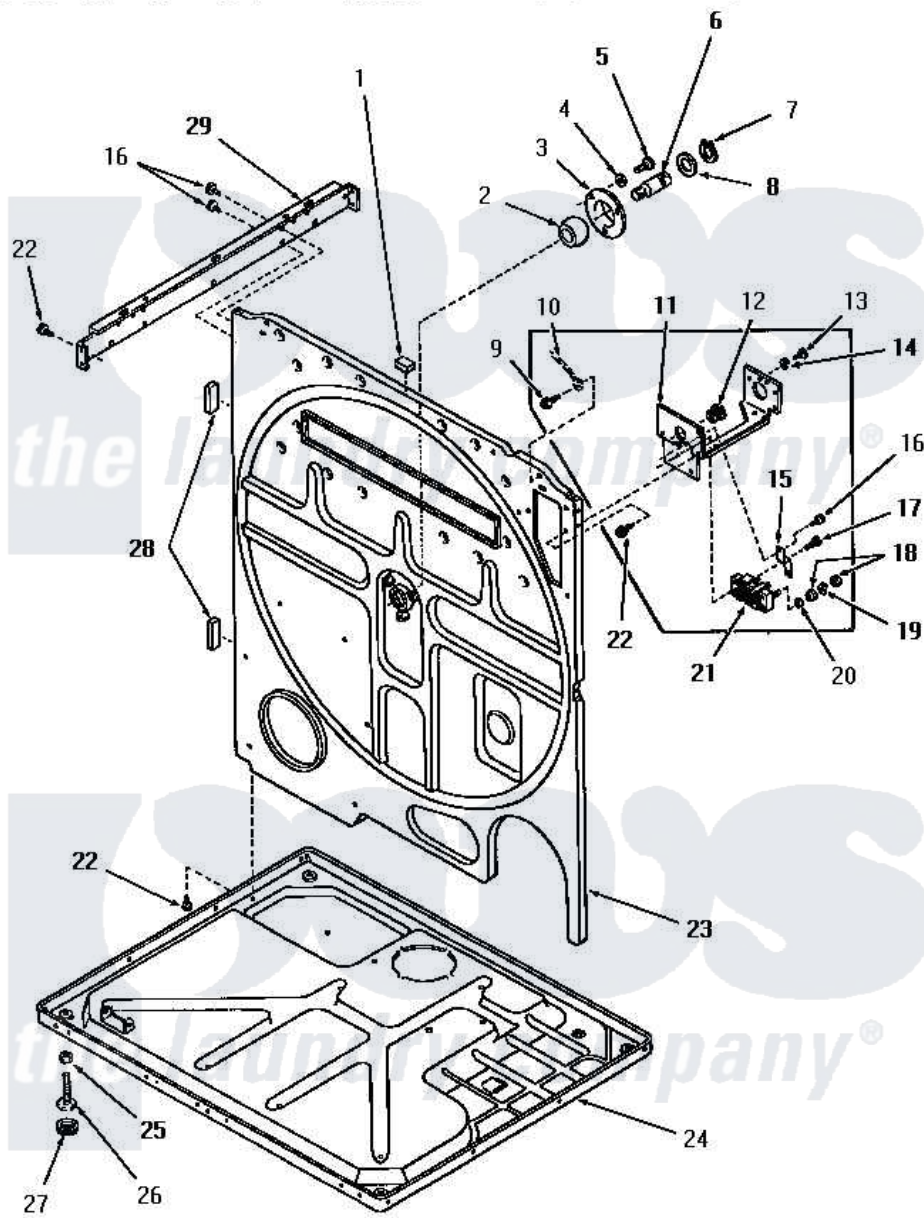

# Amana FE0370 11 - REAR FRAME AND FRAME BASE

Amana Residential Amana FE0370 Washer Parts Parts Diagram 11 - REAR FRAME AND FRAME BASE  
 Click on the part number to view part

Item	Original Part Number	Replaced By	Status	Part Description
1	54024		Not Available	BUMPER
2	<a href="#">Y52079</a>			Bearing, Drum Shaft
3	51826		Not Available	COVER,BEARING
4	<a href="#">03189</a>			LoCkwasher, 1/4 Std-C P
5	53589	<a href="#">8204624</a>		Bolt
6	53132		Not Available	SHAFT,DRUM
7	<a href="#">70061</a>			Ring, Retaining
8	<a href="#">Y52564</a>			Washer
9	51784		Not Available	SCREW,10B-16 X 1/2 HEX
10	Y00000000		Not Available	SEE NOTE GROUND WIRE, GREEN
11	Y52110		Not Available	TERMINAL BLOCK BRACKET
12	<a href="#">52113</a>			Relief, Strain
13	<a href="#">52909</a>			Screw, 10B-16 X 1/2 HeX
14	51474		Not Available	WASHER,13/64IDX1/2ODX.
15	53950		Not Available	STRAP,GROUND
16	51780	<a href="#">3390631</a>		Screw, 10-16 X 3/8

17	Q6535		Not Available	SCREW, 10B-16 X 3/4 ROU
18	Q6163		Not Available	NUT
19	51474		Not Available	WASHER, 13/64IDX1/2ODX.
20	Q6623		Not Available	WASHER
21	50854	<a href="#">33001244</a>		Block, Terminal
22	25723	<a href="#">27001200</a>		Screw
23	52574		Not Available	FRAME, REAR
24	Y52572		Not Available	FRAME BASE
25	52794	<a href="#">62739</a>		Nut, Lock
26	Y52696	<a href="#">Y305086</a>		Adjustable Leg And Nut
27	70282	<a href="#">Y314137</a>		Foot, Rubber
28	20354		Not Available	BUMPER PAD
29	51818		Not Available	SUPPORT CHANNEL, RIGHT OR LEFT