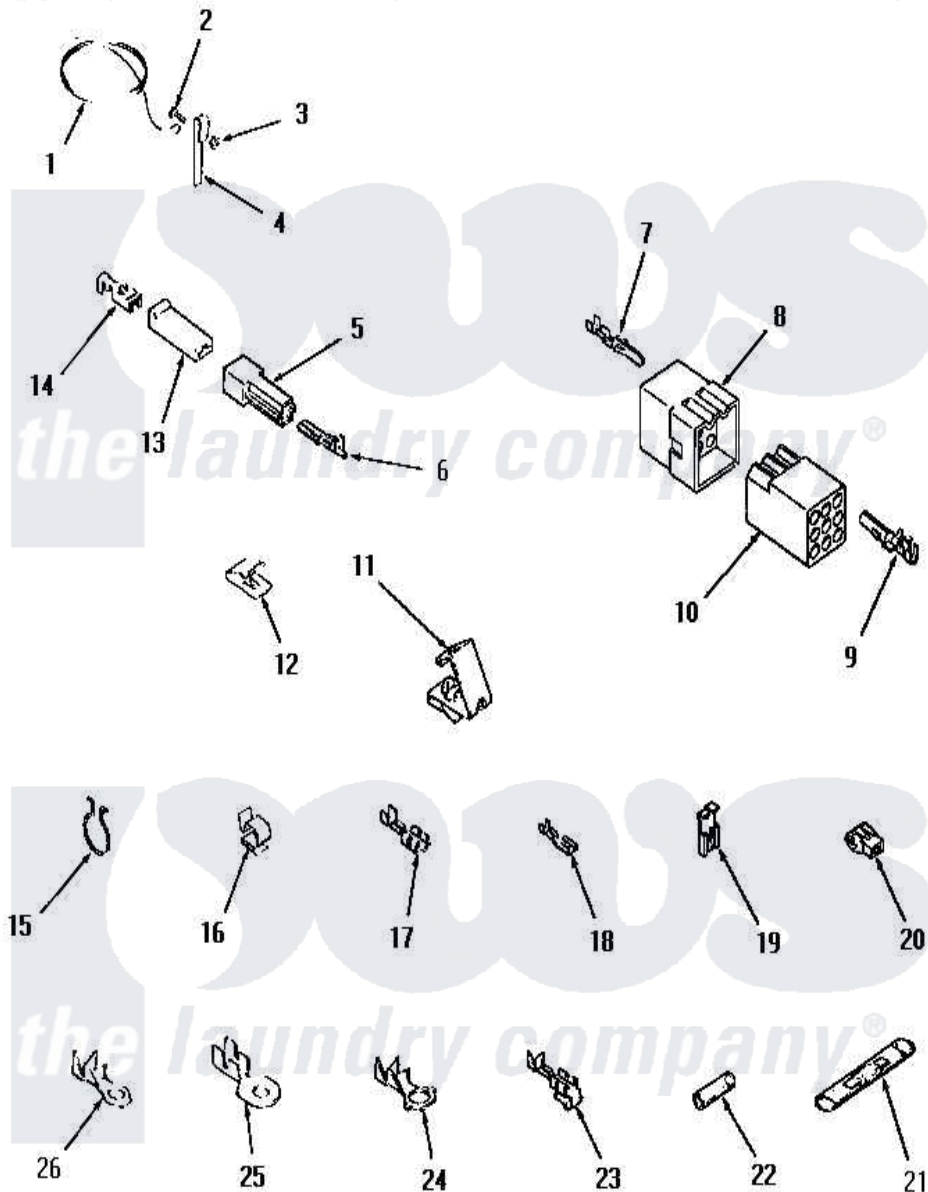

Amana FE0370 12 - WIRE AND TERMINALS

Amana [Residential Amana FE0370 Washer Parts](#) Parts Diagram 12 - WIRE AND TERMINALS
 Click on the part number to view part

Item	Original Part Number	Replaced By	Status	Part Description
1	Y21429		Not Available	GROUND WIRE
2	21431		Not Available	ROUND HEAD SCREW
3	Y20276		Not Available	NUT
4	21430		Not Available	STRAP,GROUND
5	90788		Not Available	HOUSING,TAB
6	00133			Terminal, Tab-1/4 Male
7	Y00127			Terminal, Pin-1/8 Male
8	54522			Plug, Nylon
9	Y00128			Terminal, Pin-1/8 Femal
10	54523		Not Available	RECEPTACLE,12 CIRCUIT-
11	00158		Not Available	GROUND CLIP
12	21312	51291		Clip, Wire
13	90789			Connector
14	Y00115			Lock In Spade Terminal (18 Gaug (1/4 Inch-(1) 18 Gauge Wire)
15	51291			Clip, Wire

16	21036		Clip, Cable
17	Y00119	Not Available	SPADE TERMINAL(18 GAUGE) (1/4 INCH-(1) 18 GAUGE WIRE)
18	00112		Terminal, Spade-3/16 Fe
19	Y00120		Terminal, Flag-1/4 Fema
20	70210	Not Available	INSULATOR,BLUE
21	21091	Not Available	CONNECTOR TWO 1/4 INCH MALE
22	Y21365	503670	Sleeve Insulator
23	Y00114		Spade Terminal
24	Y00113	Not Available	TERMINAL,RING-1/4 STUD
25	Y00111		Ring Terminal No.10 No.10 18 Gauge Wires Or
26	00110		No.10 18 Gauge Wire
NI	20680	Not Available	18 GAUGE WIRE
"	20679	Not Available	WIRE, 12 GAUGE