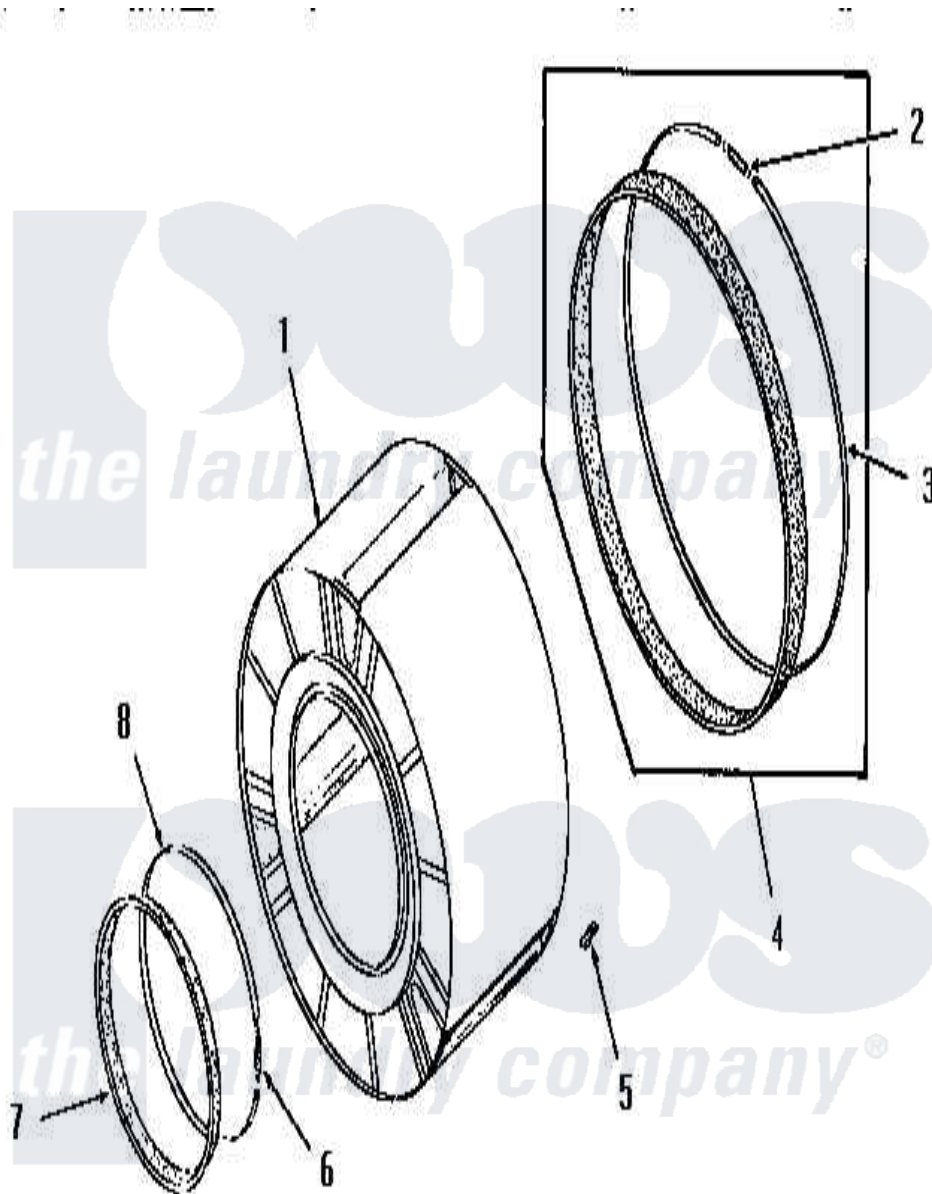

# Amana FE0630 02 - CLOTHES DRUM

Amana [Residential Amana FE0630 Washer Parts](#) Parts Diagram 02 - CLOTHES DRUM  
 Click on the part number to view part

Item	Original Part Number	Replaced By	Status	Part Description
1	<a href="#">53135</a>			Assembly, Drum
2	52130	<a href="#">502496</a>		Adapter, Strain Relief
3	<a href="#">50781</a>			Strap, Seal
4	<a href="#">51883A</a>			Assembly, Seal
5	51201		Not Available	CLIP
6	<a href="#">50168</a>			Spring
7	<a href="#">51881</a>			Seal, Front
8	<a href="#">50169</a>			Strap, Retainer