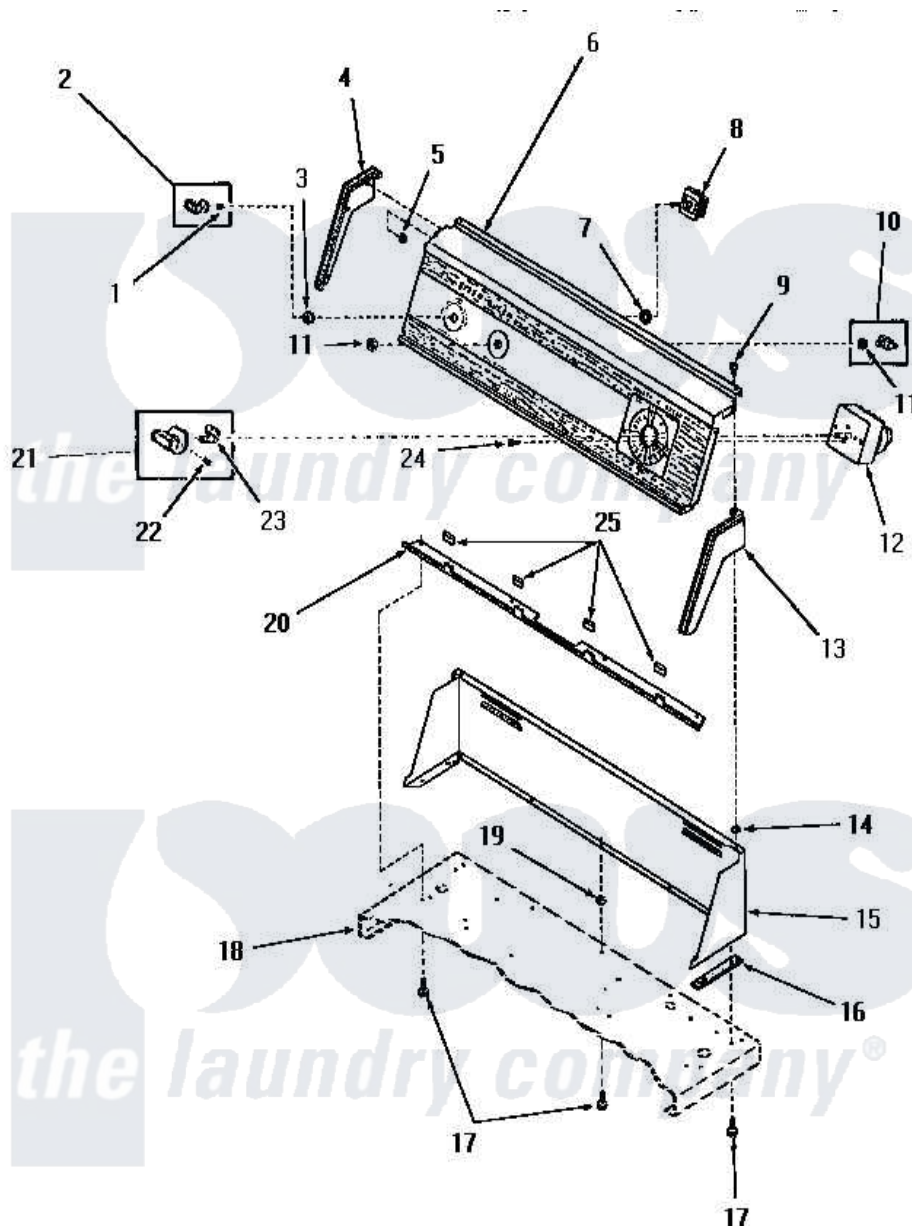

Amana FE0630 03 - CONTROL PANEL, CONTROL HOOD AND CONTROLS

Amana Residential Amana FE0630 Washer Parts Parts Diagram 03 - CONTROL PANEL, CONTROL HOOD AND CONTROLS

[Click on the part number to view part](#)

Item	Original Part Number	Replaced By	Status	Part Description
1	22244		Not Available	CLIP,C xREPLACE
2	22245		Not Available	xREPLACE
3	24205			Nut, Knurled 3/8-24
4	25124		Not Available	CONTROL HOOD END, LEFT
5	25126	5303284616		Clip
6	55787		Not Available	CONTROL PANEL
7	91176			Lockwasher, 3/8 Intshkp
8	52623	58032		Switch
9	25232		Not Available	SCREW,8AB-18X7/8 OVAL
10	53768	55882P		Assembly- Switch
11	52947			Nut, Hex 15/32-32
12	52610		Not Available	TIMER
13	25123		Not Available	CONTROL HOOD END, RIGHT
14	24522			Nut, Speed-8ab-18 C1995
15	53446W		Not Available	CONTROL HOOD, WHITE

"	53446H	Not Available	CONTROL HOOD, HARVEST GOLD
"	53446A	Not Available	CONTROL HOOD, AVOCADO
16	23028	Not Available	GASKET,CONTROL BOX END
17	23962	W10116760	Screw
18	Y00000000	Not Available	SEE NOTE CABINET TOP
19	23425	Not Available	WASHER,7/32IDX7/16ODX.
20	52912	Not Available	PANEL SUPPORT BRACKET
21	24290	Not Available	ASSY,KNOB-TIMER
22	20310	Not Available	SCREW,8-32 X 1/4 HEX S
23	24283		Indicator, Timer Knob
24	70212		Screw, 8-32 X 5/32 RD H
25	24859	Not Available	SLEEVE,SUPPORT ANGLE