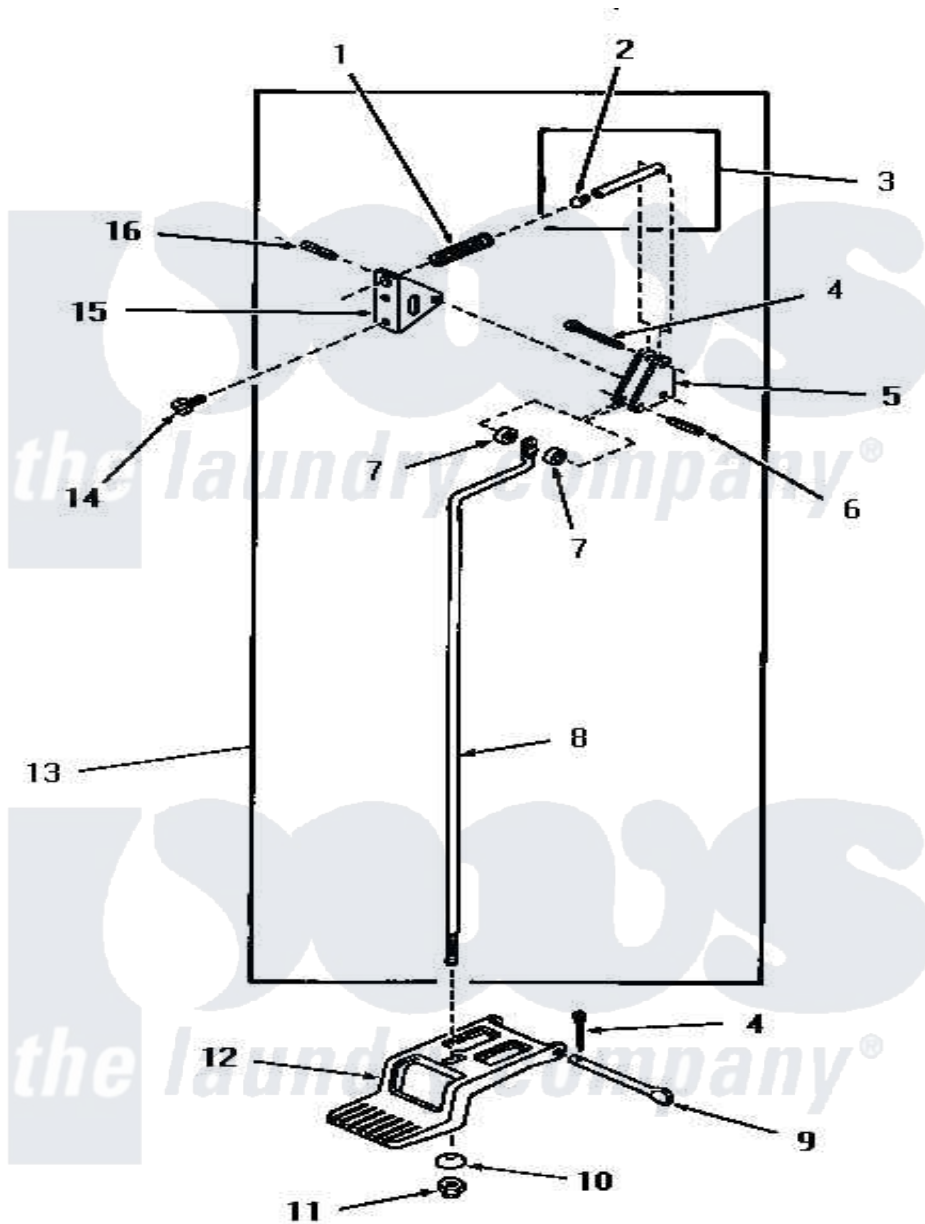

Amana FE0630 04 - DOOR RELEASE

Amana [Residential Amana FE0630 Washer Parts](#) Parts Diagram 04 - DOOR RELEASE
 Click on the part number to view part

Item	Original Part Number	Replaced By	Status	Part Description
1	51065		Not Available	DOOR RELEASE SPRING
2	51786		Not Available	PLUG
3	51841		Not Available	DOOR RELEASE PIN ASSEMBLY
4	02578			Pin, Cotter
5	51041		Not Available	DOOR RELEASE LEVER
6	51161		Not Available	PIN,ROLL 1/8 X 3/4
7	51121			Door Release Spacer
8	51837		Not Available	DOOR RELEASE ROD
9	51045		Not Available	PEDAL HINGE PIN
10	51046		Not Available	NYLON WASHER
11	51271		Not Available	NUT
12	51802			Pedal, Foot
13	51844		Not Available	DOOR RELEASE ASSEMBLY
14	51246		Not Available	SCREW
15	51052		Not Available	DOOR RELEASE BRACKET
16	51161		Not Available	PIN,ROLL 1/8 X 3/4