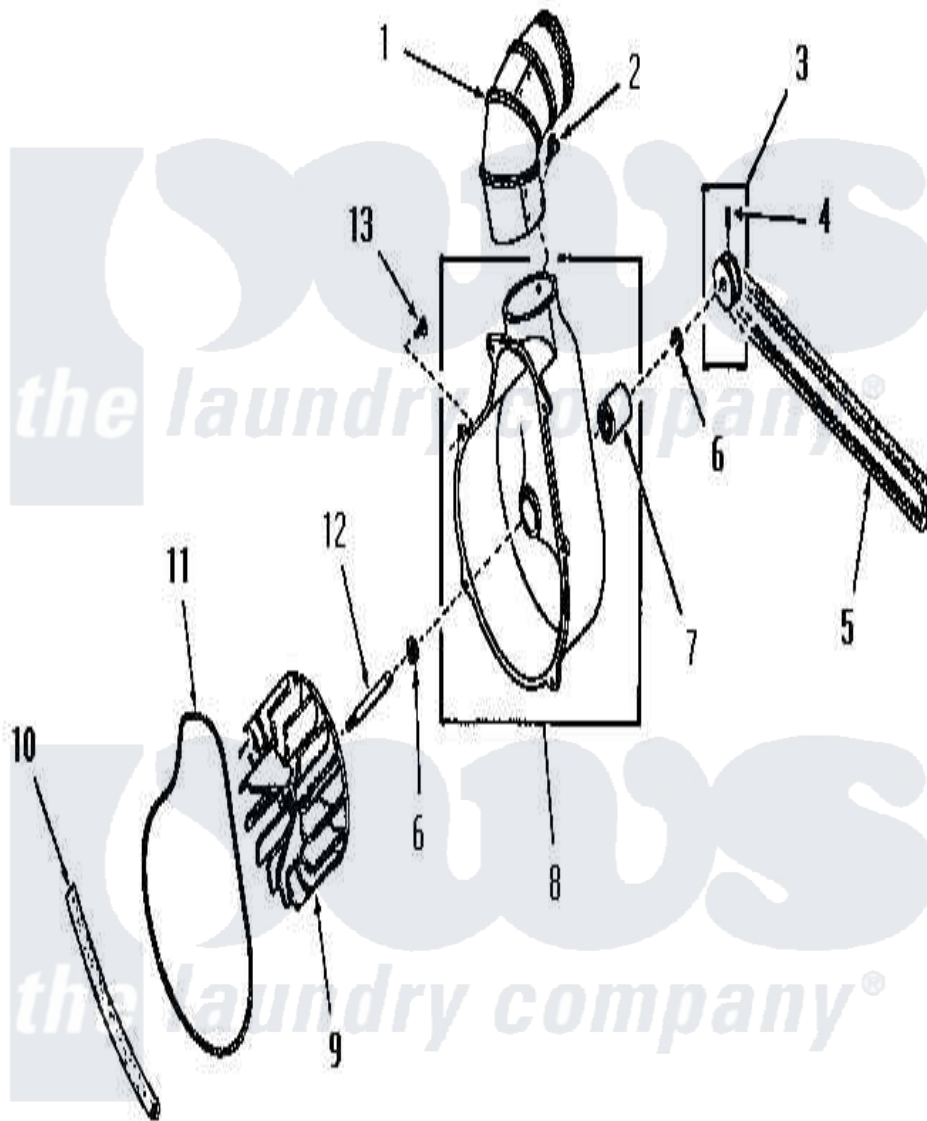

# Amana FE0630 05 - EXHAUST FAN

Amana Residential Amana FE0630 Washer Parts Parts Diagram 05 - EXHAUST FAN

Click on the part number to view part

Item	Original Part Number	Replaced By	Status	Part Description
1	Y0052707	<a href="#">31986601B</a>		Switch, Rocker
2	23222	<a href="#">3177991</a>		Screw
3	53521		Not Available	ASSY,PULLEY
4	<a href="#">02771</a>			Screw, 1/4-20 x 3/8 Hex S
5	<a href="#">51994</a>			Belt
6	<a href="#">52549</a>			Washer, 501 ID X3/4 Odx
7	51991		Not Available	BEARING
8	51946		Not Available	HOUSING,BLOWER
9	90585		Not Available	IMPELLER
10	<a href="#">51790</a>			Seal
11	<a href="#">51791</a>			Gasket, Housing
12	53519		Not Available	EXHAUST FAN SHAFT
13	51784		Not Available	SCREW, 10B-16 X 1/2 HEX