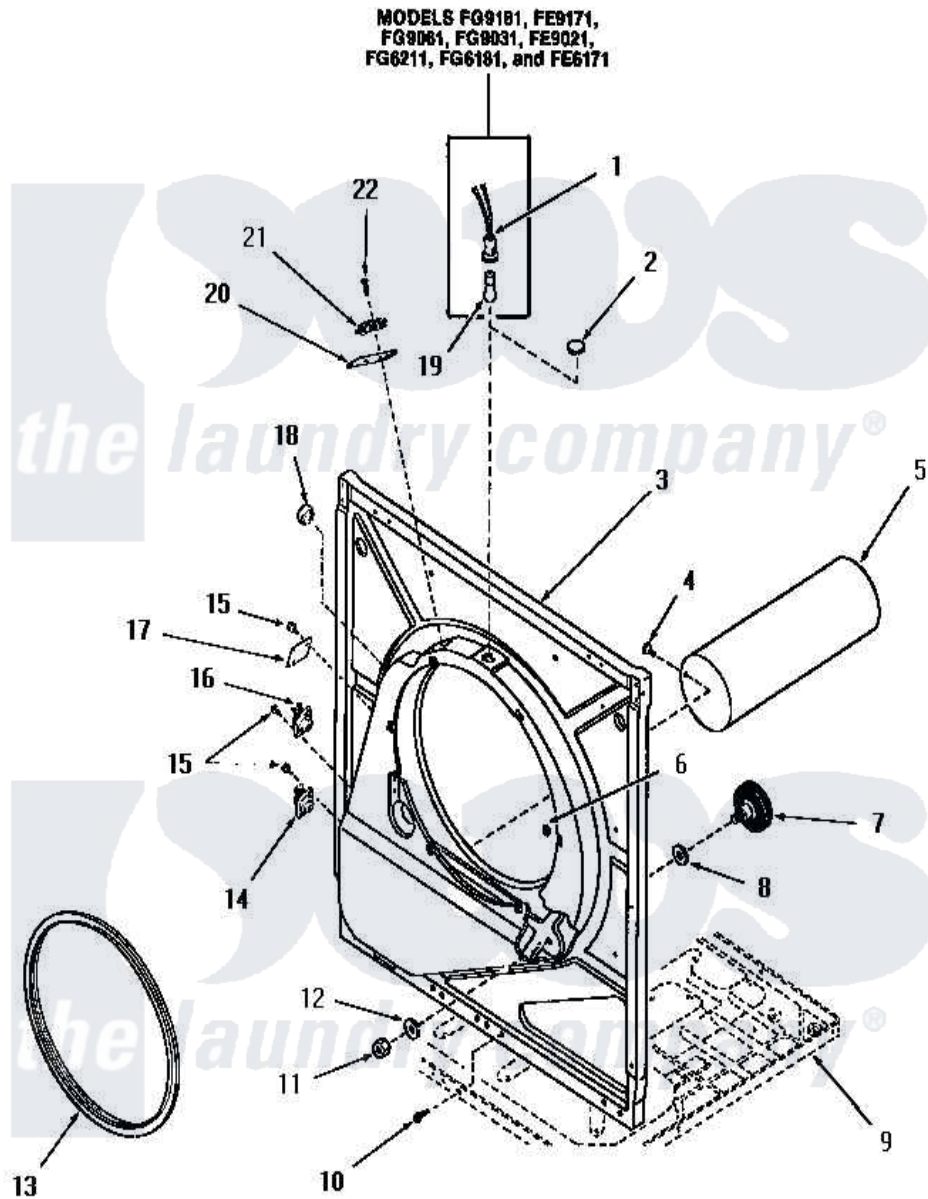

# Amana FE0630 06 - FRONT FRAME AND AIR SHROUD

Amana Residential Amana FE0630 Washer Parts Parts Diagram 06 - FRONT FRAME AND AIR SHROUD  
 Click on the part number to view part

Item	Original Part Number	Replaced By	Status	Part Description
1	Y0054609	<a href="#">M0270519</a>		Washer
2	54610		Not Available	PLUG BUTTON
3	51850		Not Available	FRONT FRAME AND AIR SHROUD
4	52150	<a href="#">489464</a>		Screw
5	51821		Not Available	EXHAUST DUCT
6	52865		Not Available	SPEED NUT
7	53555	<a href="#">56285</a>		Roller Cylinder
8	<a href="#">52123</a>			Washer
9	Y00000000		Not Available	SEE NOTE FRAME BASE
10	25723	<a href="#">27001200</a>		Screw
11	52124		Not Available	NUT
12	<a href="#">52122</a>			Washer
13	51789	<a href="#">660658</a>		Clamp, Motor Mounting 343481 685441
14	<a href="#">54736</a>			Thermostat
15	23222	<a href="#">3177991</a>		Screw

16	<a href="#">54737</a>		Thermostat
17	52550	Not Available	COVER PLATE
18	Y0053719	Not Available	CAPILLARY & SUCTION LINE ASSY
19	Y54608	<a href="#">31001575</a>	Bulb, Cylinder Light
20	<a href="#">52112</a>		Insulation
21	Y51143	Not Available	SWITCH
22	<a href="#">51783</a>		Screw, 6b-20 X 7/8 HeX