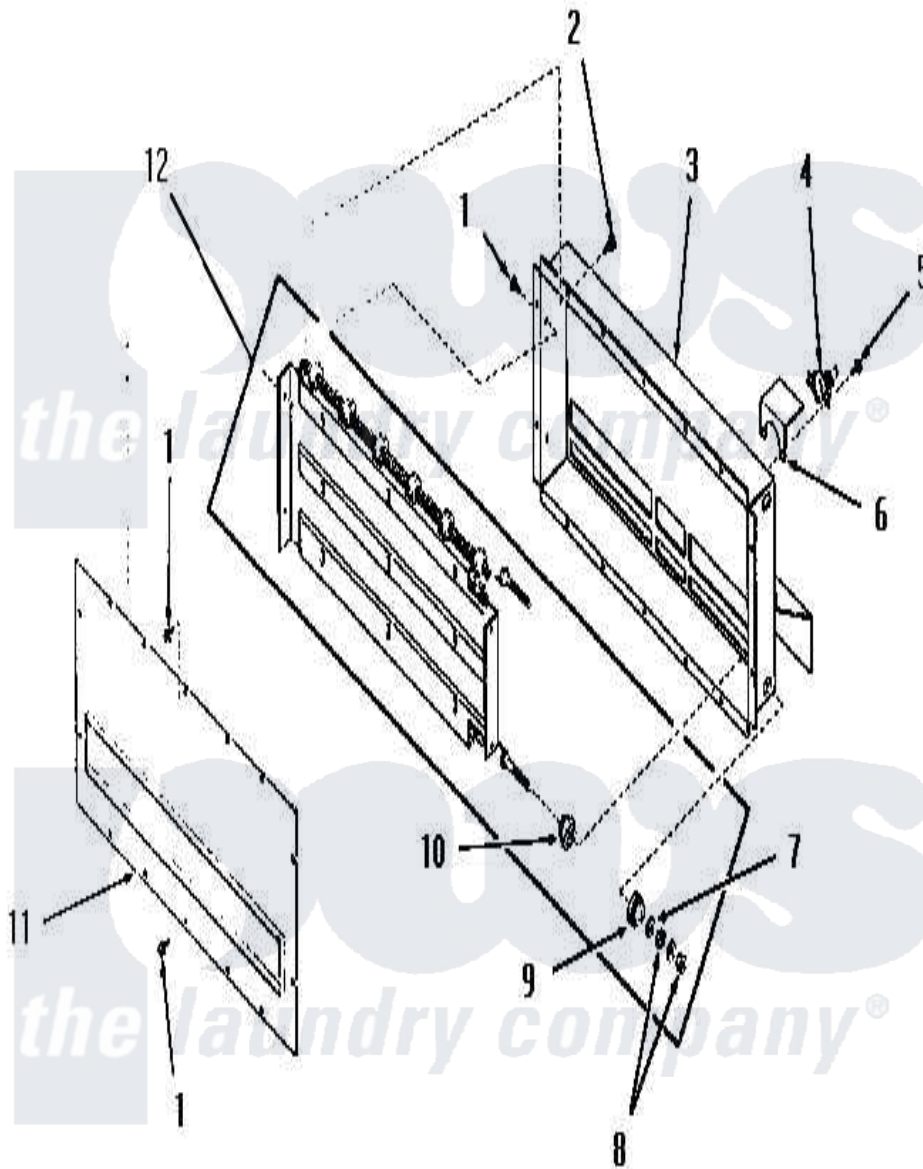

Amana FE0630 07 - HEATER BOX

Amana [Residential Amana FE0630 Washer Parts](#) Parts Diagram 07 - HEATER BOX
 Click on the part number to view part

Item	Original Part Number	Replaced By	Status	Part Description
1	51780	3390631		Screw, 10-16 X 3/8
2	25723	27001200		Screw
3	Y51876		Not Available	HEATER BOX AND SHIELD
4	55523			Thermostat
5	23222	3177991		Screw
6	52117		Not Available	THERMOSTAT SHIELD
7	54523		Not Available	RECEPTACLE,12 CIRCUIT-
8	54531		Not Available	NUT
9	51145		Not Available	INSULATOR
10	51146			Insulator
11	51867		Not Available	HEATER BOX COVER PLATE
12	Y52626		Not Available	ELEMENT,HEATER-240V
"	52608		Not Available	ELEMENT,HEATER-230V
"	52306		Not Available	ELEMENT,HEATER-208V