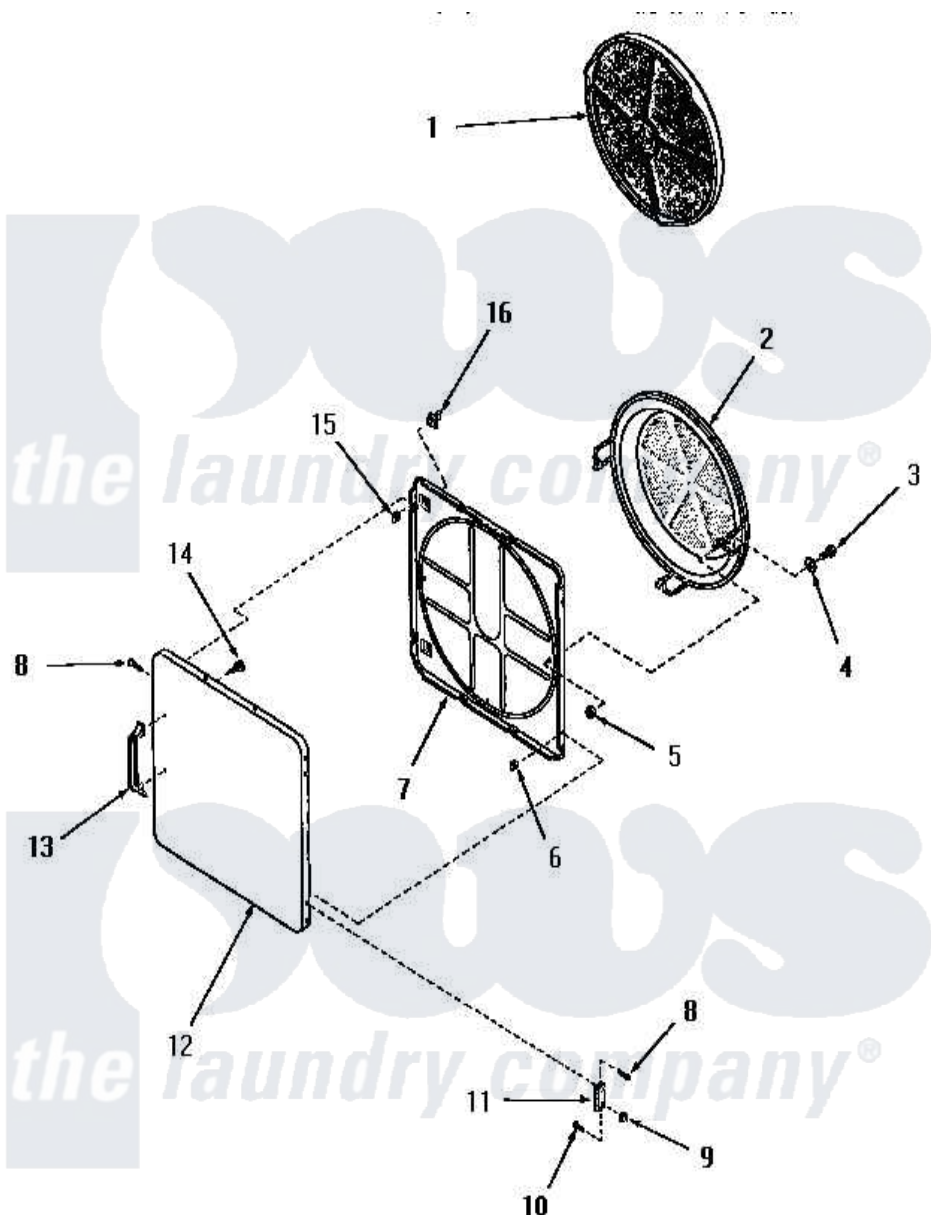

Amana FE0630 08 - LOADING DOOR

Amana [Residential Amana FE0630 Washer Parts](#) Parts Diagram 08 - LOADING DOOR
 Click on the part number to view part

| Item | Original Part Number | Replaced By | Status | Part Description |
|------|-----------------------|--------------------------|---------------|--------------------------------|
| 1 | 53002 | | Not Available | NO LONGER AVAILABLE |
| 2 | 54731 | 54-731 | | Bake Element |
| 3 | 02422 | | | Screw, 1/4-20 X 1/2 HeX |
| 4 | Q6275 | | Not Available | WASHER |
| 5 | 52566 | 27001225 | | Nut, Jam Mid Lock 1/4-20 |
| 6 | 52865 | | Not Available | SPEED NUT |
| 7 | 54665 | 54-665 | | Bake Element |
| 8 | 52864 | 500226 | | Screw, 8b-16 x 5/8 Tap |
| 9 | 51236 | 488130 | | Nut |
| 10 | 22649 | | | Screw, 8-32 X 13/32 FI |
| 11 | 70014 | | | Hinge |
| 12 | 52489A | | Not Available | OUTER DOOR PANEL, AVOCADO |
| " | 52489C | | Not Available | OUTER DOOR PANEL, COPPERTONE |
| " | 52489H | | Not Available | OUTER DOOR PANEL, HARVEST GOLD |

| | | | | |
|----|--------|-------------------------|---------------|----------------------------|
| " | 52489W | | Not Available | OUTER DOOR PANEL, WHITE |
| 13 | 54068 | 61925 | | Pull Door Commercial Black |
| 14 | 52150 | 489464 | | Screw |
| 15 | 52865 | | Not Available | SPEED NUT |
| 16 | 54661 | LA-1003 | | Door Catch Kit |