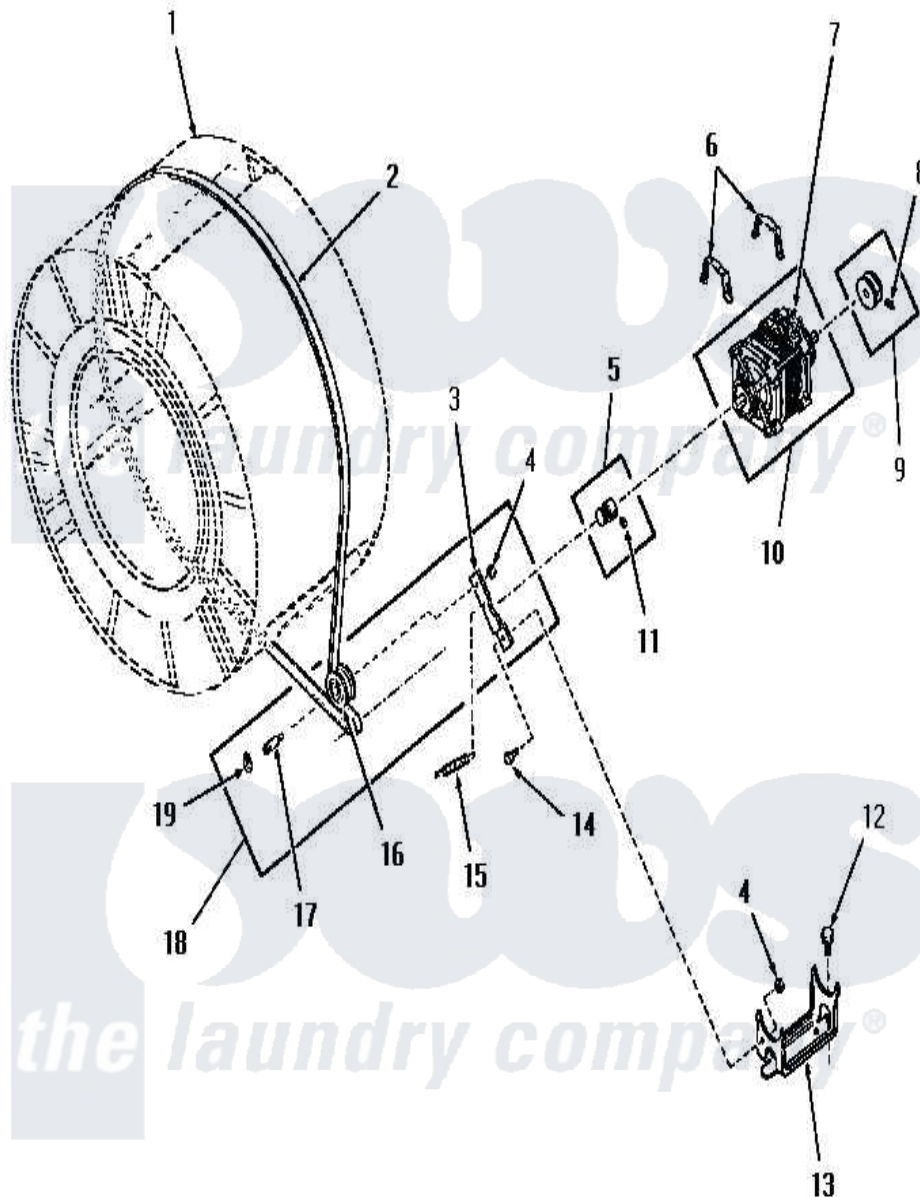

Amana FE0630 09 - MOTOR, IDLER AND BELT

Amana Residential Amana FE0630 Washer Parts Parts Diagram 09 - MOTOR, IDLER AND BELT
 Click on the part number to view part

Item	Original Part Number	Replaced By	Status	Part Description
1	Y00000000		Not Available	SEE NOTE CLOTHES DRUM
2	52556			Belt
3	54410		Not Available	LEVER, IDLER
4	52566	27001225		Nut, Jam Mid Lock 1/4-20
5	52593		Not Available	ASSY, MOTOR PULLEY
6	51789	660658		Clamp, Motor Mounting 343481 685441
7	Y00000000		Not Available	SEE NOTE MOTOR SWITCH, WESTINGHOUSE - (NOT REPLACEABLE)
"	53226		Not Available	SWITCH, MOTOR
"	53249		Not Available	SWITCH
8	02771			Screw, 1/4-20 x 3/8 Hex S
9	53522			Pulley, Motor
10	52697		Not Available	MOTOR
11	52906		Not Available	SETSCREW
12	23928		Not Available	CAP SCREW AND LOCKWASHER

13	51824	Not Available	MOUNT,MOTOR
14	52567		Bolt, Shoulder
15	52323		Spring
16	Y54414		Assembly, Wheel And Bearing
17	54411	Not Available	SHAFT,IDLER LEVER
18	54415	Not Available	LEVER,IDLER
19	23748		Ring, Retaining