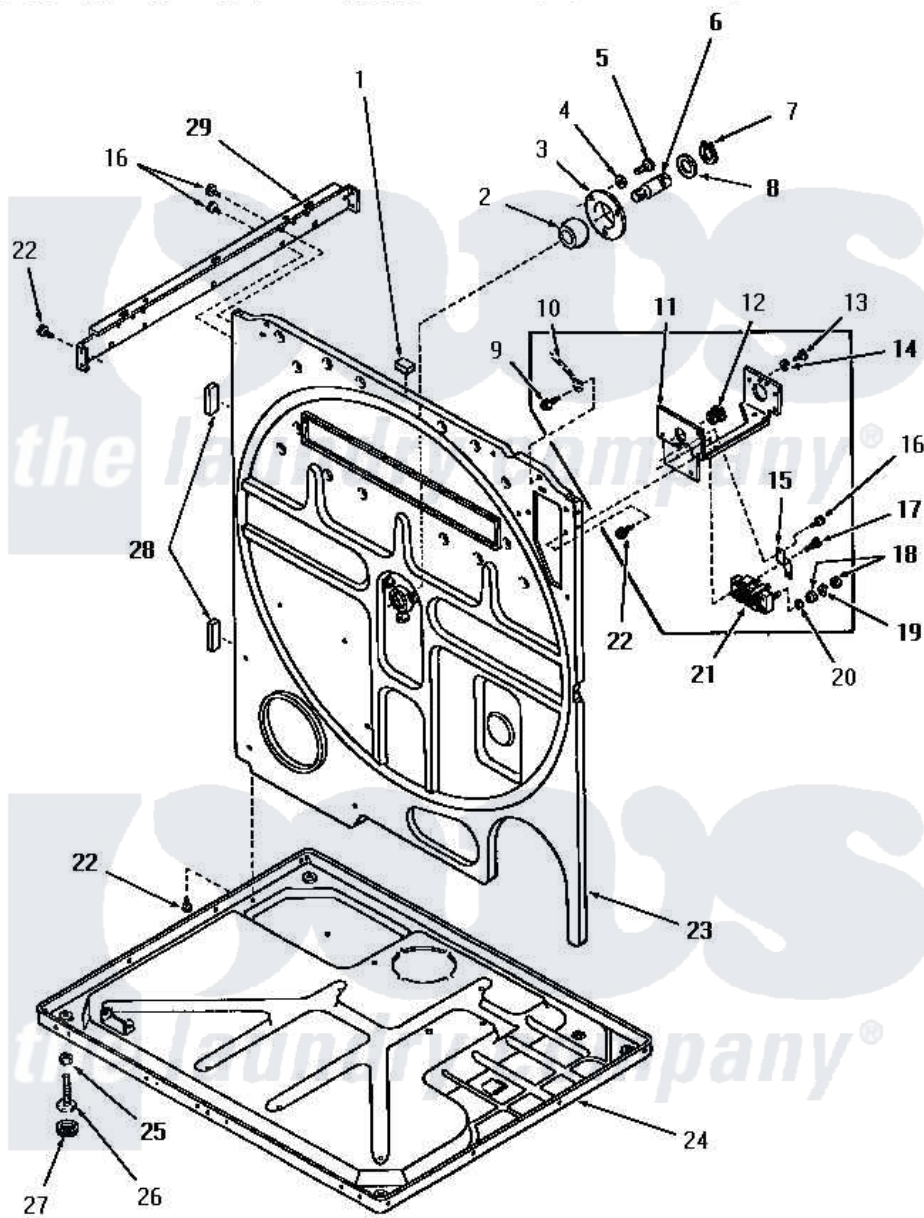

Amana FE0630 11 - REAR FRAME AND FRAME BASE

Amana Residential Amana FE0630 Washer Parts Parts Diagram 11 - REAR FRAME AND FRAME BASE
 Click on the part number to view part

Item	Original Part Number	Replaced By	Status	Part Description
1	54024		Not Available	BUMPER
2	Y52079			Bearing, Drum Shaft
3	51826		Not Available	COVER,BEARING
4	03189			LoCkwasher, 1/4 Std-C P
5	53589	8204624		Bolt
6	53132		Not Available	SHAFT,DRUM
7	70061			Ring, Retaining
8	Y52564			Washer
9	51784		Not Available	SCREW,10B-16 X 1/2 HEX
10	Y00000000		Not Available	SEE NOTE GROUND WIRE, GREEN
11	Y52110		Not Available	TERMINAL BLOCK BRACKET
12	52113			Relief, Strain
13	52909			Screw, 10B-16 X 1/2 HeX
14	51474		Not Available	WASHER,13/64IDX1/2ODX.
15	53950		Not Available	STRAP,GROUND
16	51780	3390631		Screw, 10-16 X 3/8

17	Q6535		Not Available	SCREW, 10B-16 X 3/4 ROU
18	Q6163		Not Available	NUT
19	51474		Not Available	WASHER, 13/64IDX1/2ODX.
20	Q6623		Not Available	WASHER
21	50854	33001244		Block, Terminal
22	25723	27001200		Screw
23	52574		Not Available	FRAME, REAR
24	Y52572		Not Available	FRAME BASE
25	52794	62739		Nut, Lock
26	Y52696	Y305086		Adjustable Leg And Nut
27	70282	Y314137		Foot, Rubber
28	20354		Not Available	BUMPER PAD
29	51818		Not Available	SUPPORT CHANNEL, RIGHT OR LEFT