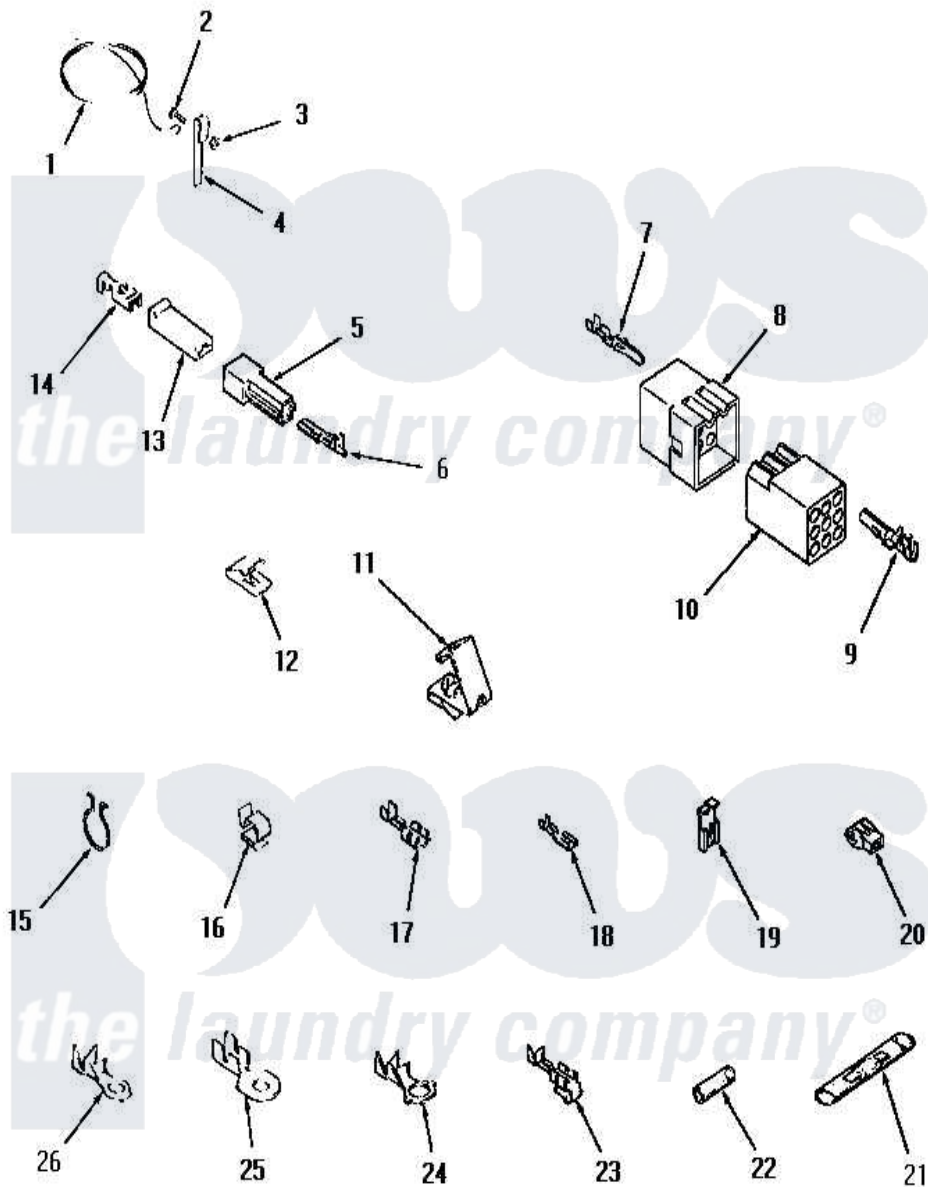

Amana FE0630 12 - WIRE AND TERMINALS

Amana [Residential Amana FE0630 Washer Parts](#) Parts Diagram 12 - WIRE AND TERMINALS
 Click on the part number to view part

Item	Original Part Number	Replaced By	Status	Part Description
1	Y21429		Not Available	GROUND WIRE
2	21431		Not Available	ROUND HEAD SCREW
3	Y20276		Not Available	NUT
4	21430		Not Available	STRAP,GROUND
5	90788		Not Available	HOUSING,TAB
6	00133			Terminal, Tab-1/4 Male
7	Y00127			Terminal, Pin-1/8 Male
8	54522			Plug, Nylon
9	Y00128			Terminal, Pin-1/8 Femal
10	54523		Not Available	RECEPTACLE,12 CIRCUIT-
11	00158		Not Available	GROUND CLIP
12	21312	51291		Clip, Wire
13	90789			Connector
14	Y00115			Lock In Spade Terminal (18 Gaug (1/4 Inch-(1) 18 Gauge Wire)
15	51291			Clip, Wire

16	21036		Clip, Cable
17	Y00119	Not Available	SPADE TERMINAL(18 GAUGE) (1/4 INCH-(1) 18 GAUGE WIRE)
18	00112		Terminal, Spade-3/16 Fe
19	Y00120		Terminal, Flag-1/4 Fema
20	70210	Not Available	INSULATOR,BLUE
21	21091	Not Available	CONNECTOR TWO 1/4 INCH MALE
22	Y21365	503670	Sleeve Insulator
23	Y00114		Spade Terminal
24	Y00113	Not Available	TERMINAL,RING-1/4 STUD
25	Y00111		Ring Terminal No.10 No.10 18 Gauge Wires Or
26	00110		No.10 18 Gauge Wire
NI	20680	Not Available	18 GAUGE WIRE
"	20679	Not Available	WIRE, 12 GAUGE