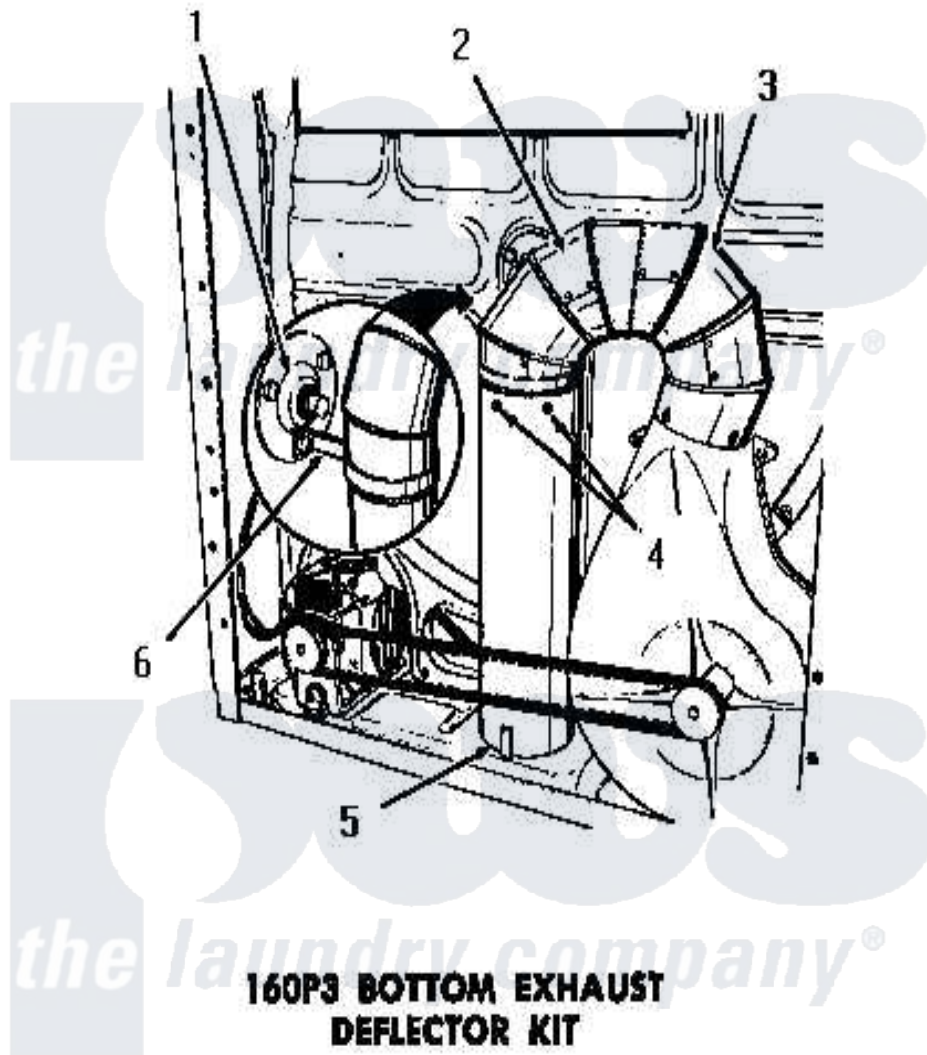

# Amana FE1020 03 - 160P3 BOTTOM EXHUAUST DEFLECTOR KIT

**160P3 BOTTOM EXHAUST DEFLECTOR KIT**

[Amana Residential Amana FE1020 Washer Parts](#) Parts Diagram 03 - 160P3 BOTTOM EXHUAUST DEFLECTOR KIT  
 Click on the part number to view part

Item	Original Part Number	Replaced By	Status	Part Description
1	Y00000000		Not Available	SEE NOTE BEARING RETAINER
2	52699		Not Available	SHORT 90 DEGREES ELBOW
3	Y00000000		Not Available	SEE NOTE DRYER EXHAUST ELBOW -- (SUPPLIED WITH DRYER)
4	23222	<a href="#">3177991</a>		Screw
5	52698		Not Available	EXHAUST TUBE
6	0052775	<a href="#">0057344</a>		Suptop Burner
NI	160P3		Not Available	BOTTOM EXHAUST DEFLECTOR KIT