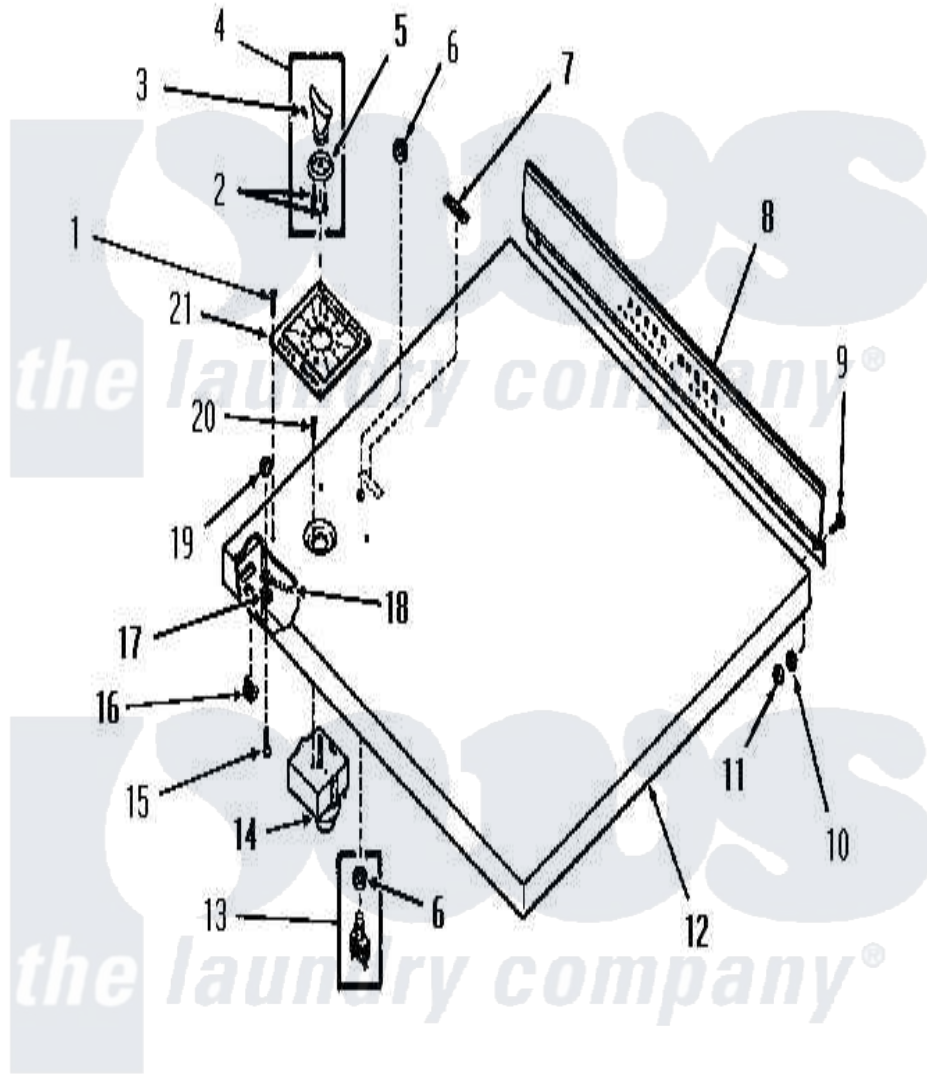

# Amana FE1020 05 - CABINET TOP AND CONTROL PANEL

Amana [Residential Amana FE1020 Washer Parts](#) Parts Diagram 05 - CABINET TOP AND CONTROL PANEL  
 Click on the part number to view part

Item	Original Part Number	Replaced By	Status	Part Description
"	NOTE:		Not Available	HOUSING AND PANEL ASSEMBLY WILL BE SUPPLIED WHENEVER 52963GR LINT SCREEN HOUSING OR 53058GR INNER DOOR PANEL IS ORDERED
1	<a href="#">51778</a>			Screw, 8b-18 X 1/2 RD H
2	Y02787		Not Available	SCREW, 6-32 X 1/4 RD HDxREPLACE
3	20310		Not Available	SCREW, 8-32 X 1/4 HEX S
4	22478		Not Available	TIMER KNOB ASSEMBLY
5	22450		Not Available	TIMER DIAL
6	<a href="#">52947</a>			Nut, Hex 15/32-32
7	53738		Not Available	STICKER, PUSH-TO-START
8	0054560		Not Available	USE D7755902
9	20747	<a href="#">500824</a>		Screw, 1/4-20 Unc Hex
10	<a href="#">02431</a>			Lockwasher, 1/4 Ext Shk
11	20275	<a href="#">27001225</a>		Nut, Jam Mid Lock 1/4-20

12	53735W	Not Available	CABINET TOP, WHITE
13	53768	<a href="#">55882P</a>	Assembly- Switch
14	52594	Not Available	TIMER
15	<a href="#">22649</a>		Screw, 8-32 X 13/32 FI
16	23007	Not Available	CAGED NUT
17	Y20278	Not Available	LOCKWASHER
18	Y00000000	Not Available	SEE NOTE GROUND WIRE, GREEN
19	51236	<a href="#">488130</a>	Nut
20	<a href="#">70212</a>		Screw, 8-32 X 5/32 RD H
21	52557	Not Available	CONTROL PLATE