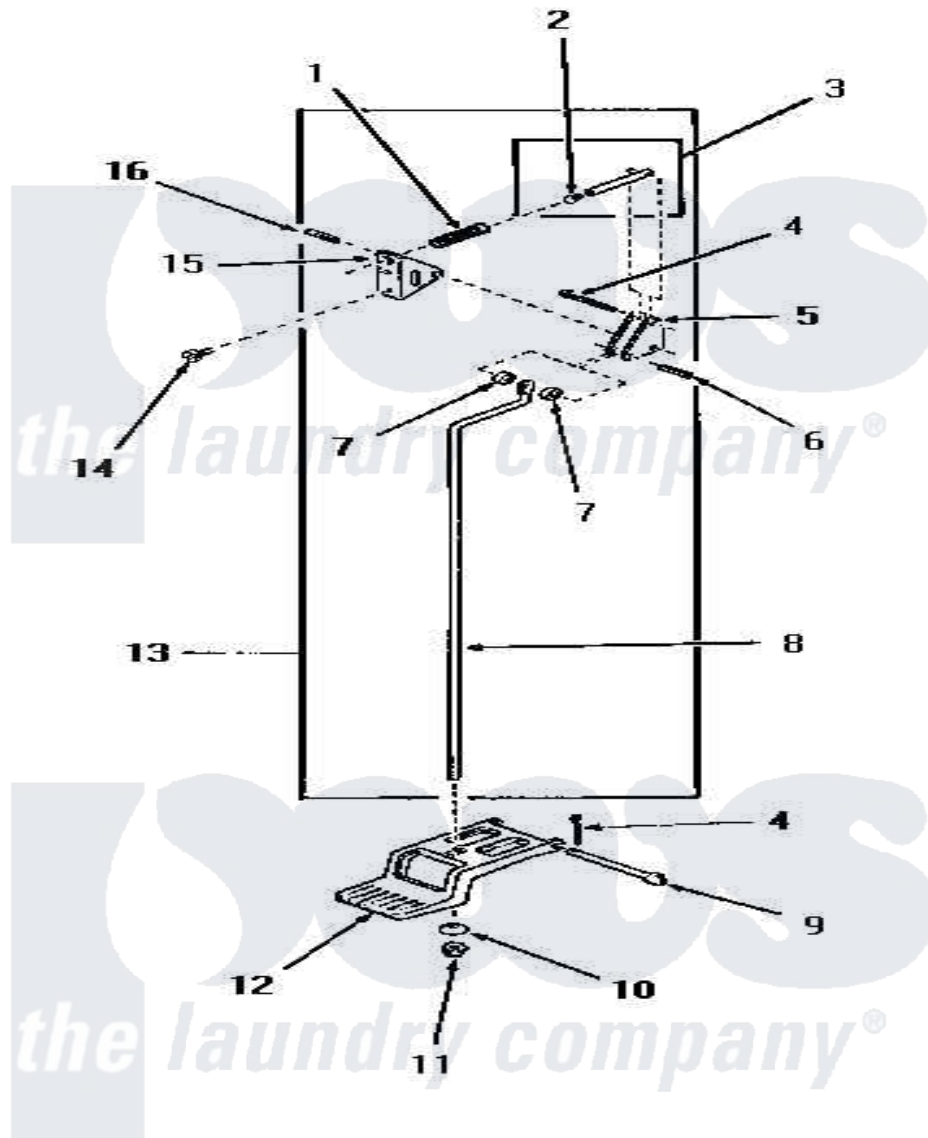

Amana FE1020 07 - DOOR RELEASE

DOOR RELEASE

[Amana Residential Amana FE1020 Washer Parts](#) Parts Diagram 07 - DOOR RELEASE

[Click on the part number to view part](#)

Item	Original Part Number	Replaced By	Status	Part Description
1	51065		Not Available	DOOR RELEASE SPRING
2	51786		Not Available	PLUG
3	51841		Not Available	DOOR RELEASE PIN ASSEMBLY
4	02578			Pin, Cotter
5	51041		Not Available	DOOR RELEASE LEVER
6	51161		Not Available	PIN,ROLL 1/8 X 3/4
7	51121			Door Release Spacer
8	51837		Not Available	DOOR RELEASE ROD
9	51045		Not Available	PEDAL HINGE PIN
10	51046		Not Available	NYLON WASHER
11	51271		Not Available	NUT
12	51802			Pedal, Foot
13	51844		Not Available	DOOR RELEASE ASSEMBLY
14	51246		Not Available	SCREW
15	51052		Not Available	DOOR RELEASE BRACKET
16	51161		Not Available	PIN,ROLL 1/8 X 3/4