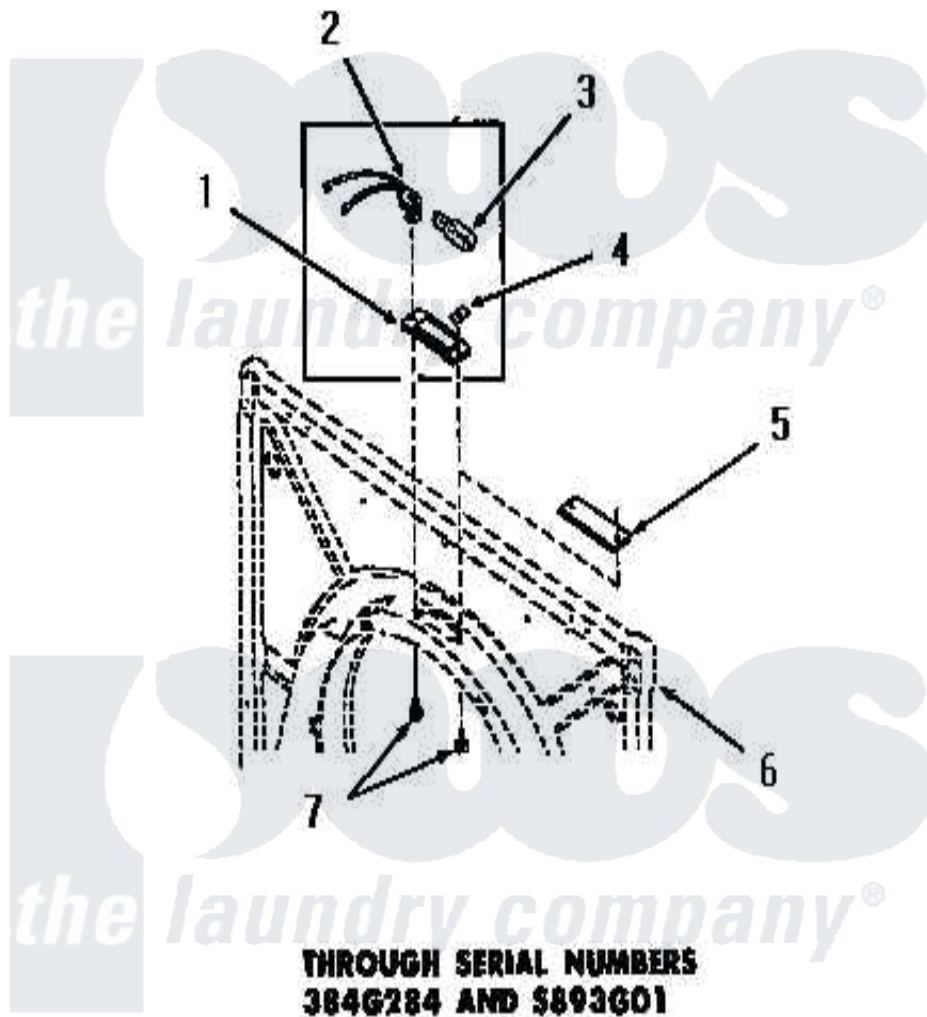

Amana FE1020 08 - DRUM LIGHT & COVER PLATE

Amana [Residential Amana FE1020 Washer Parts](#) Parts Diagram 08 - DRUM LIGHT & COVER PLATE
 Click on the part number to view part

Item	Original Part Number	Replaced By	Status	Part Description
1	51070			Lens, Drum Light
2	Y51887		Not Available	BULB RECEPTACLE
3	21608	A3167501		Lamp Oven, Int.
4	Y51788		Not Available	SPEED NUT
5	53911		Not Available	COVER PLATE
6	Y00000000		Not Available	SEE NOTE FRONT FRAME AND AIR SHROUD
7	51784		Not Available	SCREW, 10B-16 X 1/2 HEX