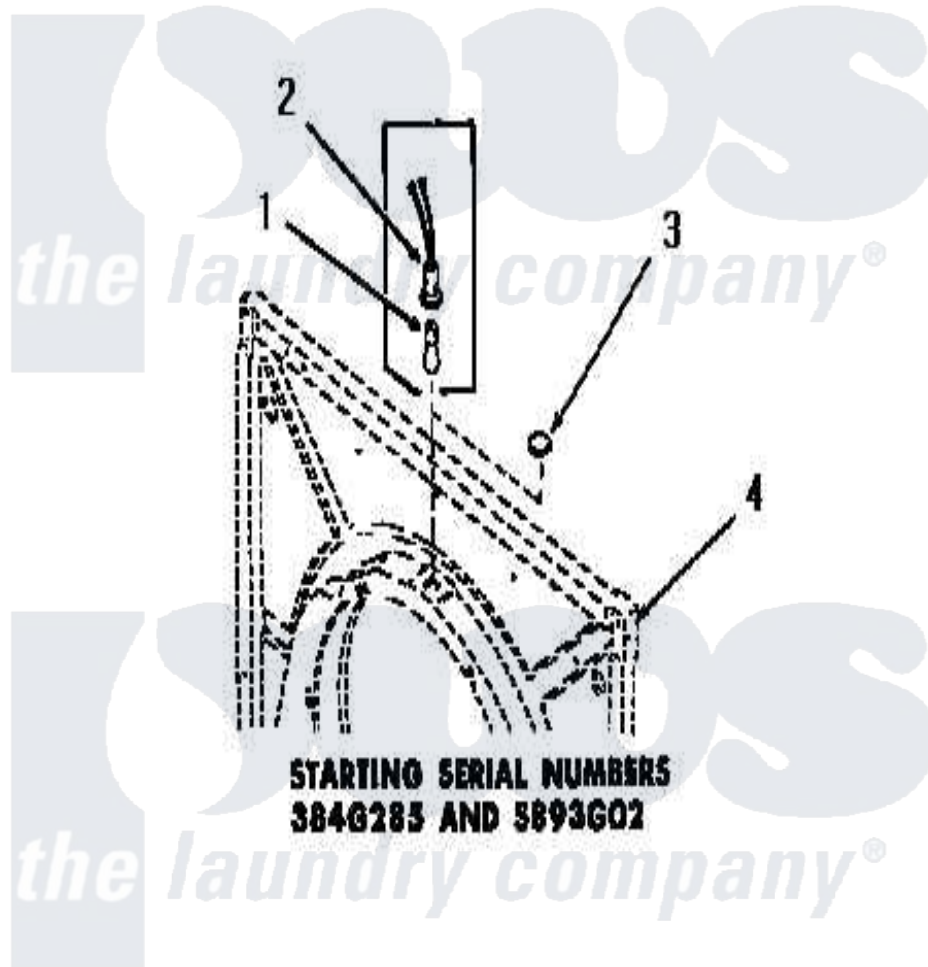

# Amana FE1020 09 - DRUM LIGHT AND COVER PLATE

Amana [Residential Amana FE1020 Washer Parts](#) Parts Diagram 09 - DRUM LIGHT AND COVER PLATE  
 Click on the part number to view part

Item	Original Part Number	Replaced By	Status	Part Description
1	Y54608	<a href="#">31001575</a>		Bulb, Cylinder Light
2	Y0054609	<a href="#">M0270519</a>		Washer
3	54610		Not Available	PLUG BUTTON
4	Y00000000		Not Available	SEE NOTE FRONT FRAME AND AIR SHROUD