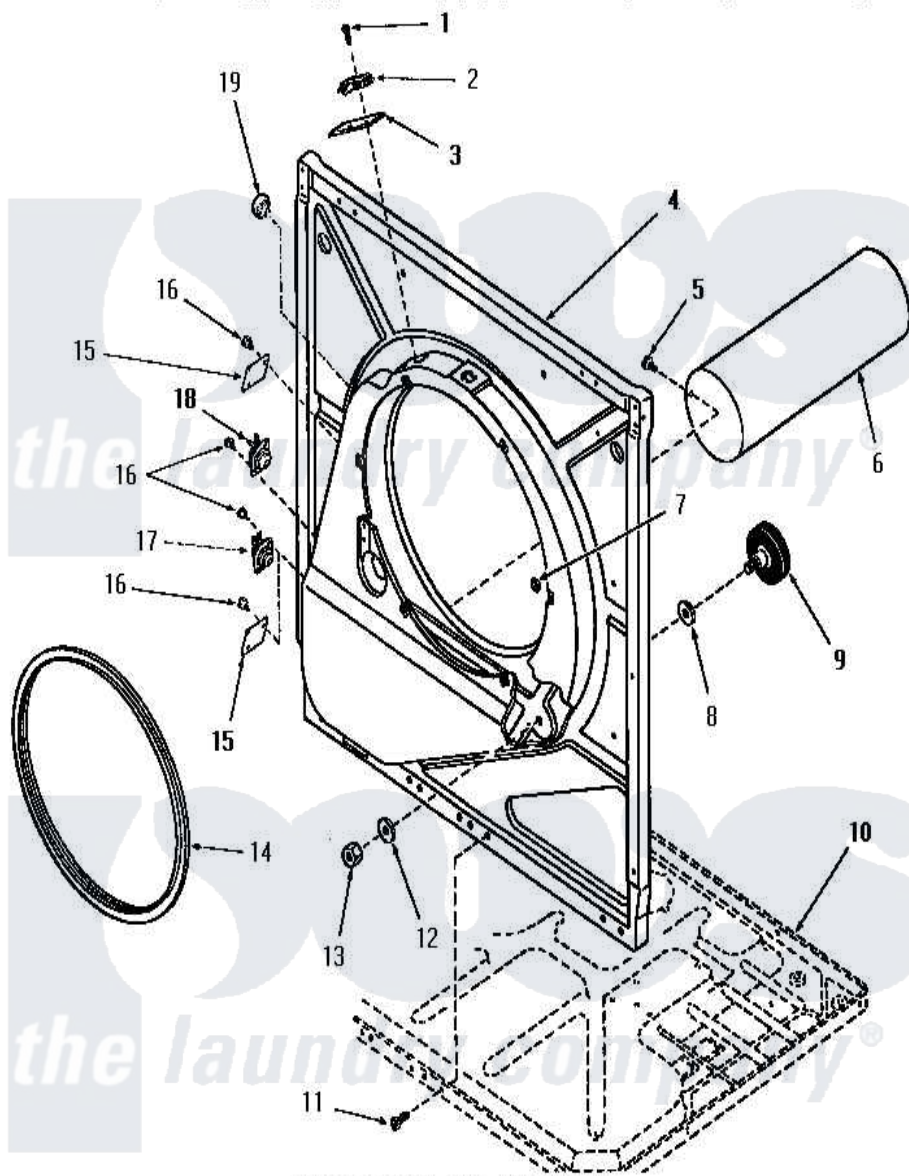

Amana FE1020 11 - FRONT FRAME AND AIR SHROUD

FRONT FRAME AND AIR SHROUD

Amana Residential Amana FE1020 Washer Parts Parts Diagram 11 - FRONT FRAME AND AIR SHROUD
 Click on the part number to view part

Item	Original Part Number	Replaced By	Status	Part Description
1	51783			Screw, 6b-20 X 7/8 HeX
2	Y51143		Not Available	SWITCH
3	52112			Insulation
4	51850		Not Available	FRONT FRAME AND AIR SHROUD
5	52150	489464		Screw
6	51821		Not Available	EXHAUST DUCT
7	52865		Not Available	SPEED NUT
8	52123			Washer
9	53555	56285		Roller Cylinder
10	Y00000000		Not Available	SEE NOTE FRAME BASE
11	51784		Not Available	SCREW,10B-16 X 1/2 HEX
12	52122			Washer
13	52124		Not Available	NUT
14	51798		Not Available	GASKET
15	52550		Not Available	COVER PLATE
16	23222	3177991		Screw

18

[Y52394](#)

Thermostat

19

Y0053719

Not Available

CAPILLARY & SUCTION LINE
ASSY