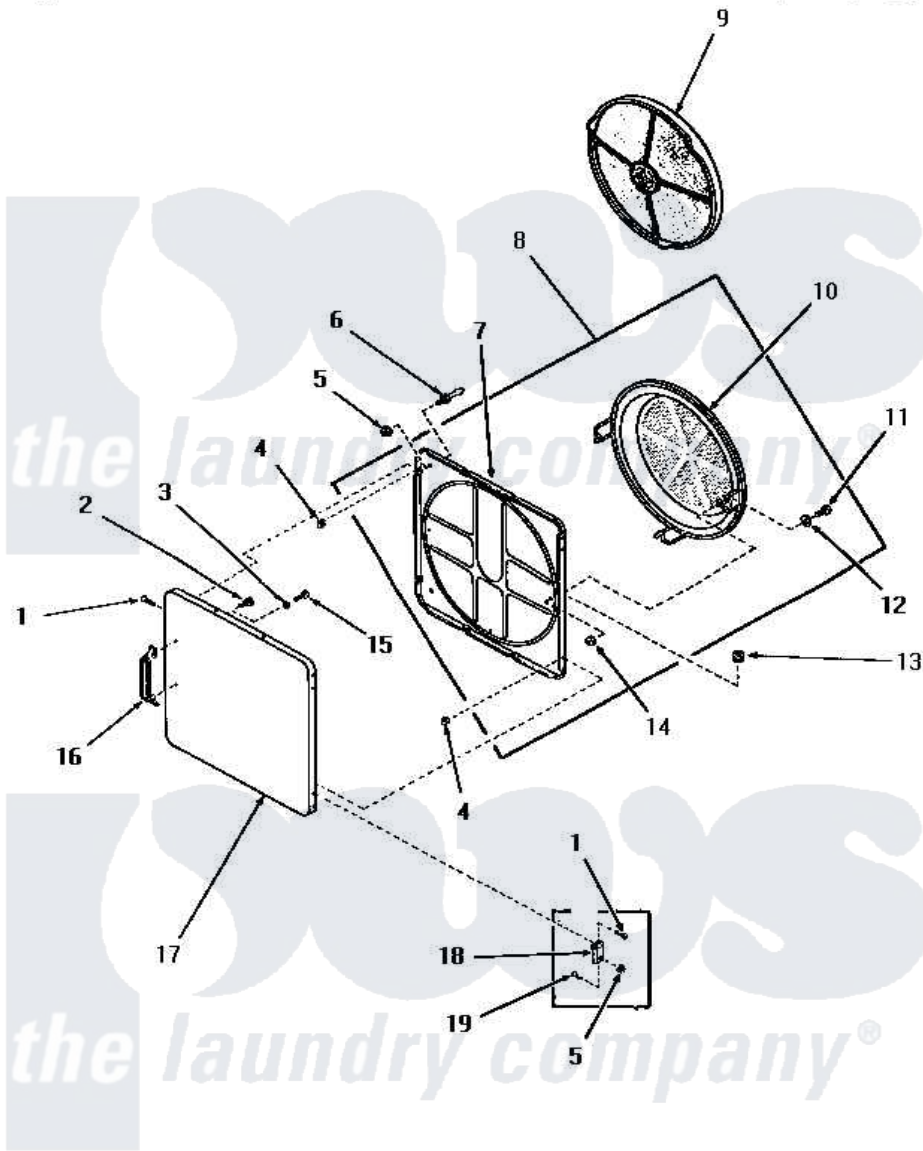

Amana FE1020 13 - LOADING DOOR

LOADING DOOR (Through Serial Nos. 31V9368 and S66Y580)

Amana [Residential Amana FE1020 Washer Parts](#) Parts Diagram 13 - LOADING DOOR
Click on the part number to view part

Item	Original Part Number	Replaced By	Status	Part Description
1	52864	500226		Screw, 8b-16 x 5/8 Tap
2	52150	489464		Screw
3	Y20278		Not Available	LOCKWASHER
4	52865		Not Available	SPEED NUT
5	51236	488130		Nut
6	51992			Strike, Door
7	54730		Not Available	INNER DOOR PANEL
8	54738		Not Available	ASSY,HOUSING & PANEL
9	53002		Not Available	NO LONGER AVAILABLE
10	54731	54-731		Bake Element
11	24688		Not Available	CAP SCREW
12	Q6275		Not Available	WASHER
13	51858			Grommet
14	52566	27001225		Nut, Jam Mid Lock 1/4-20
15	22024	20001169		22024 24
16	54068	61925		Pull Door Commercial Black

17	52489A	Not Available	OUTER DOOR PANEL, AVOCADO
"	52489C	Not Available	OUTER DOOR PANEL, COPPERTONE
"	52489H	Not Available	OUTER DOOR PANEL, HARVEST GOLD
"	52489W	Not Available	OUTER DOOR PANEL, WHITE
18	70014		Hinge
19	22649		Screw, 8-32 X 13/32 FI