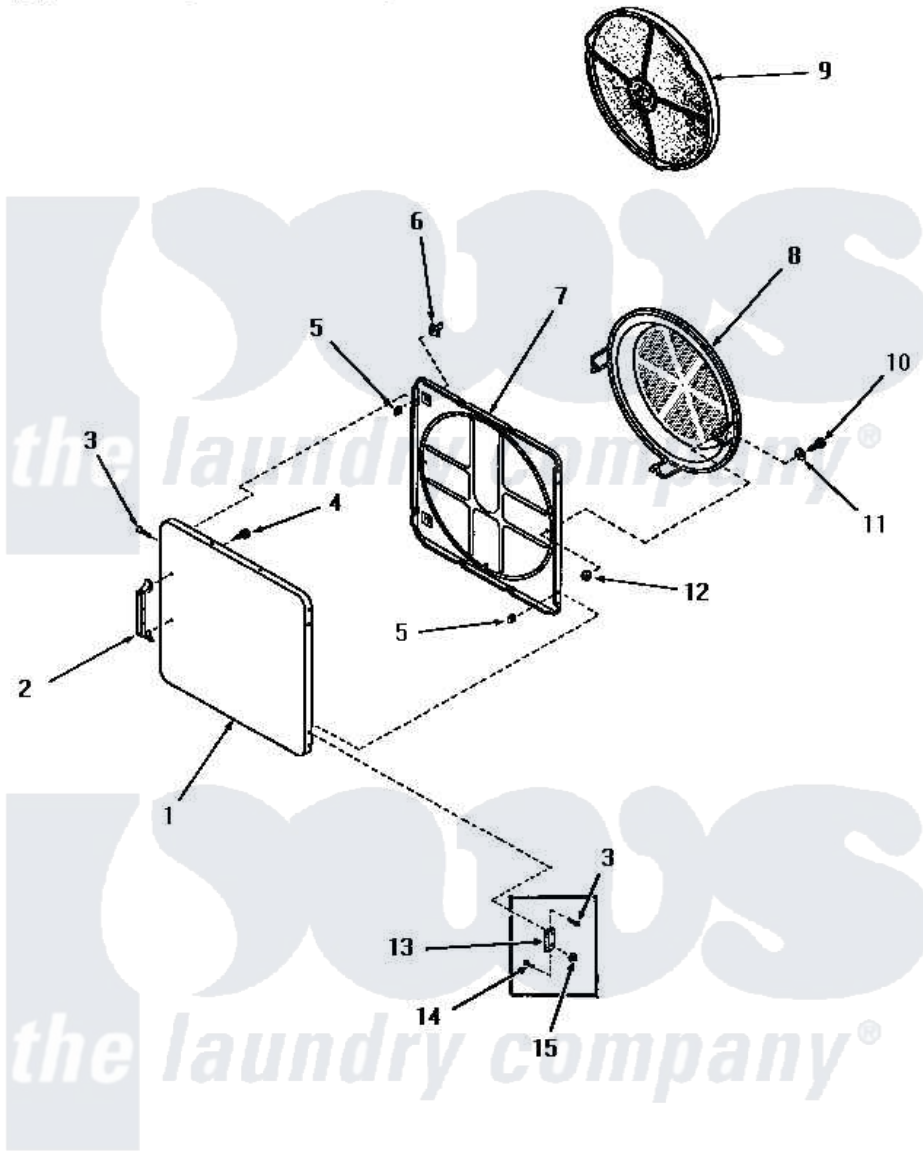

Amana FE1020 14 - LOADING DOOR

LOADING DOOR (Starting Serial Nos. 31V9369 and S66Y581)

Amana [Residential Amana FE1020 Washer Parts](#) Parts Diagram 14 - LOADING DOOR
Click on the part number to view part

Item	Original Part Number	Replaced By	Status	Part Description
1	52489W		Not Available	OUTER DOOR PANEL, WHITE
"	52489H		Not Available	OUTER DOOR PANEL, HARVEST GOLD
"	52489C		Not Available	OUTER DOOR PANEL, COPPERTONE
"	52489A		Not Available	OUTER DOOR PANEL, AVOCADO
2	54068	61925		Pull Door Commercial Black
3	52864	500226		Screw, 8b-16 x 5/8 Tap
4	52150	489464		Screw
5	52865		Not Available	SPEED NUT
6	54661	LA-1003		Door Catch Kit
7	54665	54-665		Bake Element
8	54731	54-731		Bake Element
9	53002		Not Available	NO LONGER AVAILABLE
10	24688		Not Available	CAP SCREW
11	Q6275		Not Available	WASHER

12	52566	27001225	Nut, Jam Mid Lock 1/4-20
13	70014		Hinge
14	22649		Screw, 8-32 X 13/32 FI
15	51236	488130	Nut