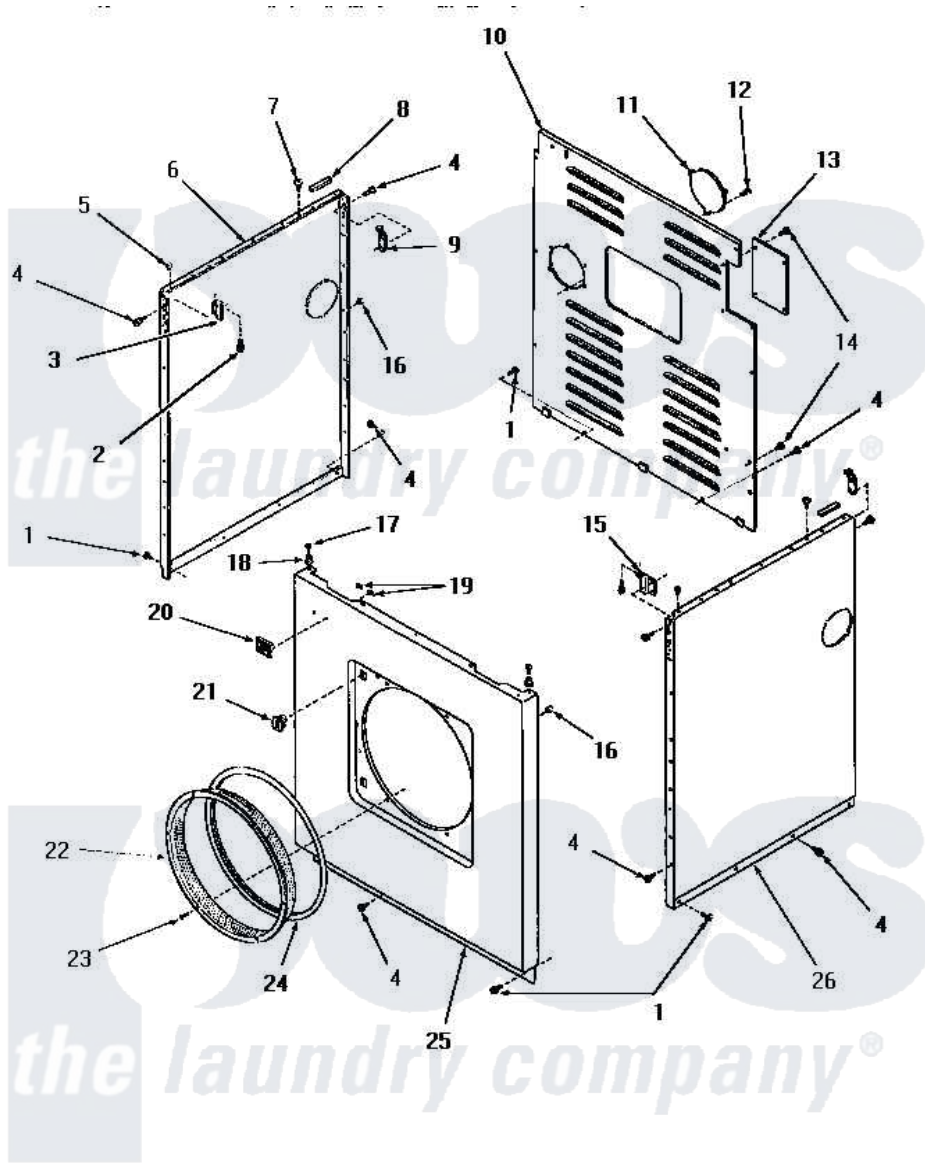

Amana FE1020 16 - PANELS

PANELS

Amana [Residential Amana FE1020 Washer Parts](#) Parts Diagram 16 - PANELS

[Click on the part number to view part](#)

Item	Original Part Number	Replaced By	Status	Part Description
1	25723	27001200		Screw
2	23008			Screw, 10-24 X 3/4 Sems
3	22847		Not Available	BRACKET
4	51784		Not Available	SCREW,10B-16 X 1/2 HEX
5	21176			Bumper
6	52669W		Not Available	SIDE PANEL, LEFT, WHITE
"	52669C		Not Available	SIDE PANEL, LEFT, COPPERTONE
"	52669H		Not Available	SIDE PANEL, LEFT, HARVEST GOLD
"	52669A		Not Available	SIDE PANEL, LEFT, AVOCADO
7	52442		Not Available	SCREW, No.10-16 X 3/8"
8	80312			Bumper Pad
9	52487			Lug, Hold-Down
10	52677W		Not Available	REAR PANEL, WHITE
"	52677GR		Not Available	PANEL,REAR xREPLACE