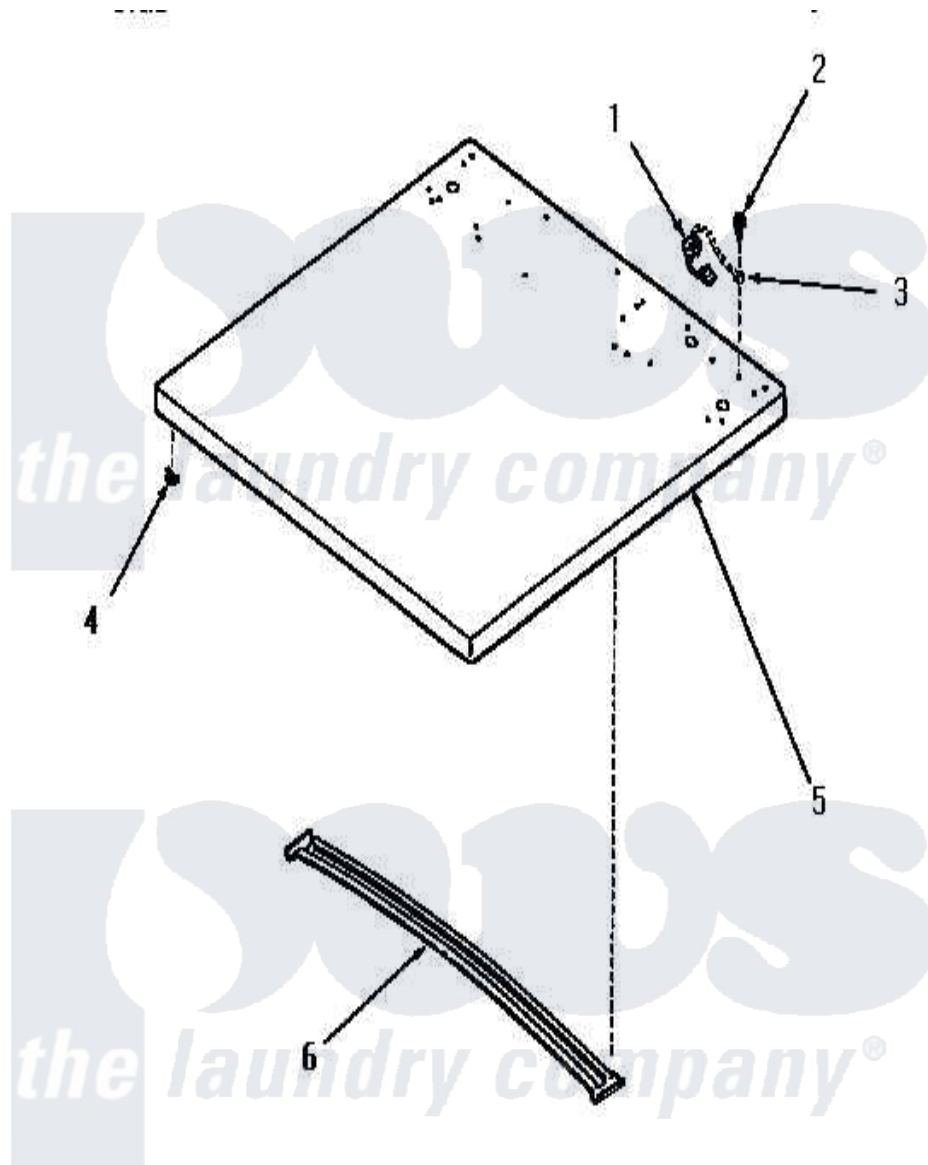

Amana FE3130 01 - CABINET TOP

Amana Residential Amana FE3130 Washer Parts Parts Diagram 01 - CABINET TOP
 Click on the part number to view part

Item	Original Part Number	Replaced By	Status	Part Description
1	52151		Not Available	RELIEF, STRAIN
2	51924			Screw, 10-24 X 1/2 HeX
3	Y00000000		Not Available	SEE NOTE GROUND WIRE, GREEN
4	23007		Not Available	CAGED NUT
5	55866W		Not Available	CABINET TOP, WHITE
"	55866H		Not Available	CABINET TOP, HARVEST GOLD
"	55866C		Not Available	CABINET TOP, COPPERTONE
"	55866A		Not Available	CABINET TOP, AVOCADO
6	Y55860		Not Available	TOP BRACE