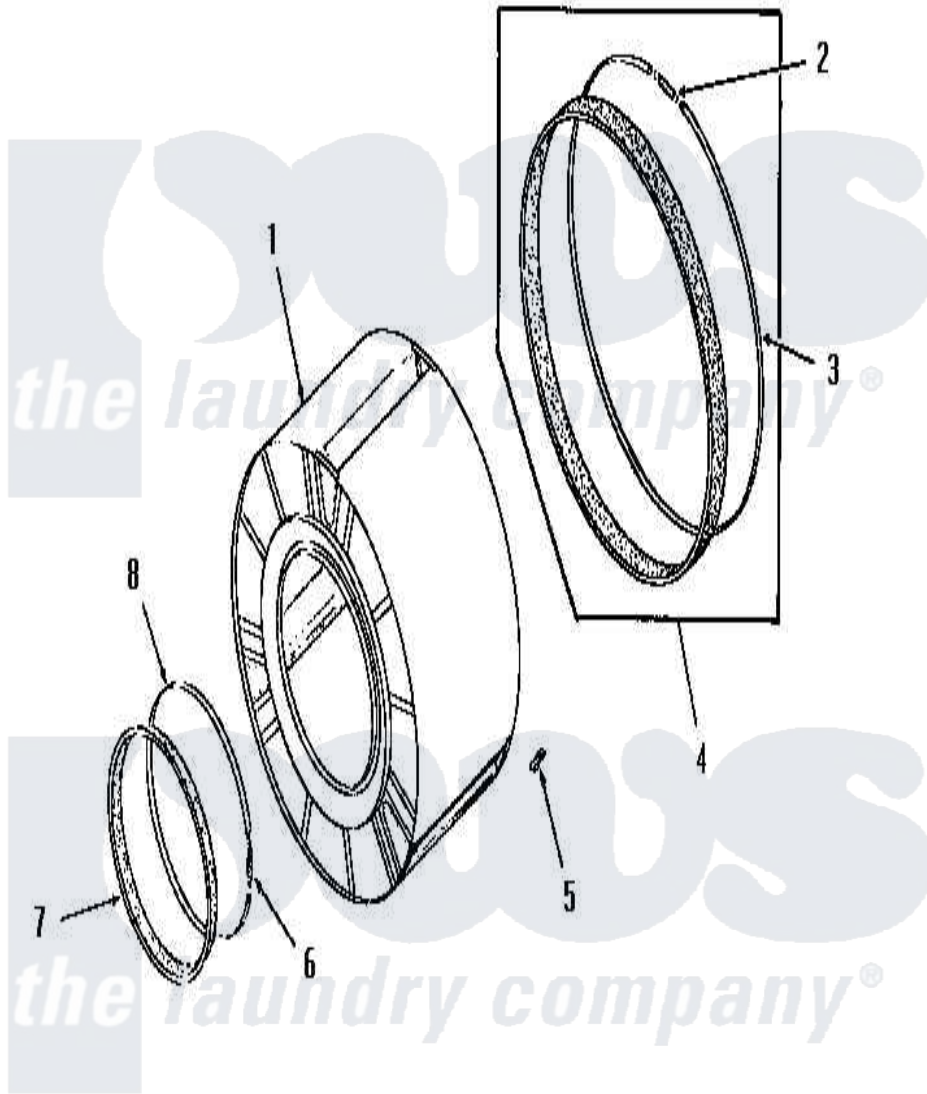

Amana FE3130 02 - CLOTHES DRUM

CLOTHES DRUM

Amana [Residential Amana FE3130 Washer Parts](#) Parts Diagram 02 - CLOTHES DRUM
 Click on the part number to view part

Item	Original Part Number	Replaced By	Status	Part Description
1	53135			Assembly, Drum
2	52130	502496		Adapter, Strain Relief
3	50781			Strap, Seal
4	51883A			Assembly, Seal
5	51201		Not Available	CLIP
6	50168			Spring
7	51881			Seal, Front
8	50169			Strap, Retainer