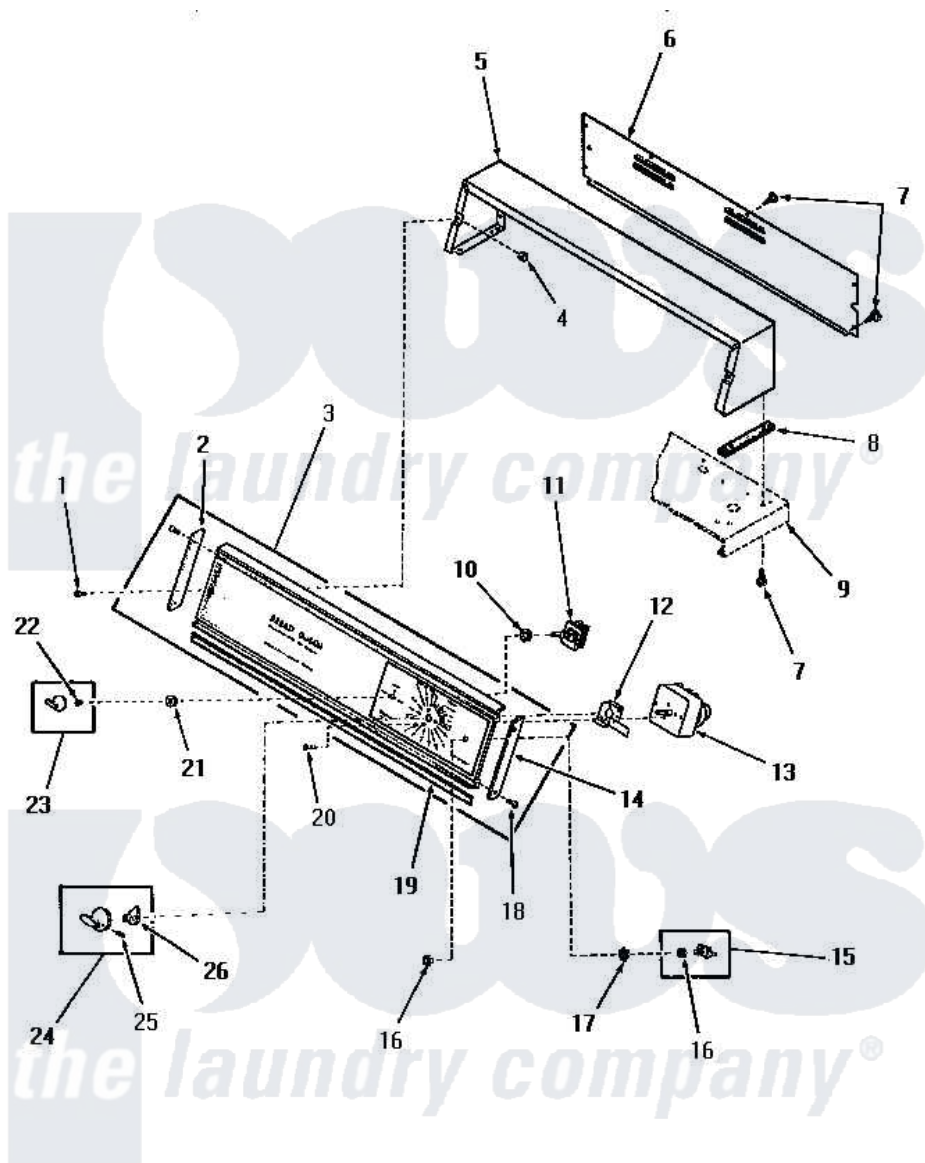

Amana FE3130 03 - CONTROL PANEL, CONTROL HOOD & CONTROLS

CONTROL PANEL, CONTROL HOOD AND CONTROLS

Amana [Residential Amana FE3130 Washer Parts](#) Parts Diagram 03 - CONTROL PANEL, CONTROL HOOD & CONTROLS

[Click on the part number to view part](#)

Item	Original Part Number	Replaced By	Status	Part Description
1	25232		Not Available	SCREW,8AB-18X7/8 OVAL
2	25072		Not Available	END CAP, LEFT
3	0055876		Not Available	PULLEY IDLER
4	54038			NUt, Speed U-Type
5	55909W		Not Available	CONTROL HOOD
6	52539GR		Not Available	CONTROL HOOD REAR COVER, GRAY
7	55985	W10116760		Screw
8	23028		Not Available	GASKET,CONTROL BOX END
9	Y00000000		Not Available	SEE NOTE CABINET TOP
10	91176			Lockwasher, 3/8 Intshkp
11	52624	58813P		Switch W/Instructions
12	26952		Not Available	SPACER
13	52610		Not Available	TIMER
14	25073		Not Available	END CAP, RIGHT

15	53768	55882P	Assembly- Switch
16	52947		Nut, Hex 15/32-32
17	25820		Not Available LOCKWASHER,1/2 INT SHK
18	52864	500226	Screw, 8b-16 x 5/8 Tap
19	Y0053880		Not Available ACTUATOR, WATER
20	Y0054441		Not Available NAMEPLATE, HANDLE
21	24205		Nut, Knurled 3/8-24
22	23392		Not Available CLIP FOR 26816 KNOB
23	24291		Assembly, Knob
24	24858		Not Available ASSY,KNOB-TIMER
25	25285		Not Available SETSCREW