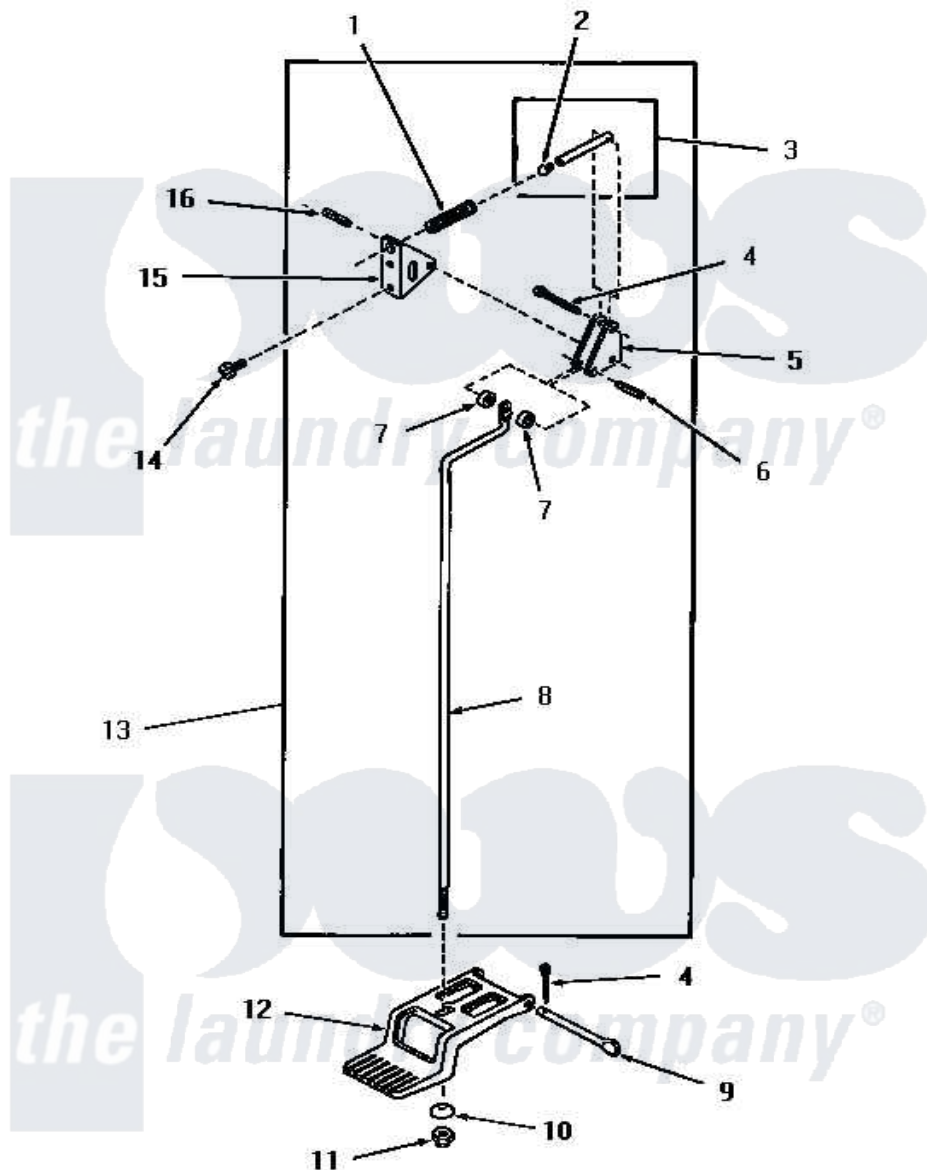

# Amana FE3130 04 - DOOR RELEASE

Amana [Residential Amana FE3130 Washer Parts](#) Parts Diagram 04 - DOOR RELEASE  
 Click on the part number to view part

Item	Original Part Number	Replaced By	Status	Part Description
1	51065		Not Available	DOOR RELEASE SPRING
2	51786		Not Available	PLUG
3	51841		Not Available	DOOR RELEASE PIN ASSEMBLY
4	<a href="#">02578</a>			Pin, Cotter
5	51041		Not Available	DOOR RELEASE LEVER
6	51161		Not Available	PIN,ROLL 1/8 X 3/4
7	<a href="#">51121</a>			Door Release Spacer
8	51837		Not Available	DOOR RELEASE ROD
9	51045		Not Available	PEDAL HINGE PIN
10	51046		Not Available	NYLON WASHER
11	51271		Not Available	NUT
12	<a href="#">51802</a>			Pedal, Foot
13	51844		Not Available	DOOR RELEASE ASSEMBLY
14	51246		Not Available	SCREW
15	51052		Not Available	DOOR RELEASE BRACKET
16	51161		Not Available	PIN,ROLL 1/8 X 3/4