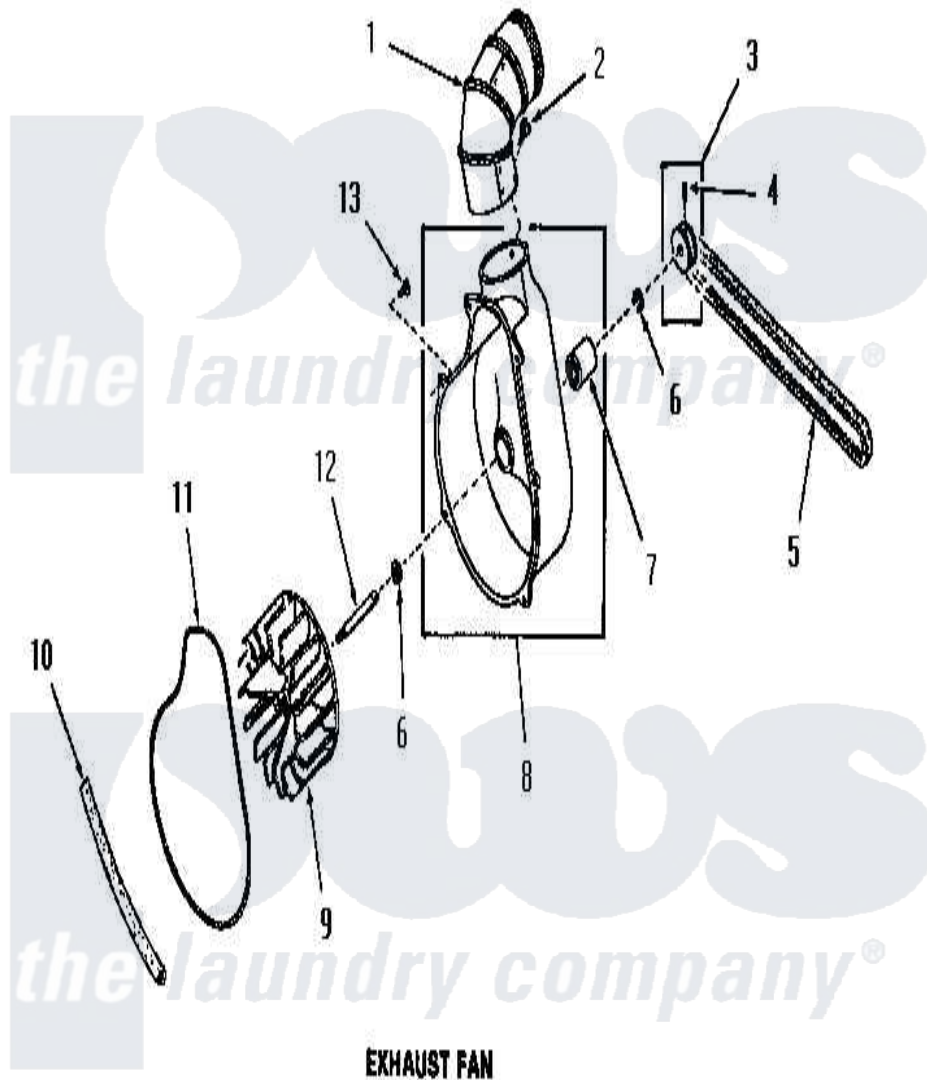

Amana FE3130 05 - EXHAUST FAN

EXHAUST FAN

Amana [Residential Amana FE3130 Washer Parts](#) Parts Diagram 05 - EXHAUST FAN
 Click on the part number to view part

Item	Original Part Number	Replaced By	Status	Part Description
1	Y0052707	31986601B		Switch, Rocker
2	23222	3177991		Screw
3	53521		Not Available	ASSY,PULLEY
4	02771			Screw, 1/4-20 x 3/8 Hex S
5	51994			Belt
6	52549			Washer, 501 ID X3/4 Odx
7	51991		Not Available	BEARING
8	51946		Not Available	HOUSING,BLOWER
9	90585		Not Available	IMPELLER
10	51790			Seal
11	51791			Gasket, Housing
12	53519		Not Available	EXHAUST FAN SHAFT
13	51784		Not Available	SCREW,10B-16 X 1/2 HEX