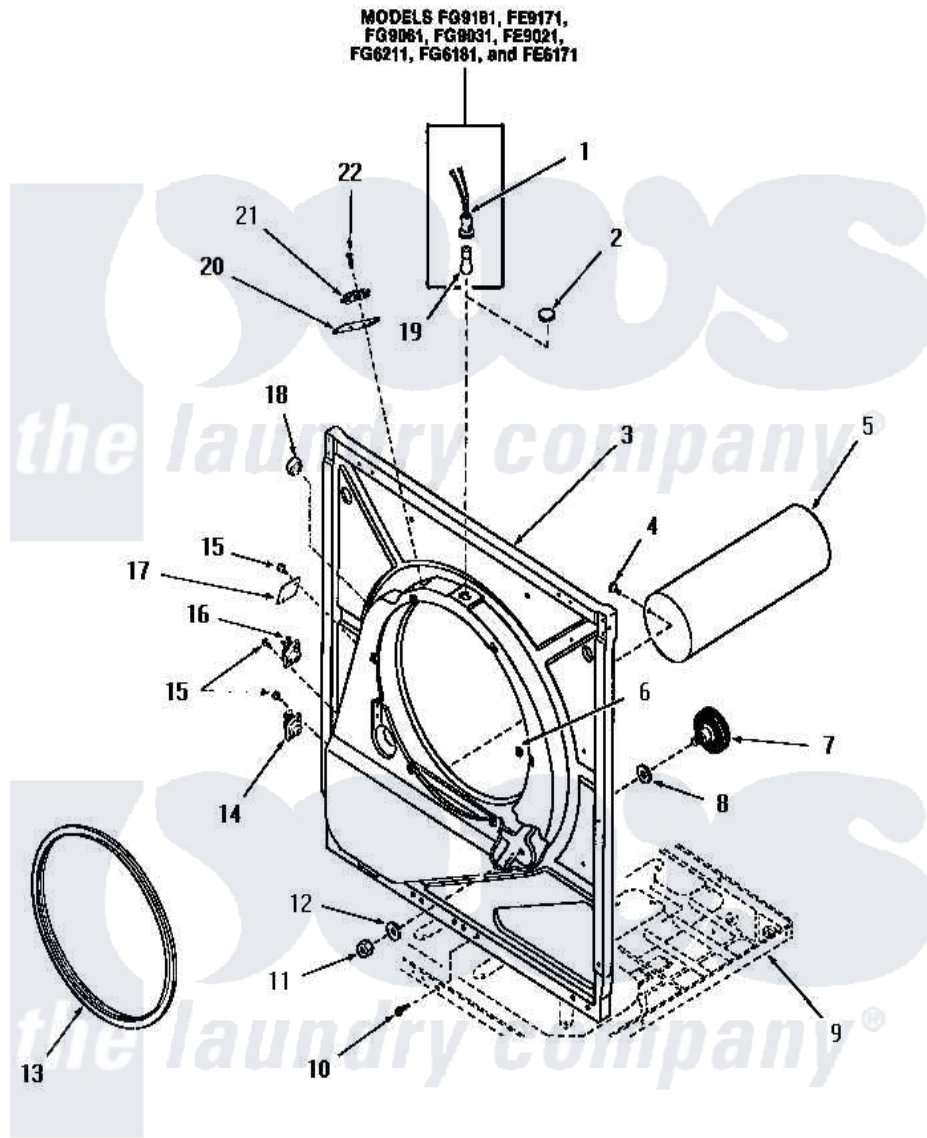

# Amana FE3130 06 - FRONT FRAME & AIR SHROUD

**FRONT FRAME AND AIR SHROUD**

Amana [Residential Amana FE3130 Washer Parts](#) Parts Diagram 06 - FRONT FRAME & AIR SHROUD  
 Click on the part number to view part

Item	Original Part Number	Replaced By	Status	Part Description
1	Y0054609	<a href="#">M0270519</a>		Washer
2	54610		Not Available	PLUG BUTTON
3	51850		Not Available	FRONT FRAME AND AIR SHROUD
4	52150	<a href="#">489464</a>		Screw
5	51821		Not Available	EXHAUST DUCT
6	52865		Not Available	SPEED NUT
7	53555	<a href="#">56285</a>		Roller Cylinder
8	<a href="#">52123</a>			Washer
9	Y00000000		Not Available	SEE NOTE FRAME BASE
10	25723	<a href="#">27001200</a>		Screw
11	52124		Not Available	NUT
12	<a href="#">52122</a>			Washer
13	51789	<a href="#">660658</a>		Clamp, Motor Mounting 343481 685441
14	<a href="#">54736</a>			Thermostat
15	23222	<a href="#">3177991</a>		Screw

16	<a href="#">54737</a>		Thermostat
17	52550	Not Available	COVER PLATE
18	Y0053719	Not Available	CAPILLARY & SUCTION LINE ASSY
19	Y54608	<a href="#">31001575</a>	Bulb, Cylinder Light
20	<a href="#">52112</a>		Insulation
21	Y51143	Not Available	SWITCH
22	<a href="#">51783</a>		Screw, 6b-20 X 7/8 HeX