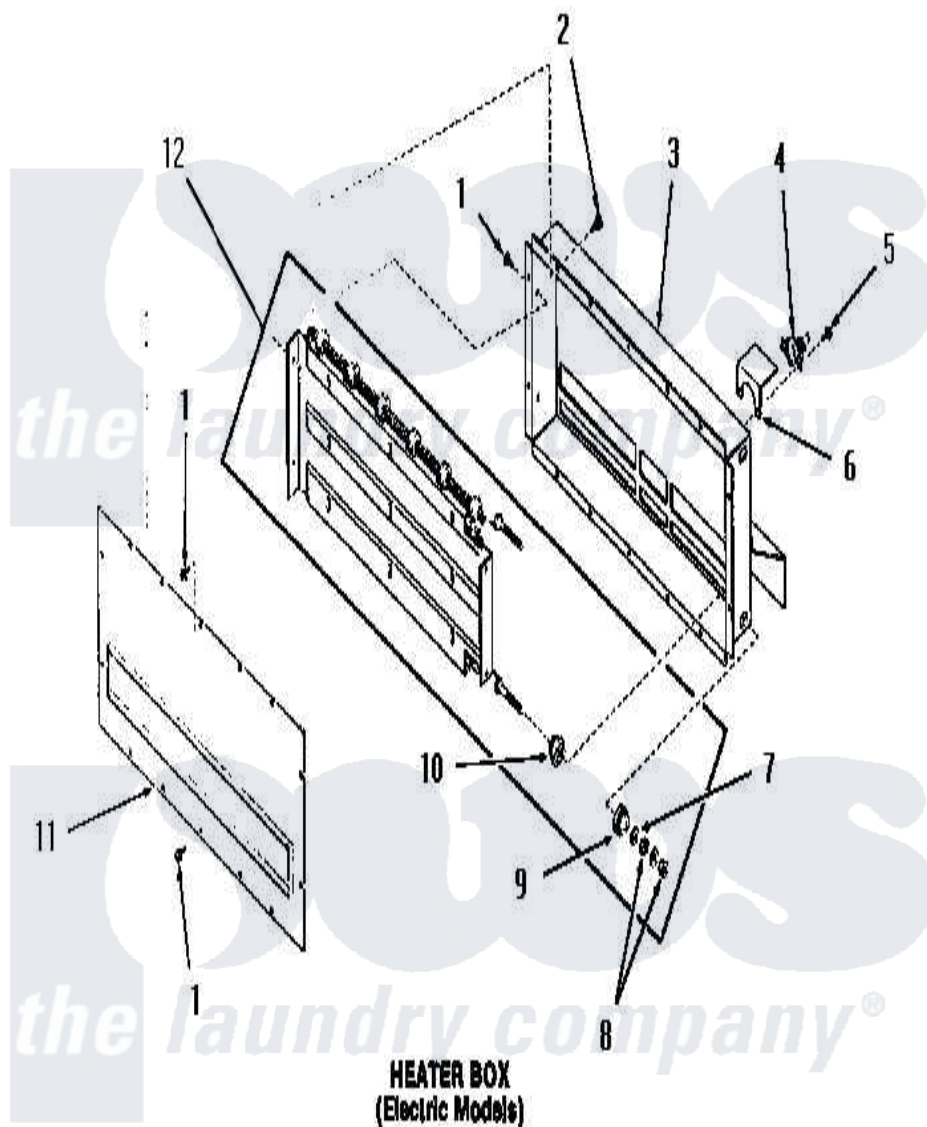

# Amana FE3130 07 - HEATER BOX

Amana [Residential Amana FE3130 Washer Parts](#) Parts Diagram 07 - HEATER BOX  
 Click on the part number to view part

Item	Original Part Number	Replaced By	Status	Part Description
1	51780	<a href="#">3390631</a>		Screw, 10-16 X 3/8
2	25723	<a href="#">27001200</a>		Screw
3	Y51876		Not Available	HEATER BOX AND SHIELD
4	<a href="#">55523</a>			Thermostat
5	23222	<a href="#">3177991</a>		Screw
6	52117		Not Available	THERMOSTAT SHIELD
7	54523		Not Available	RECEPTACLE, 12 CIRCUIT-
8	54531		Not Available	NUT
9	51145		Not Available	INSULATOR
10	<a href="#">51146</a>			Insulator
11	51867		Not Available	HEATER BOX COVER PLATE
12	Y52626		Not Available	ELEMENT, HEATER-240V
"	52608		Not Available	ELEMENT, HEATER-230V
"	52306		Not Available	ELEMENT, HEATER-208V